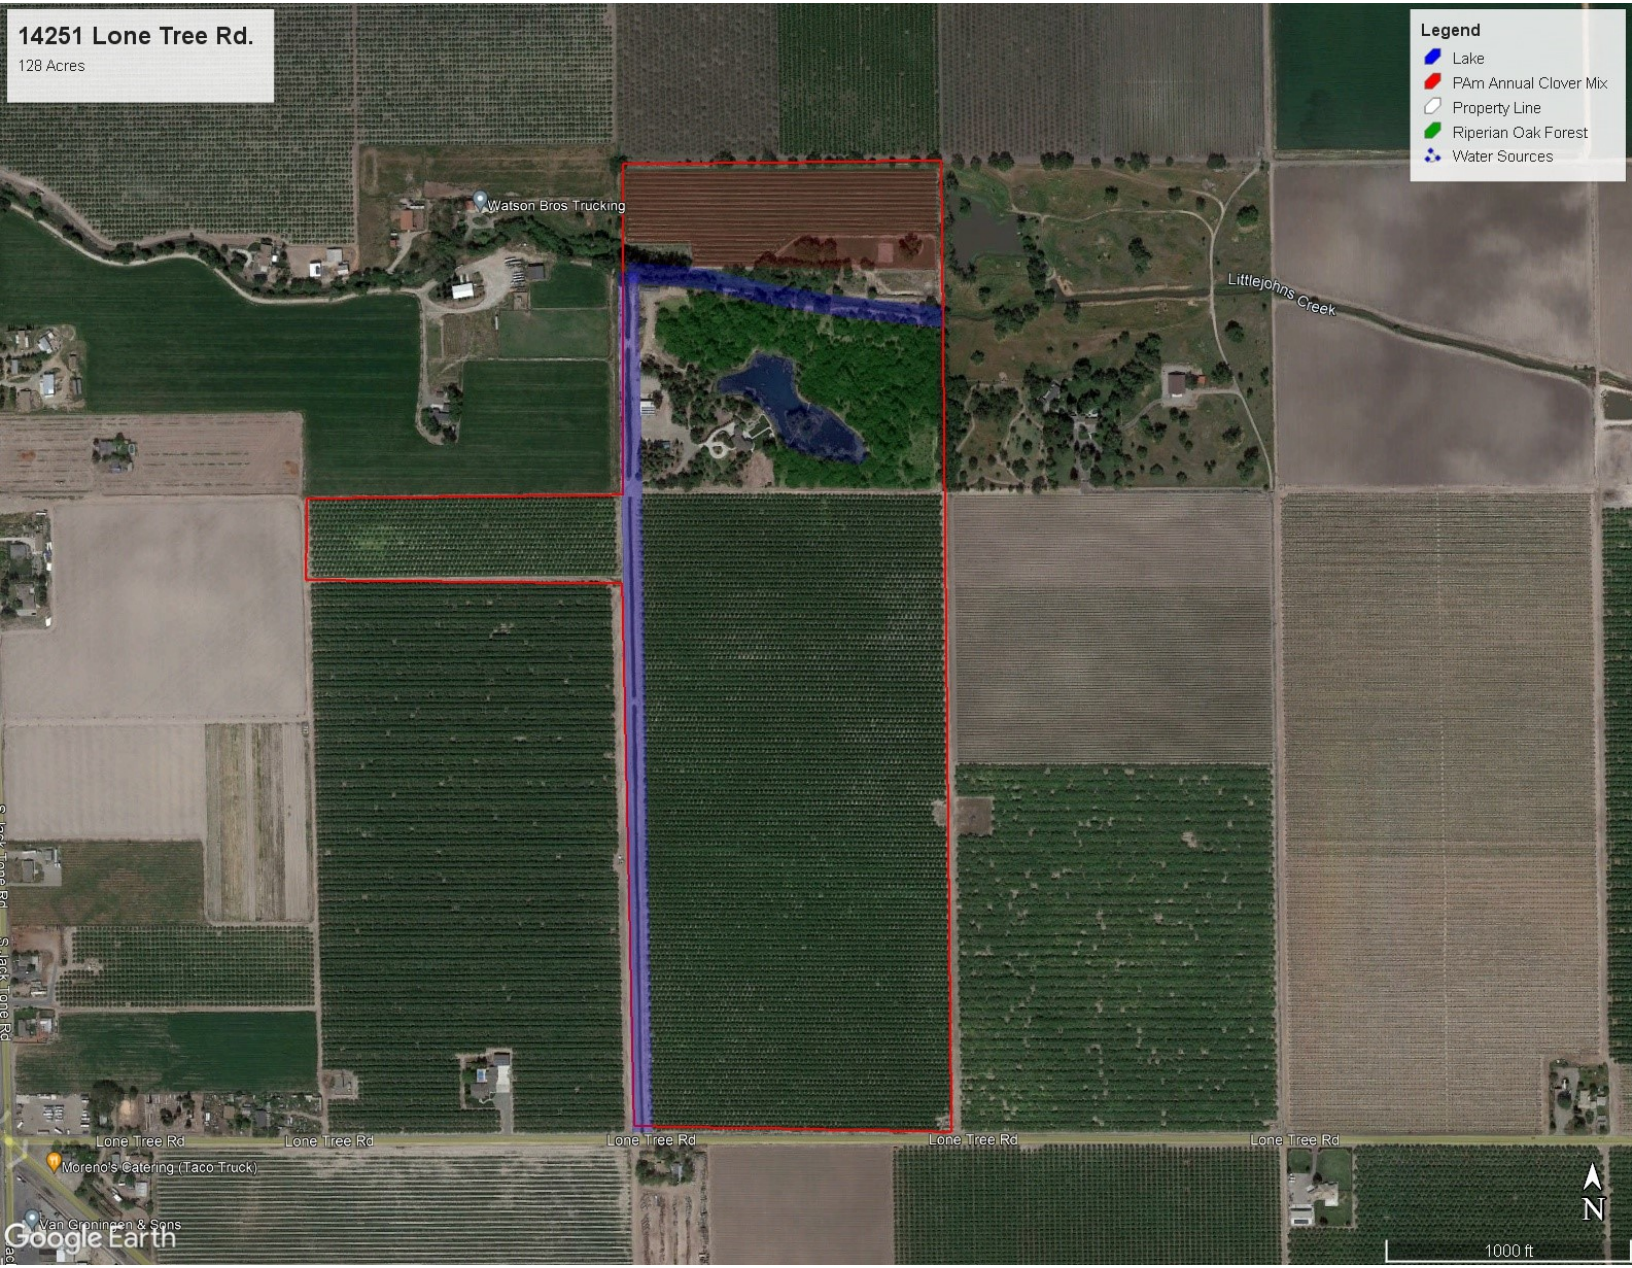

14251 Lone Tree Rd.

128 Acres

Legend

- Lake
- PAm Annual Clover Mix
- Property Line
- Riparian Oak Forest
- Water Sources

S Lone Tree Rd
S Jack Lone Rd

1000 ft