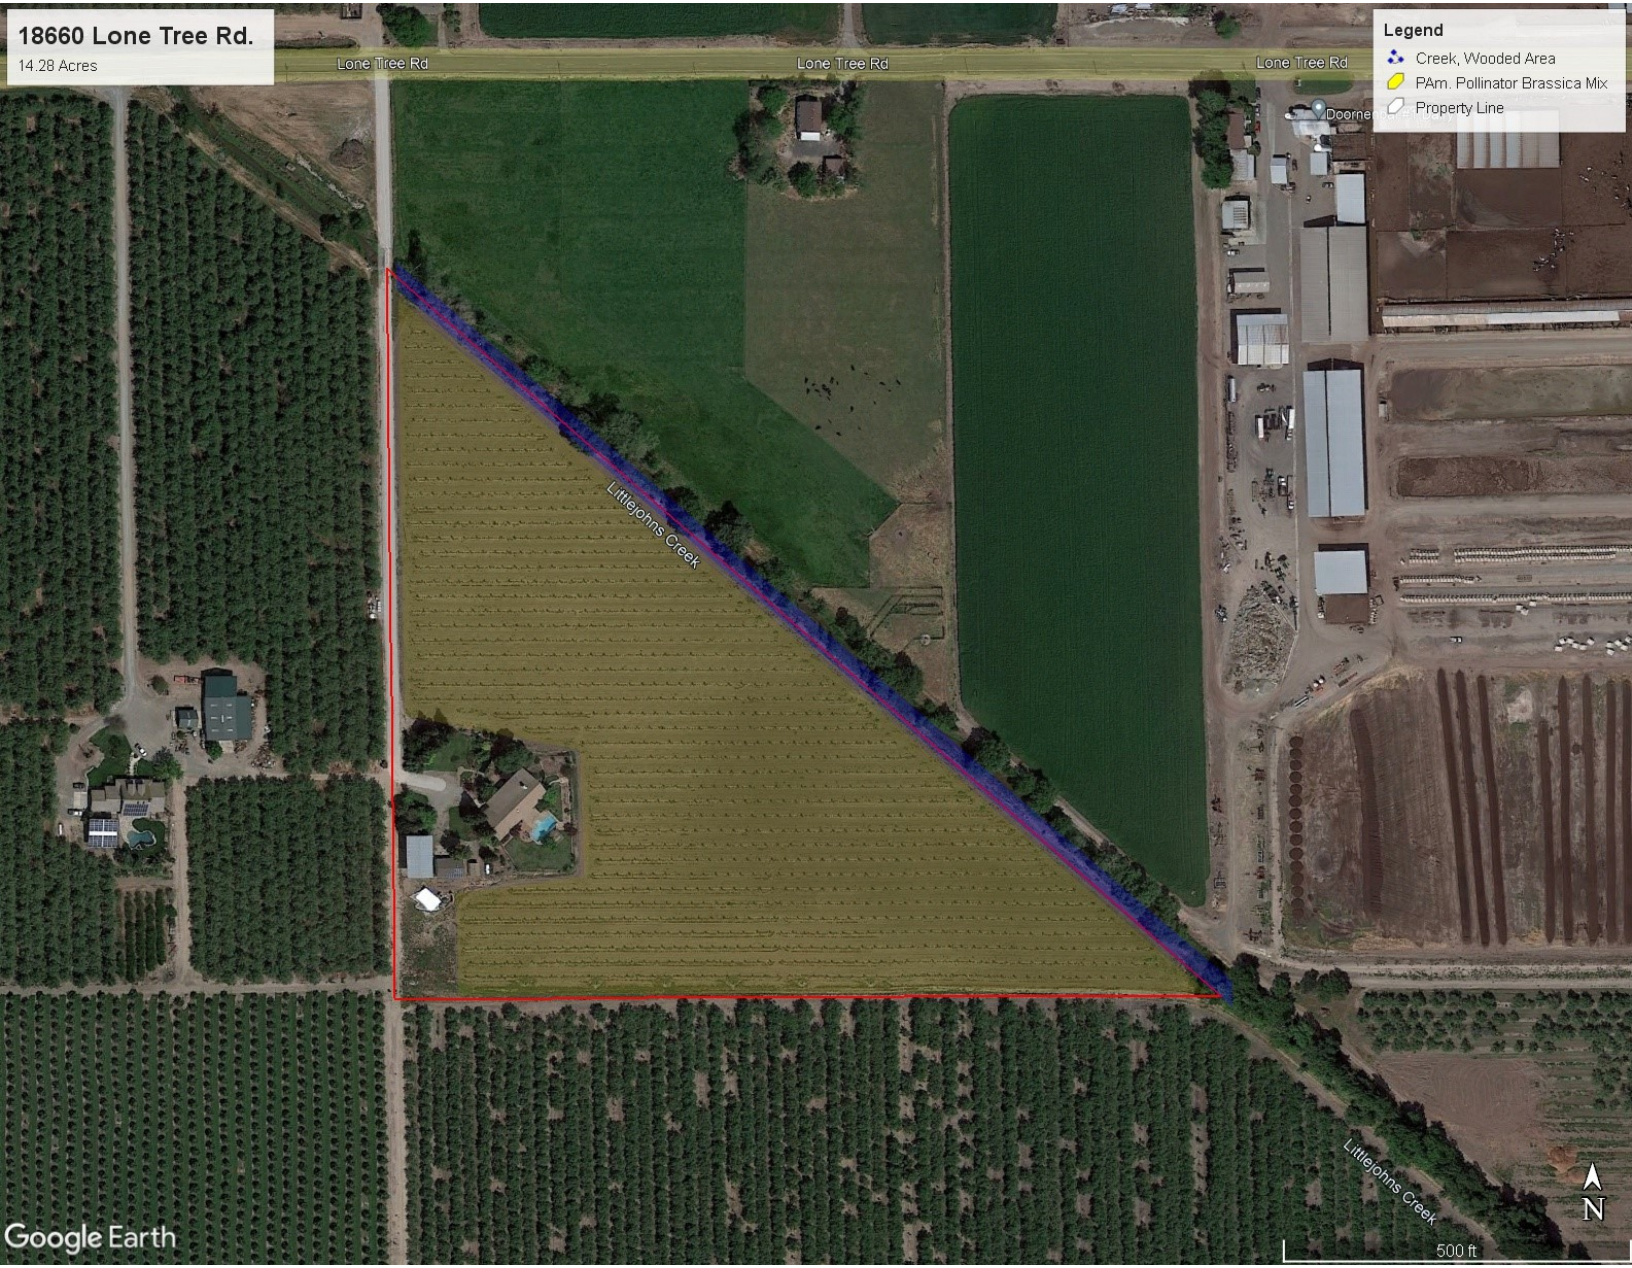

18660 Lone Tree Rd.

14.28 Acres

Legend

-  Creek, Wooded Area
-  PAm. Pollinator Brassica Mix
-  Property Line

500 ft