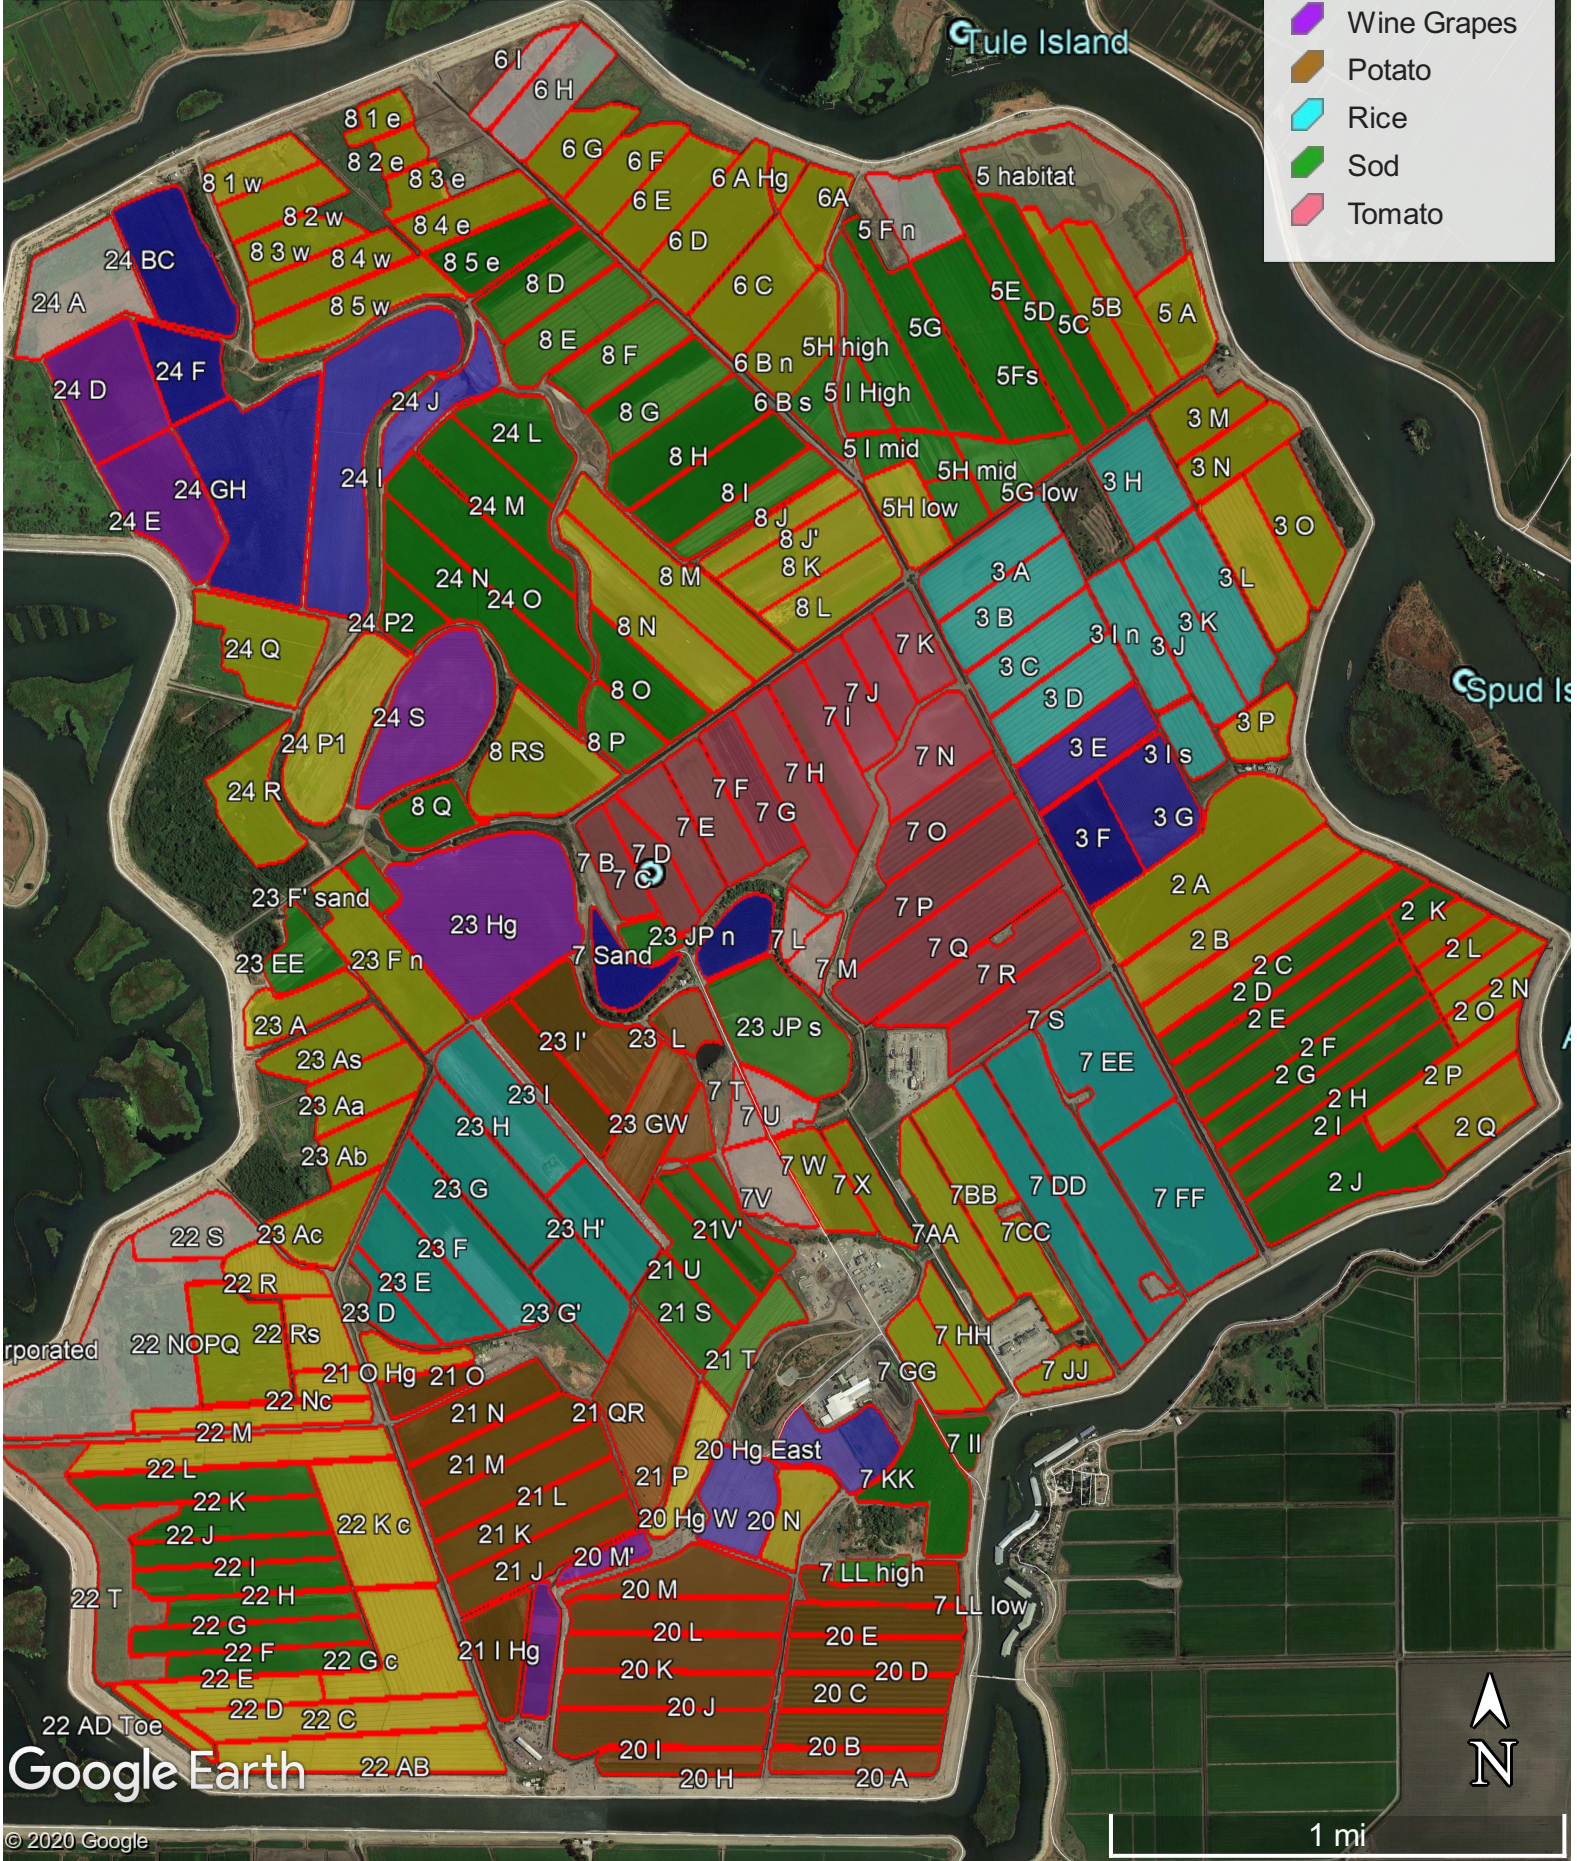

2020 McDonald Island

2-17-20

Fern Island

Headreach Island

Tule Island

Spud Is

Legend

- Almond
- Corn
- Wine Grapes
- Potato
- Rice
- Sod
- Tomato

Google Earth

© 2020 Google

1 mi