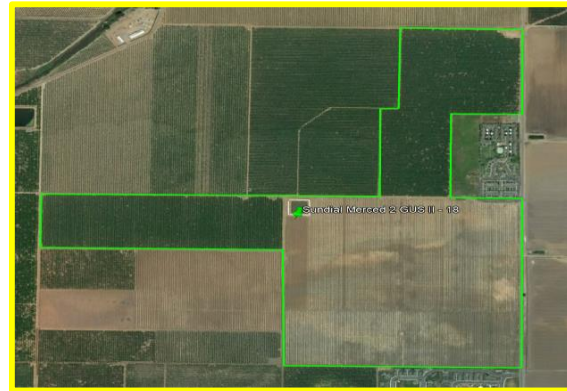

Property Sundial Merced 2
 Address: 1565 North Plainsburg Road
 Planada, CA 95365
 Contact: Brock Boysen
 (209) 985-6438
 ID gus2-18

Planted Acreage

Crop	Acreage
Almonds	257.00

Minimum Acreage 7.71
 3%

Cover Crop Locations

Field	Acreage
Mid East	38.50
	<hr/>
	38.50

Net Cover Crop

Solid- every row	
	Feet
Width	12.00
Spacing	20.00
Area %	60%
Net Acres	23.10

Seed Rate 75.00 Lbs/Ac

Total Seed 1,732.50 Lbs

Seed Mix

PAM Soil Builder