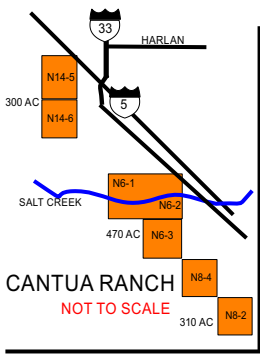

WOOLF FARMING CO.

CROP	COLOR	ACRES
Tomato		2,483
Organic Tomato		243
Pima Cotton		1,202
Wheat		2,256
Garlic		765
ORG. Garlic		150
Cabbage		
Lettuce		130
Almonds		2,619
Alfalfa		
Pistachios		2,352
Pistachio Development		538
Dinesh Pistachio Development		251
non-org Fallow		3,587
Total Row Crops		7,229
Total Perm Crops		5,760
Total Farmed Acres		12,989