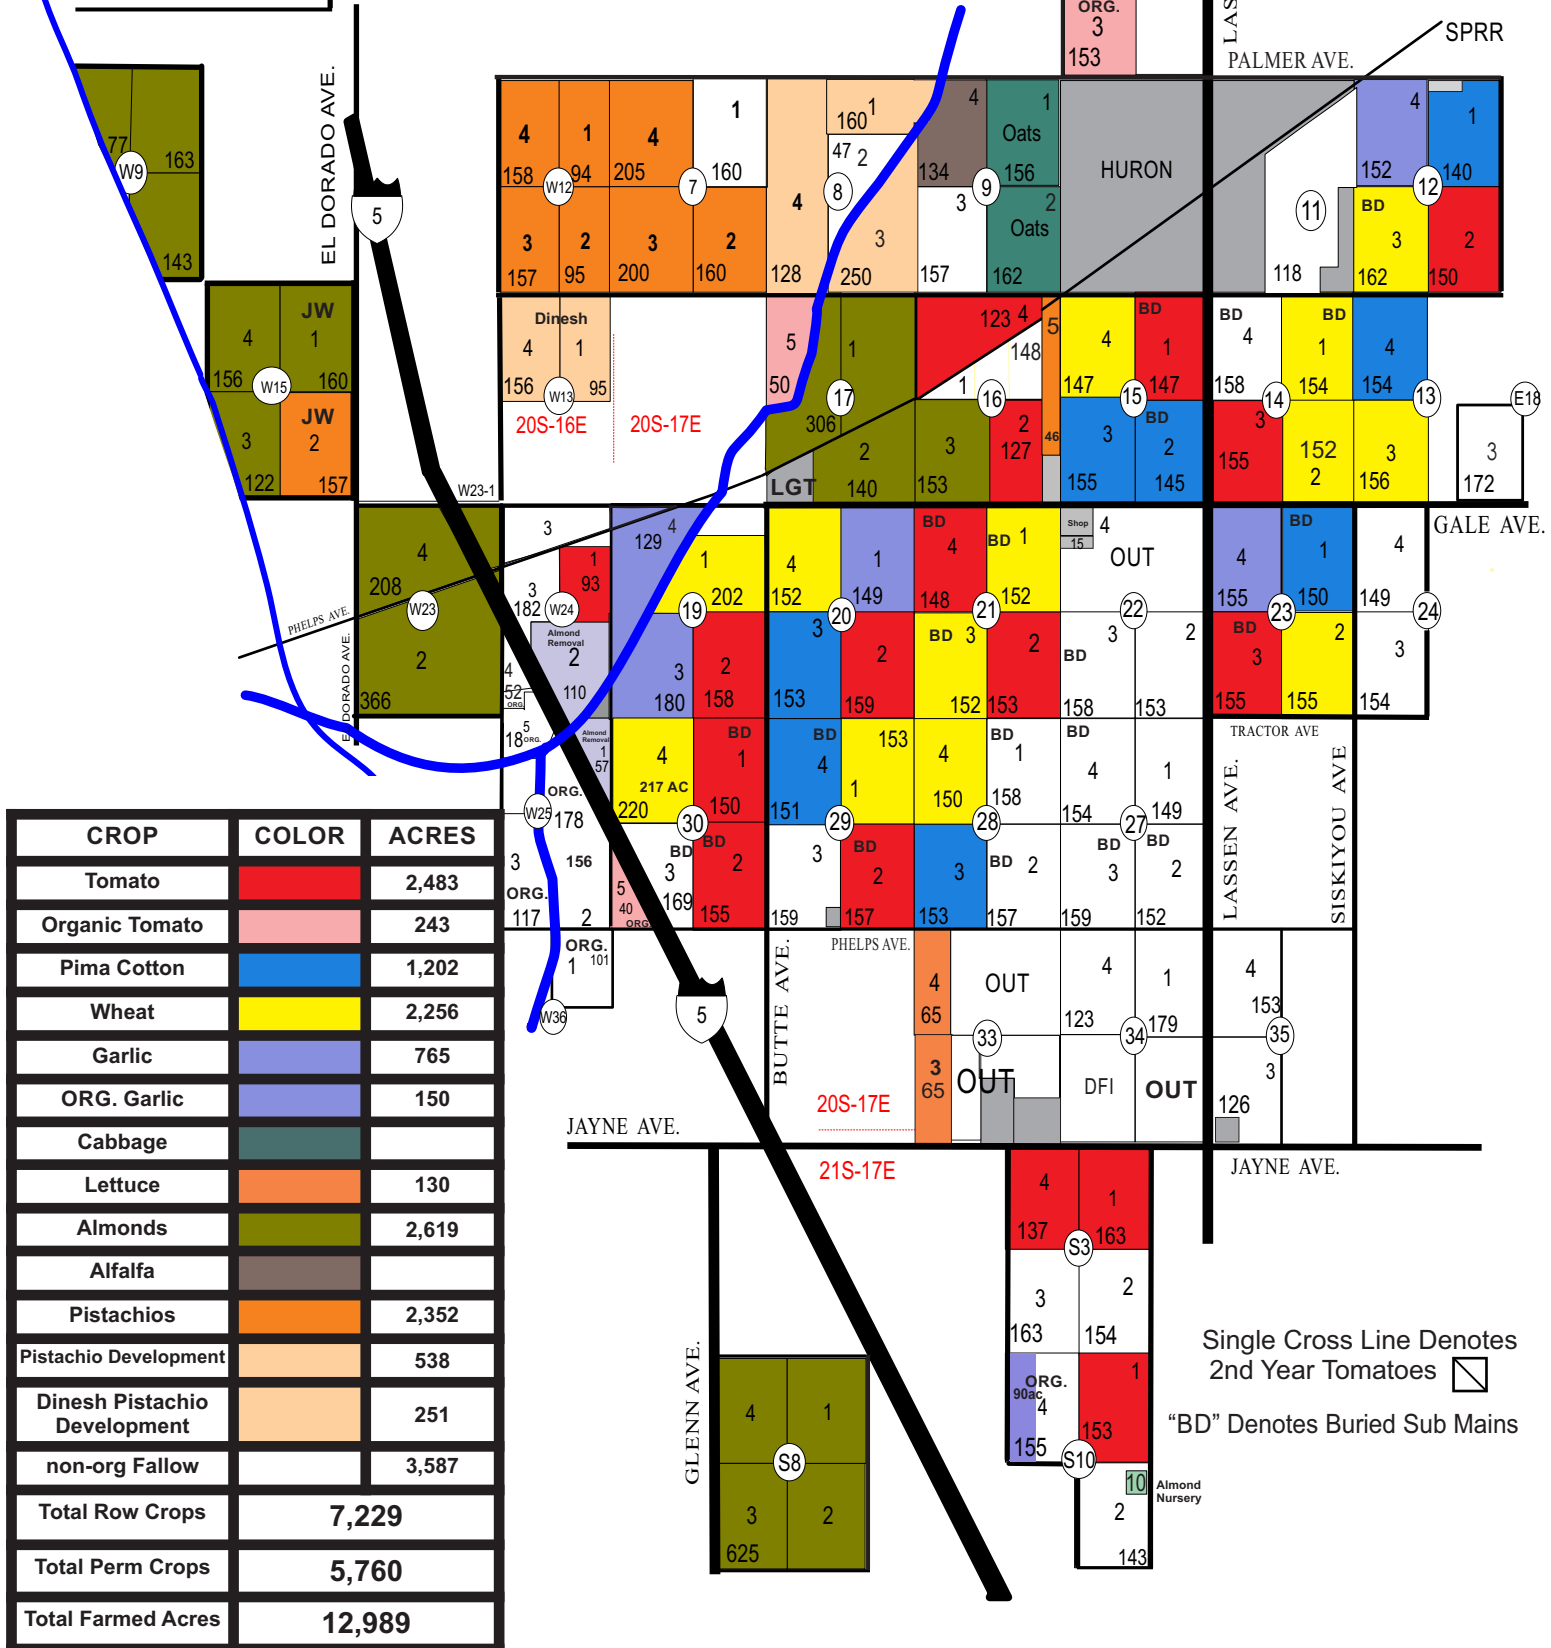

WOOLF FARMING CO.

CROP	COLOR	ACRES
Tomato		2,483
Organic Tomato		243
Pima Cotton		1,202
Wheat		2,256
Garlic		765
ORG. Garlic		150
Cabbage		
Lettuce		130
Almonds		2,619
Alfalfa		
Pistachios		2,352
Pistachio Development		538
Dinesh Pistachio Development		251
non-org Fallow		3,587
Total Row Crops		7,229
Total Perm Crops		5,760
Total Farmed Acres		12,989