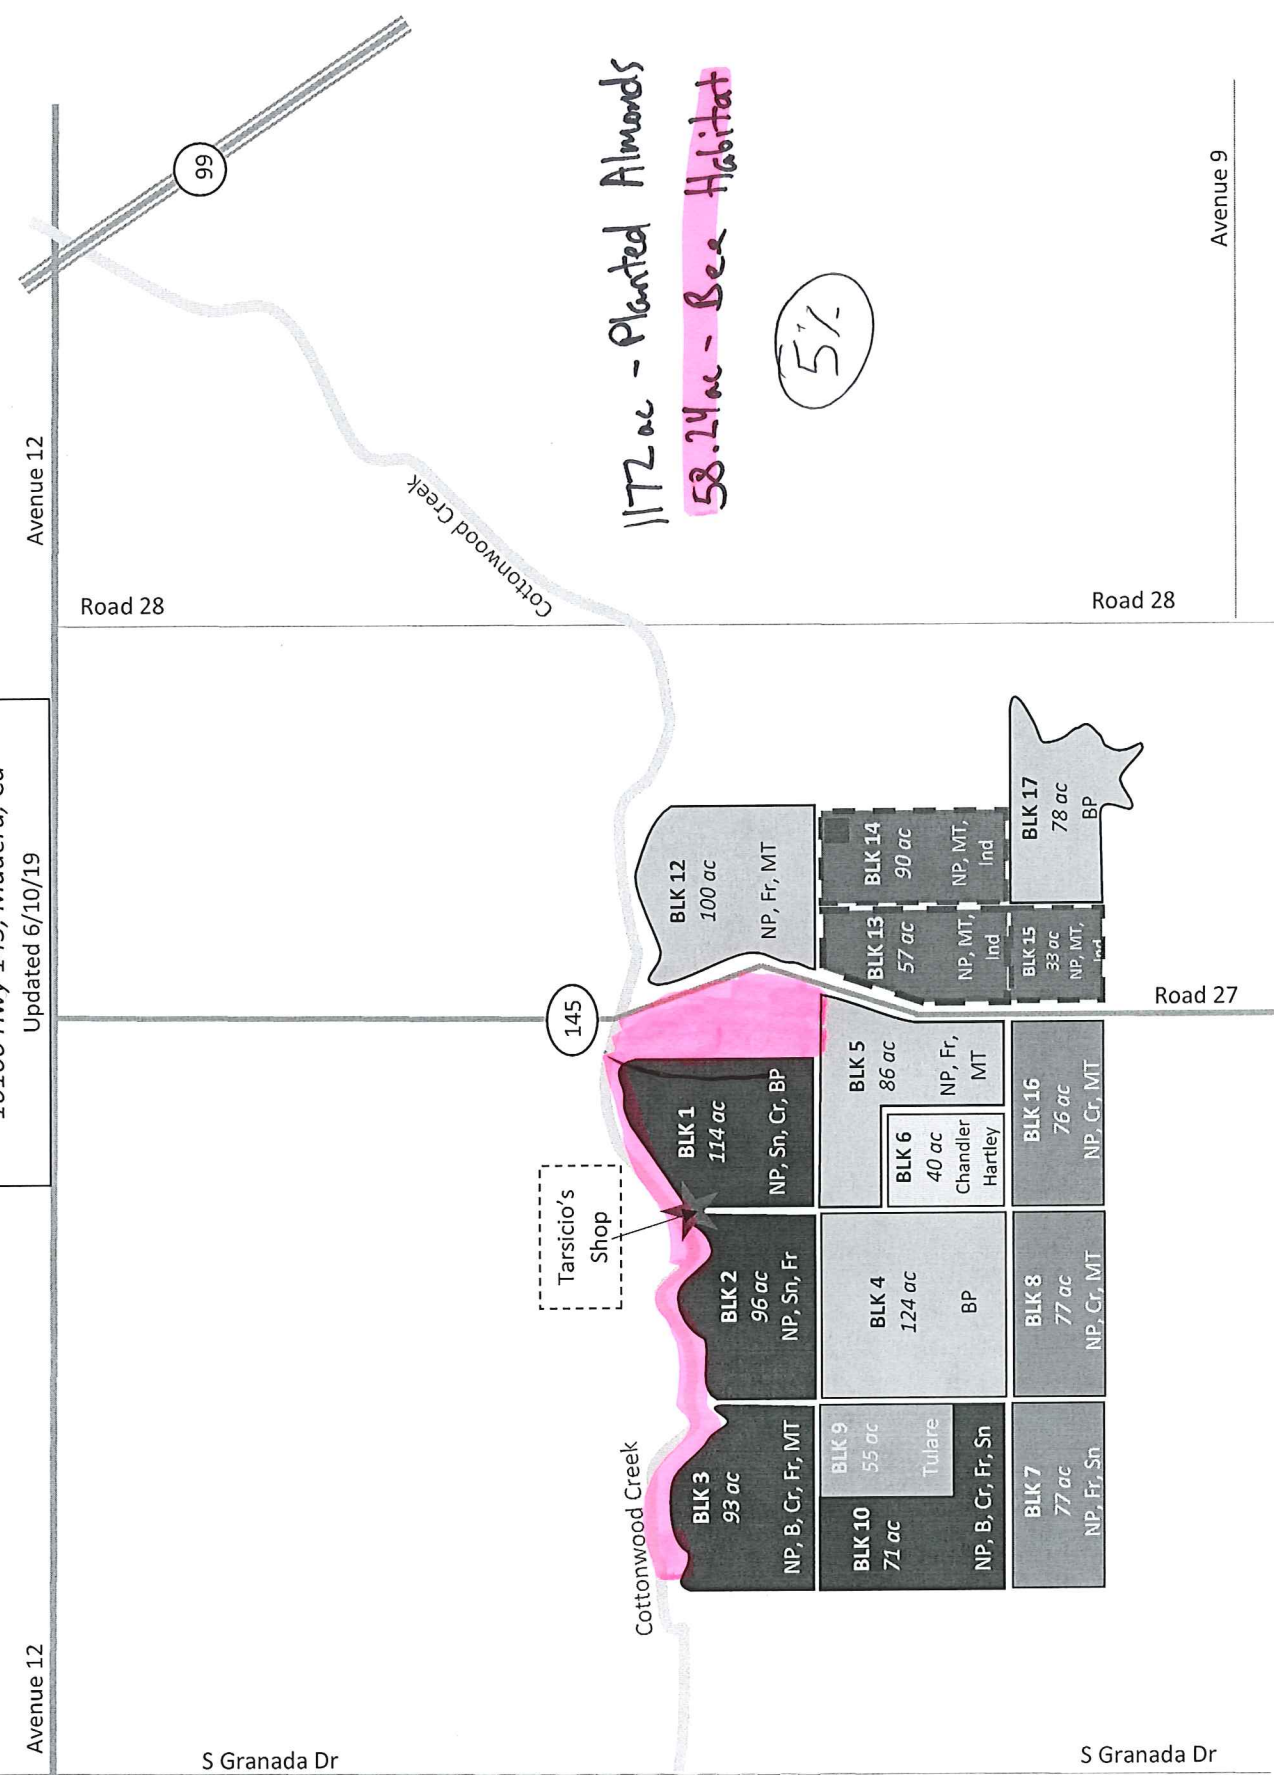

145 Ranch
 10100 Hwy 145, Madera, Ca
 Updated 6/10/19

Almonds 1 '97 180 ac	Almonds 2 '97 230 ac	Almonds 3 '97 374 ac	Almonds 4 '04 388 ac	Walnuts '97 55 ac	Walnuts '04 40 ac	= reservoir
2017 Plantings						

1172 ac - Planted Almonds
 58.24 ac - Bee Habitat
 5%

Avenue 9

Avenue 12

Road 28

Road 28

145

Road 27

Avenue 12

S Granada Dr

S Granada Dr