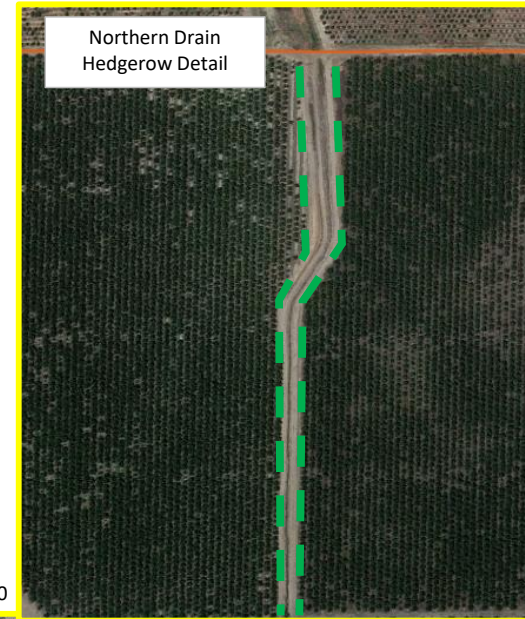

Property: Verona  
 Address: Northwest corner Vernon Road and Garden Hwy Nicolaus, CA 95659  
 Contact: Gio Ferrendelli (530) 330-1966  
 ID: gapus-38

**Planted Acreage**

Crop	Acreage
Walnuts	321.93

**Minimum Acreage** 9.66  
 3%

**Cover Crop Locations**

Field	Acreage
Block 2	57.00
Block 3	70.00
<hr/>	
	127.00

**Net Cover Crop**

Block 2 and 3 every third row

	Feet
Width	8
Spacing	20
Area %	40%

Net Acres 16.93

**Seed Rate** 75.00 Lbs/Ac