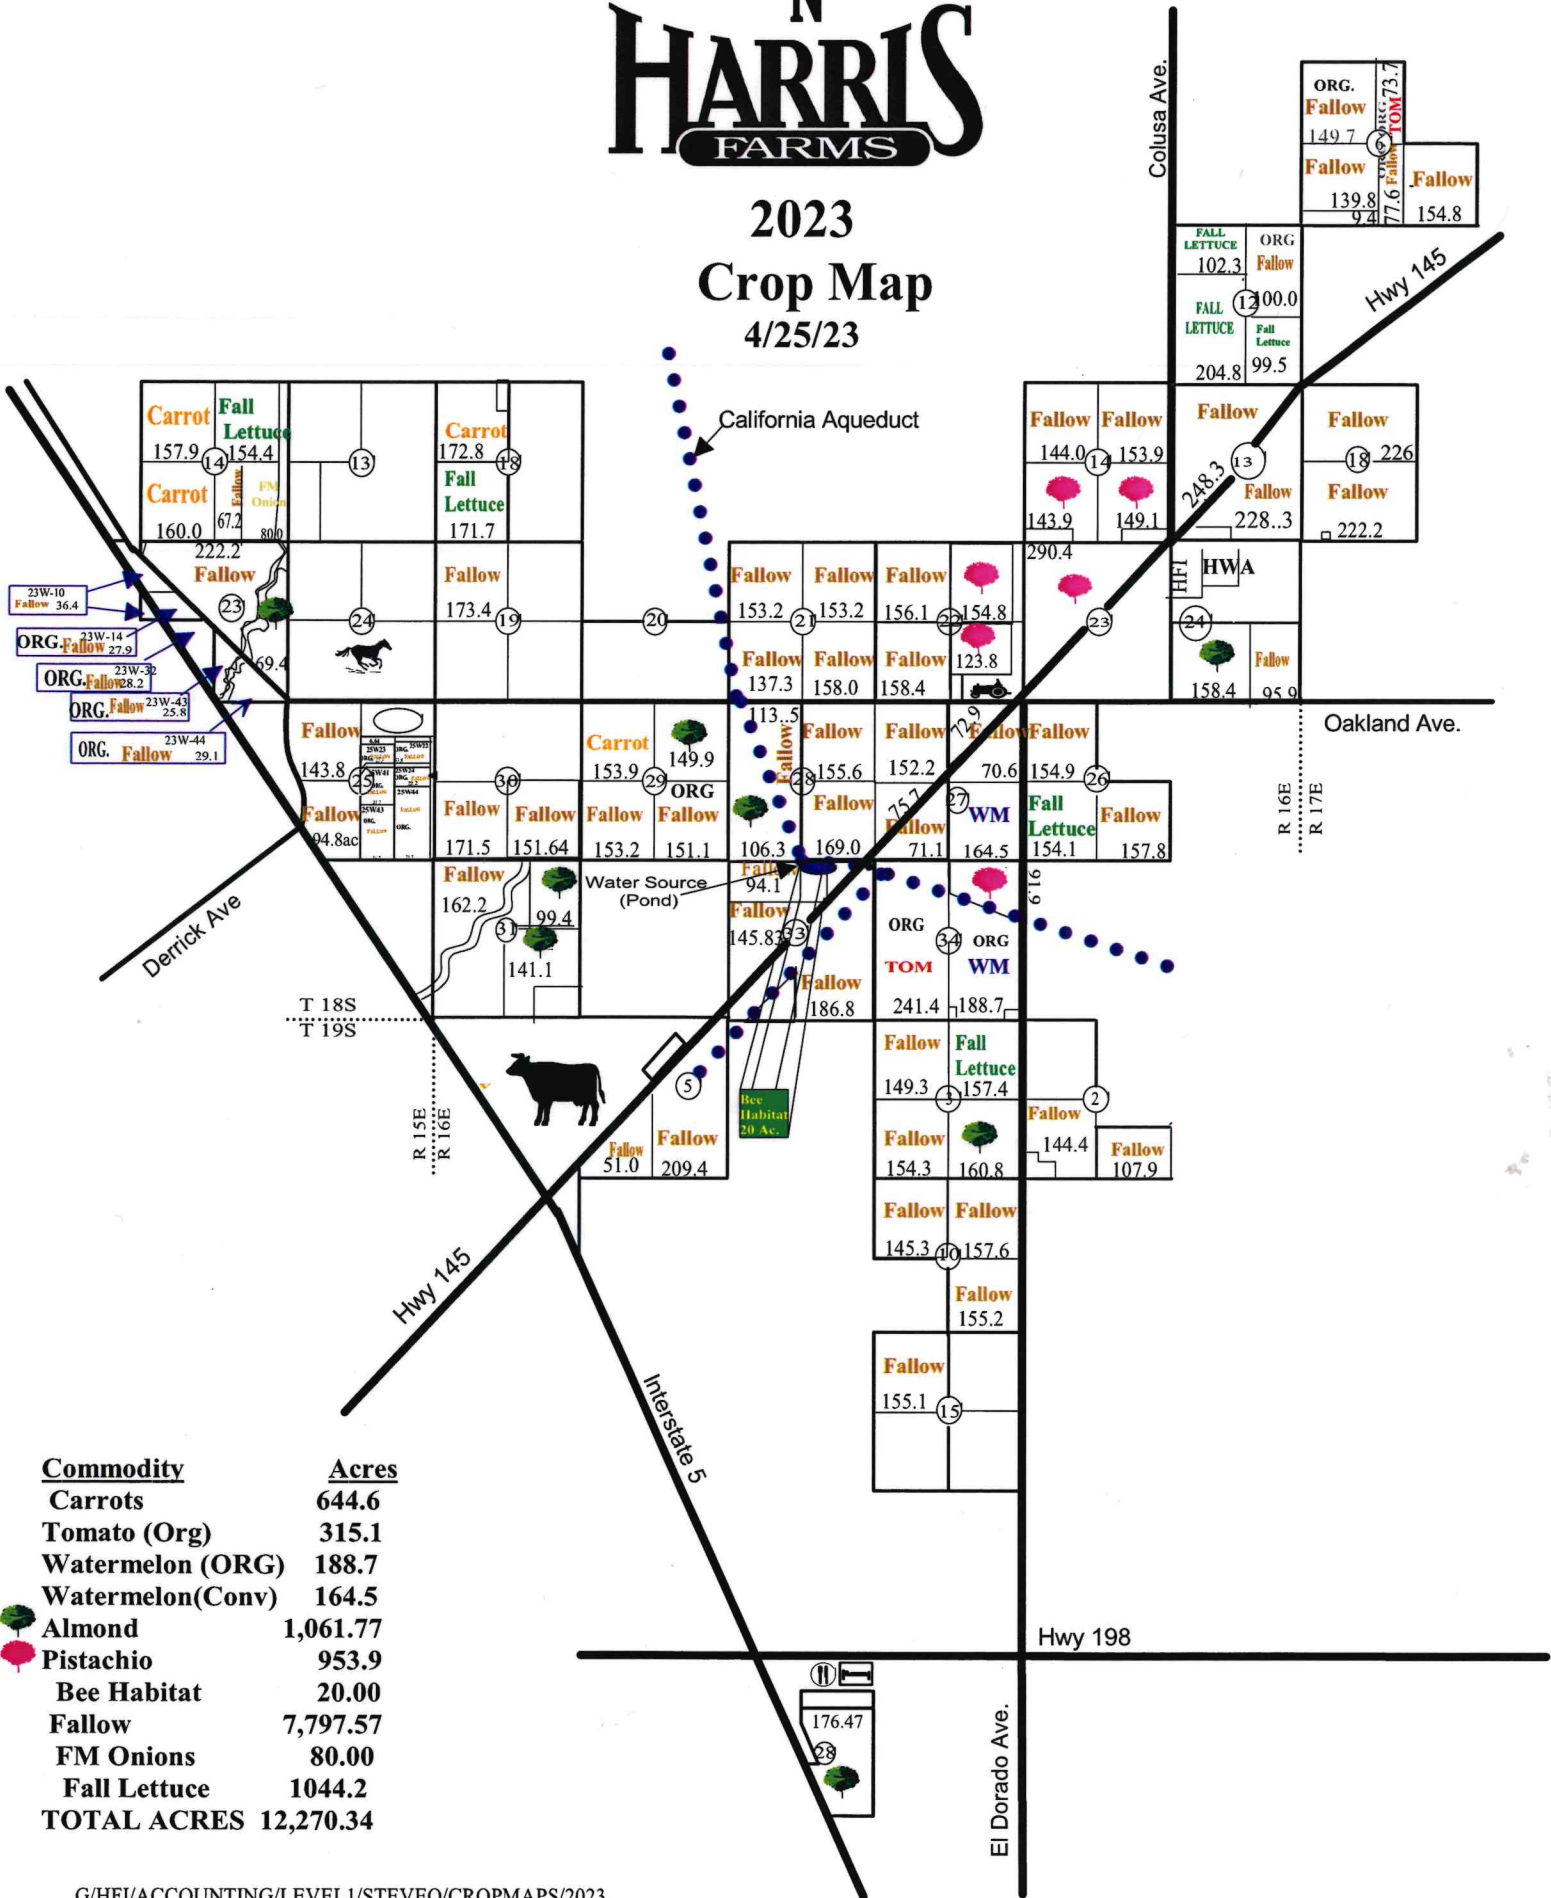

HARRIS FARMS

2023 Crop Map 4/25/23

Commodity	Acres
Carrots	644.6
Tomato (Org)	315.1
Watermelon (ORG)	188.7
Watermelon (Conv)	164.5
Almond	1,061.77
Pistachio	953.9
Bee Habitat	20.00
Fallow	7,797.57
FM Onions	80.00
Fall Lettuce	1044.2
TOTAL ACRES	12,270.34