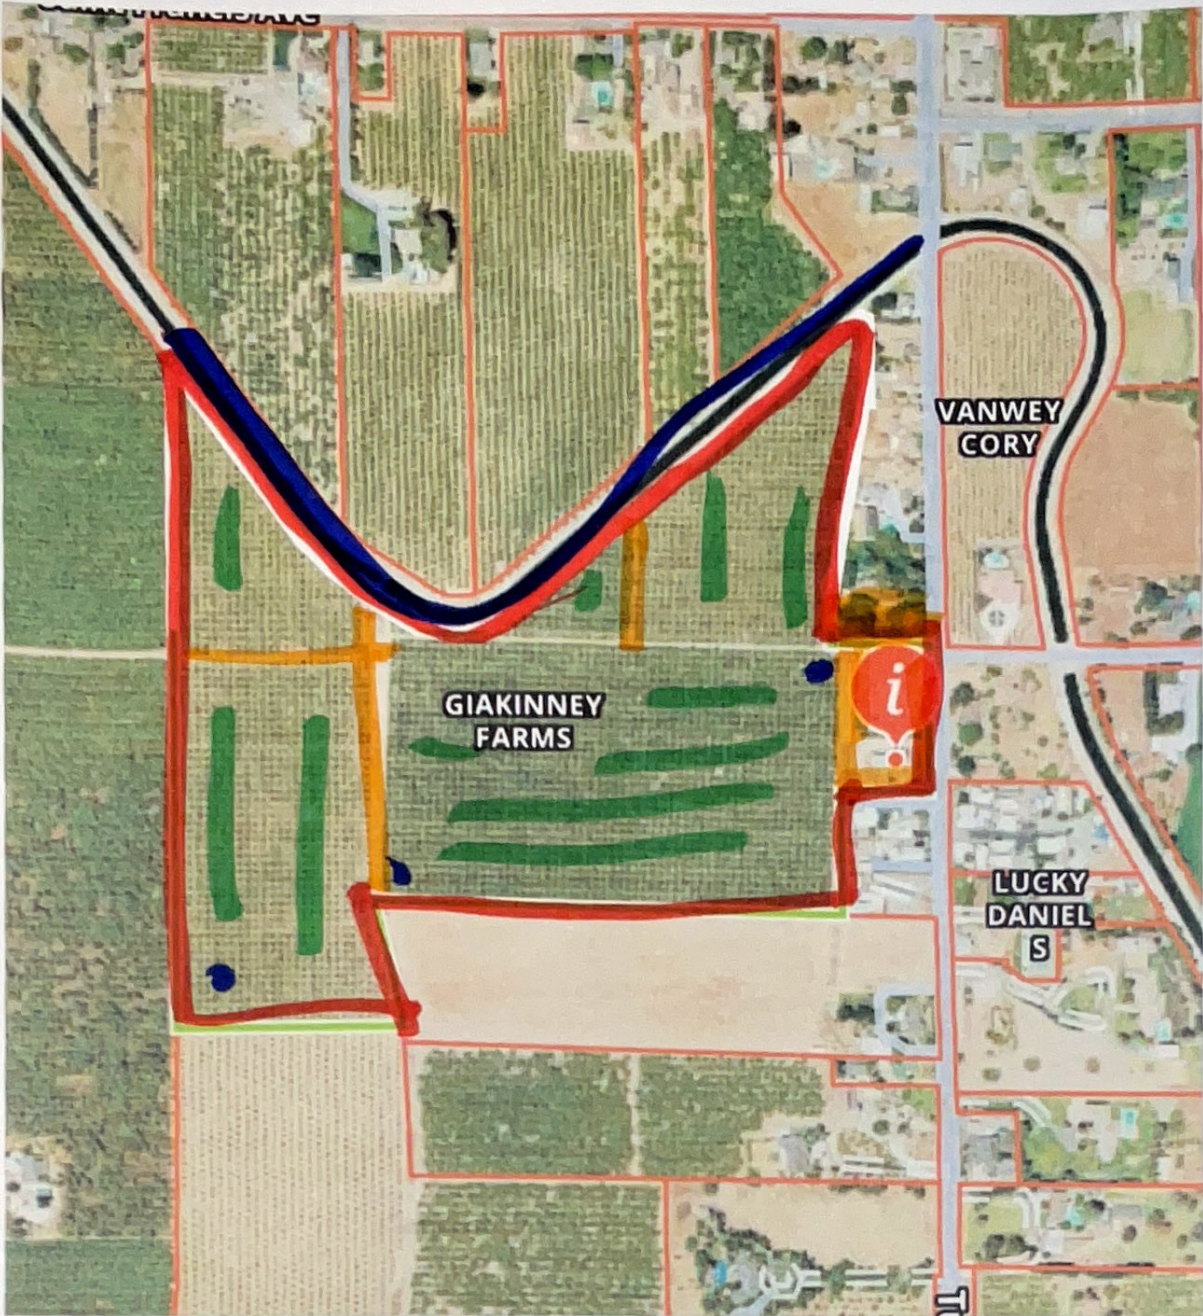

Mark and Mary Kay Giannini 2014 Trust

26580-5.

- RED** - PROPERTY LINE
- BLUE** - WATER
- GREEN** - COVER CROPS
- ORANGE** - OPEN/HEDGEROW

Mark and Mary Kay Giannini 2014 Trust

26580-6 Dakota

**RED** - PROPERTY LINE

**BLUE** - WATER

**GREEN** - COVER CROPS

**ORANGE** - OPEN/HEDGEROW

Mark and Mary Kay Giannini 2014 Trust

26580-8. Nessler

- RED - PROPERTY LINE
- BLUE - WATER
- GREEN - COVER CROPS
- ORANGE - OPEN/HEDGEROW

Giannini family LLC

21013-1

**RED** - PROPERTY LINE

**BLUE** - WATER

**GREEN** - COVER CROPS

**ORANGE** - OPEN/HEDGEROW

24470-1  
Giakinney

Red- Property Boundary  
Blue - Water  
Green - Cover Crops  
Orange - Open/Hedgerow