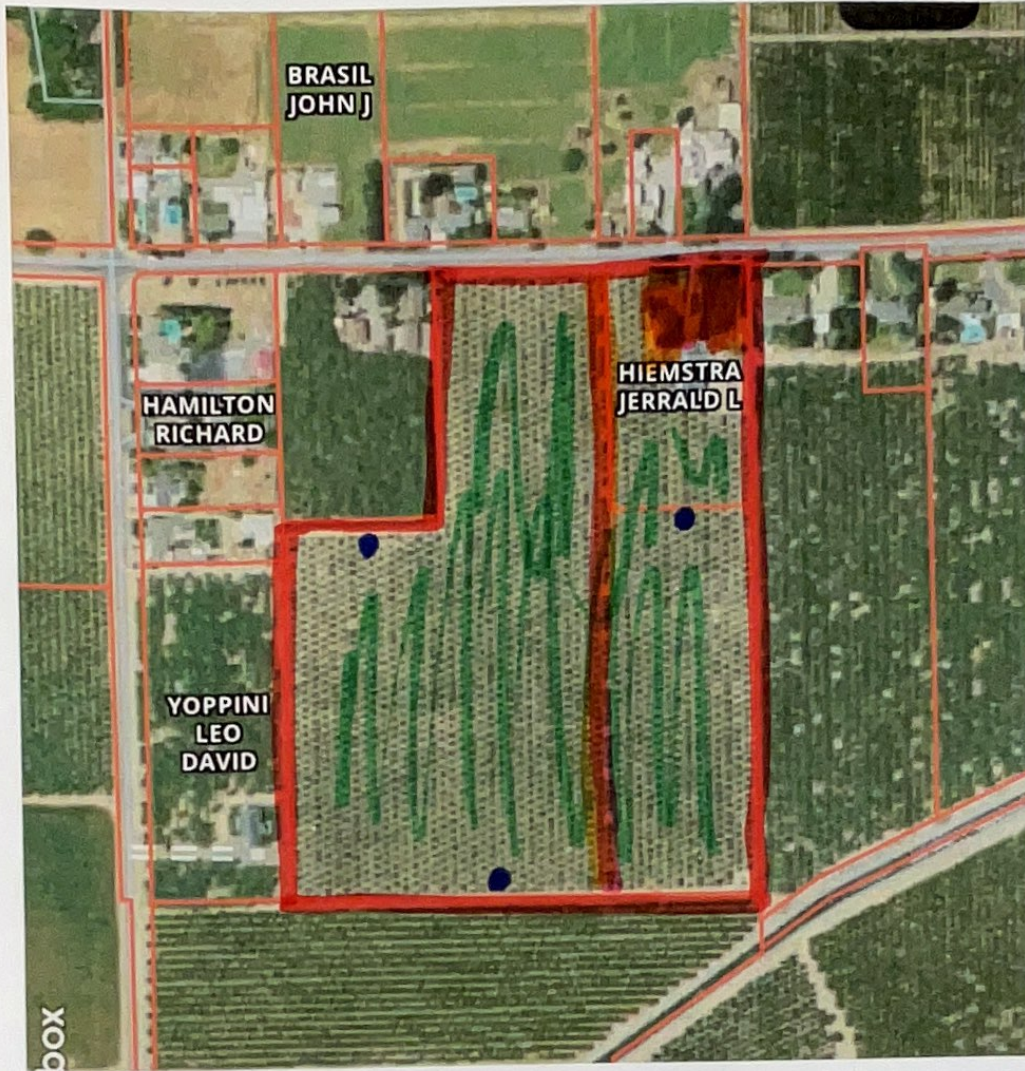

Mark and Mary Kay Giannini 2014 Trust

26580-2. California

- RED - PROPERTY LINE
- BLUE - WATER
- GREEN - COVER CROPS
- ORANGE - OPEN/HEDGEROW

Mark and Mary Kay Giannini 2014 Trust

26580-4. Home

- RED - PROPERTY LINE
- BLUE - WATER
- GREEN - COVER CROPS
- ORANGE - OPEN/HEDGEROW

Mark and Mary Kay Giannini 2014 Trust

26580-5.

- RED** - PROPERTY LINE
- BLUE** - WATER
- GREEN** - COVER CROPS
- ORANGE** - OPEN/HEDGEROW

Mark and Mary Kay Giannini 2014 Trust

26580-6 Dakota

**RED** - PROPERTY LINE

**BLUE** - WATER

**GREEN** - COVER CROPS

**ORANGE** - OPEN/HEDGEROW

Mark and Mary Kay Giannini 2014 Trust

26580-8. Nessler

- RED - PROPERTY LINE
- BLUE - WATER
- GREEN - COVER CROPS
- ORANGE - OPEN/HEDGEROW

Giannini family LLC

21013-1

**RED** - PROPERTY LINE

**BLUE** - WATER

**GREEN** - COVER CROPS

**ORANGE** - OPEN/HEDGEROW

24470-1  
Giakinney

Red- Property Boundary  
Blue - Water  
Green - Cover Crops  
Orange - Open/Hedgerow