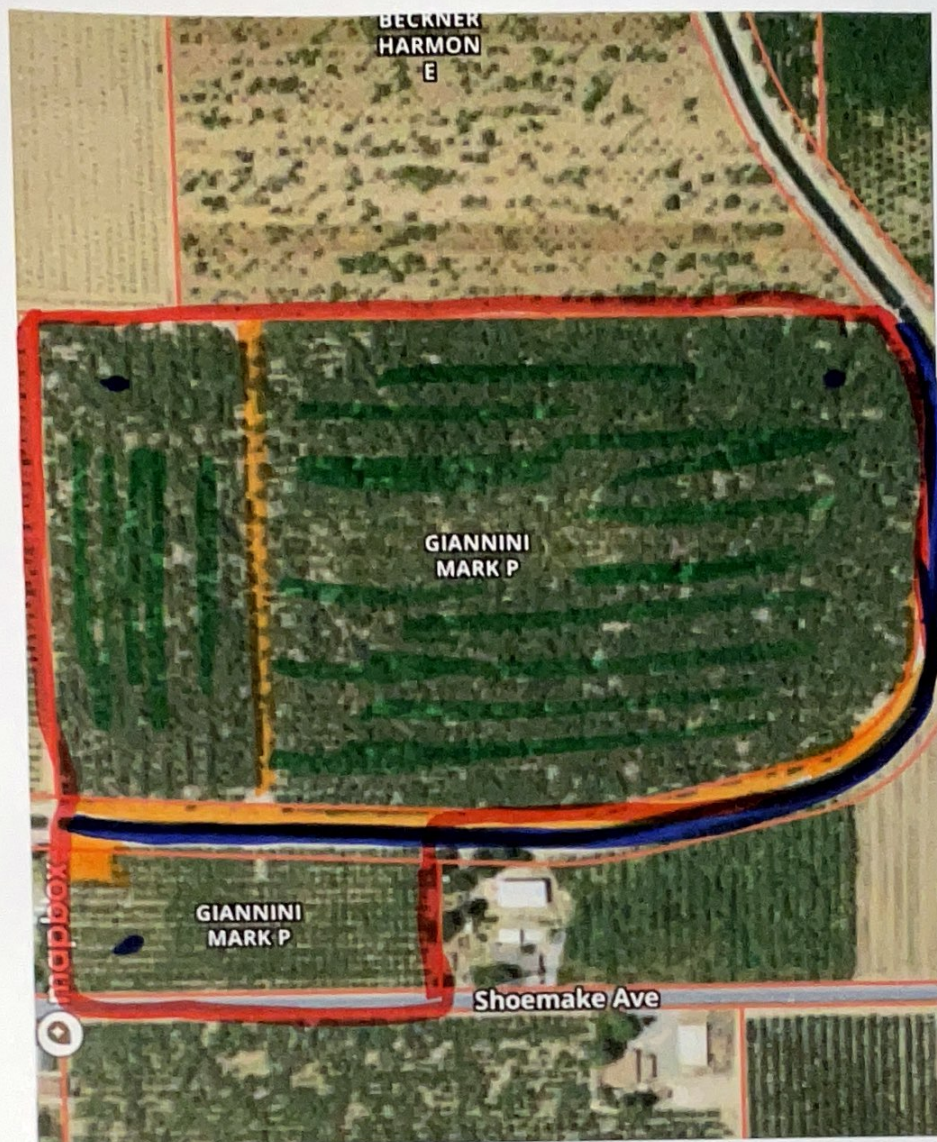

Mark and Mary Kay Giannini 2014 Trust

26580-2. California

- RED - PROPERTY LINE
- BLUE - WATER
- GREEN - COVER CROPS
- ORANGE - OPEN/HEDGEROW

Mark and Mary Kay Giannini 2014 Trust

26580-4. Home

- RED - PROPERTY LINE
- BLUE - WATER
- GREEN - COVER CROPS
- ORANGE - OPEN/HEDGEROW

Mark and Mary Kay Giannini 2014 Trust

26580-5.

- RED** - PROPERTY LINE
- BLUE** - WATER
- GREEN** - COVER CROPS
- ORANGE** - OPEN/HEDGEROW

Mark and Mary Kay Giannini 2014 Trust

26580-6 Dakota

**RED** - PROPERTY LINE

**BLUE** - WATER

**GREEN** - COVER CROPS

**ORANGE** - OPEN/HEDGEROW

Mark and Mary Kay Giannini 2014 Trust

26580-8. Nessler

- RED - PROPERTY LINE
- BLUE - WATER
- GREEN - COVER CROPS
- ORANGE - OPEN/HEDGEROW

Giannini family LLC

21013-1

**RED** - PROPERTY LINE

**BLUE** - WATER

**GREEN** - COVER CROPS

**ORANGE** - OPEN/HEDGEROW

24470-1  
Giakinney

Red- Property Boundary  
Blue - Water  
Green - Cover Crops  
Orange - Open/Hedgerow