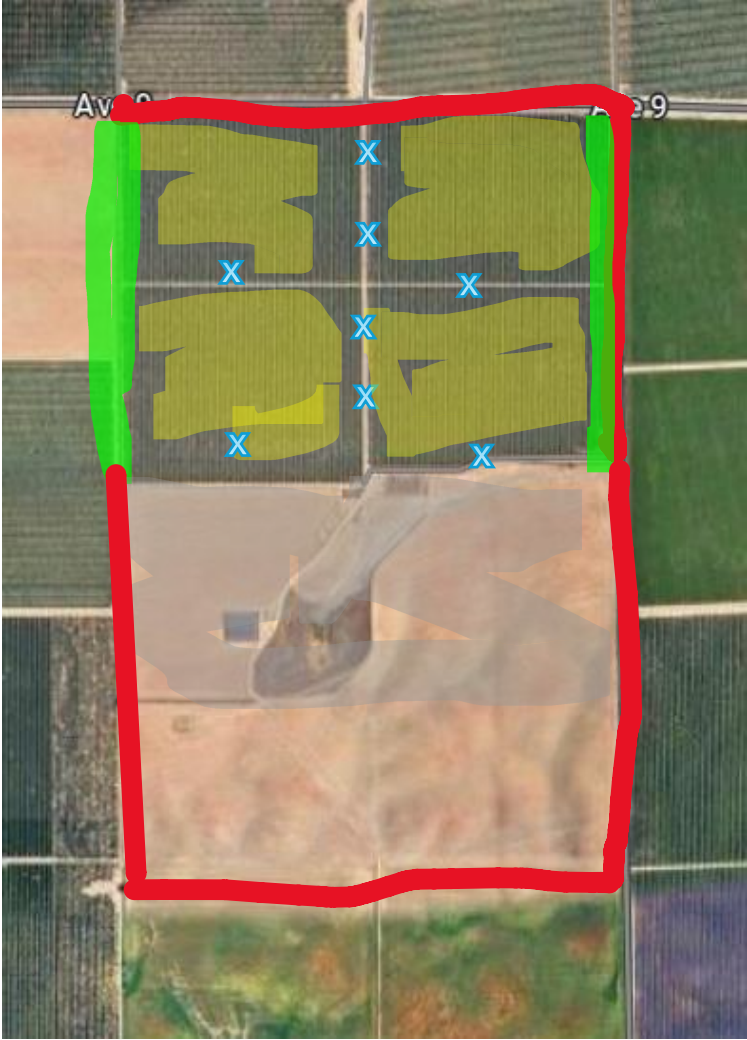

26086 Clendenin Orchard

Legend

- Blue - Water Buckets
- Yellow Shade -Cover Crop
- Green Shade – Hedgerow
- Grey – Bee Nesting Open Dirt

X