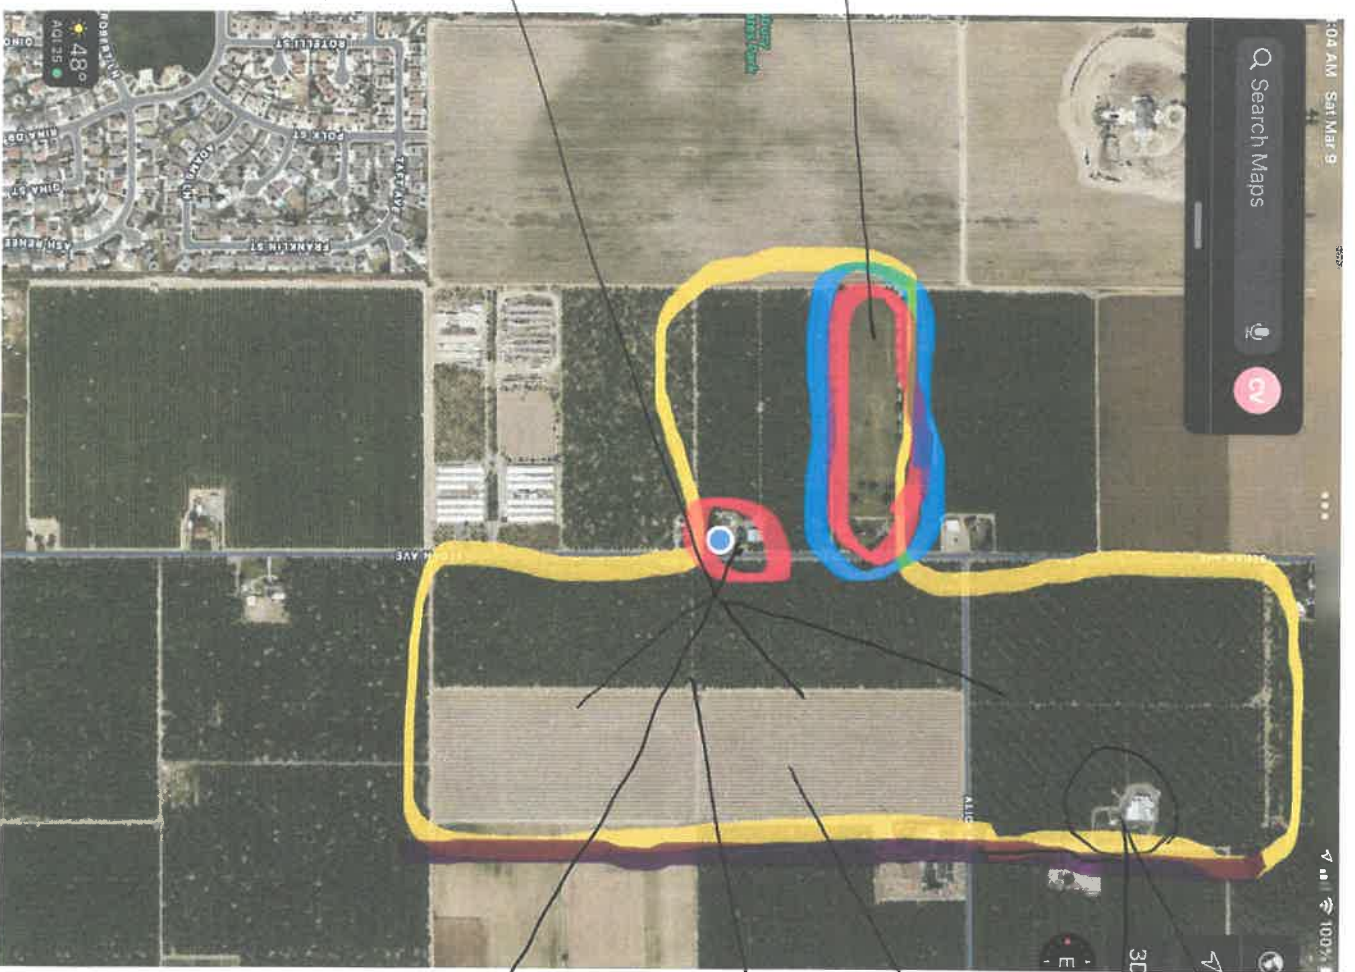

Jim Van Leer
RD # 36212
22516 Alice Rd.
Montezuma, CA 95337

Blue Circle
10 Acre Nesting
Habitat w/ Flood
Pasture and standing
water

Water Buckets
throughout Orchards.
Fed via irrigation.

Garden Water features
2 Acre Forage Habitat
Hedge Rows w/ cover crop
Flowers.
150 Acre Total Farmland
circled in Yellow
Garden Water
Feature
2 Acre Forage
Habitat.