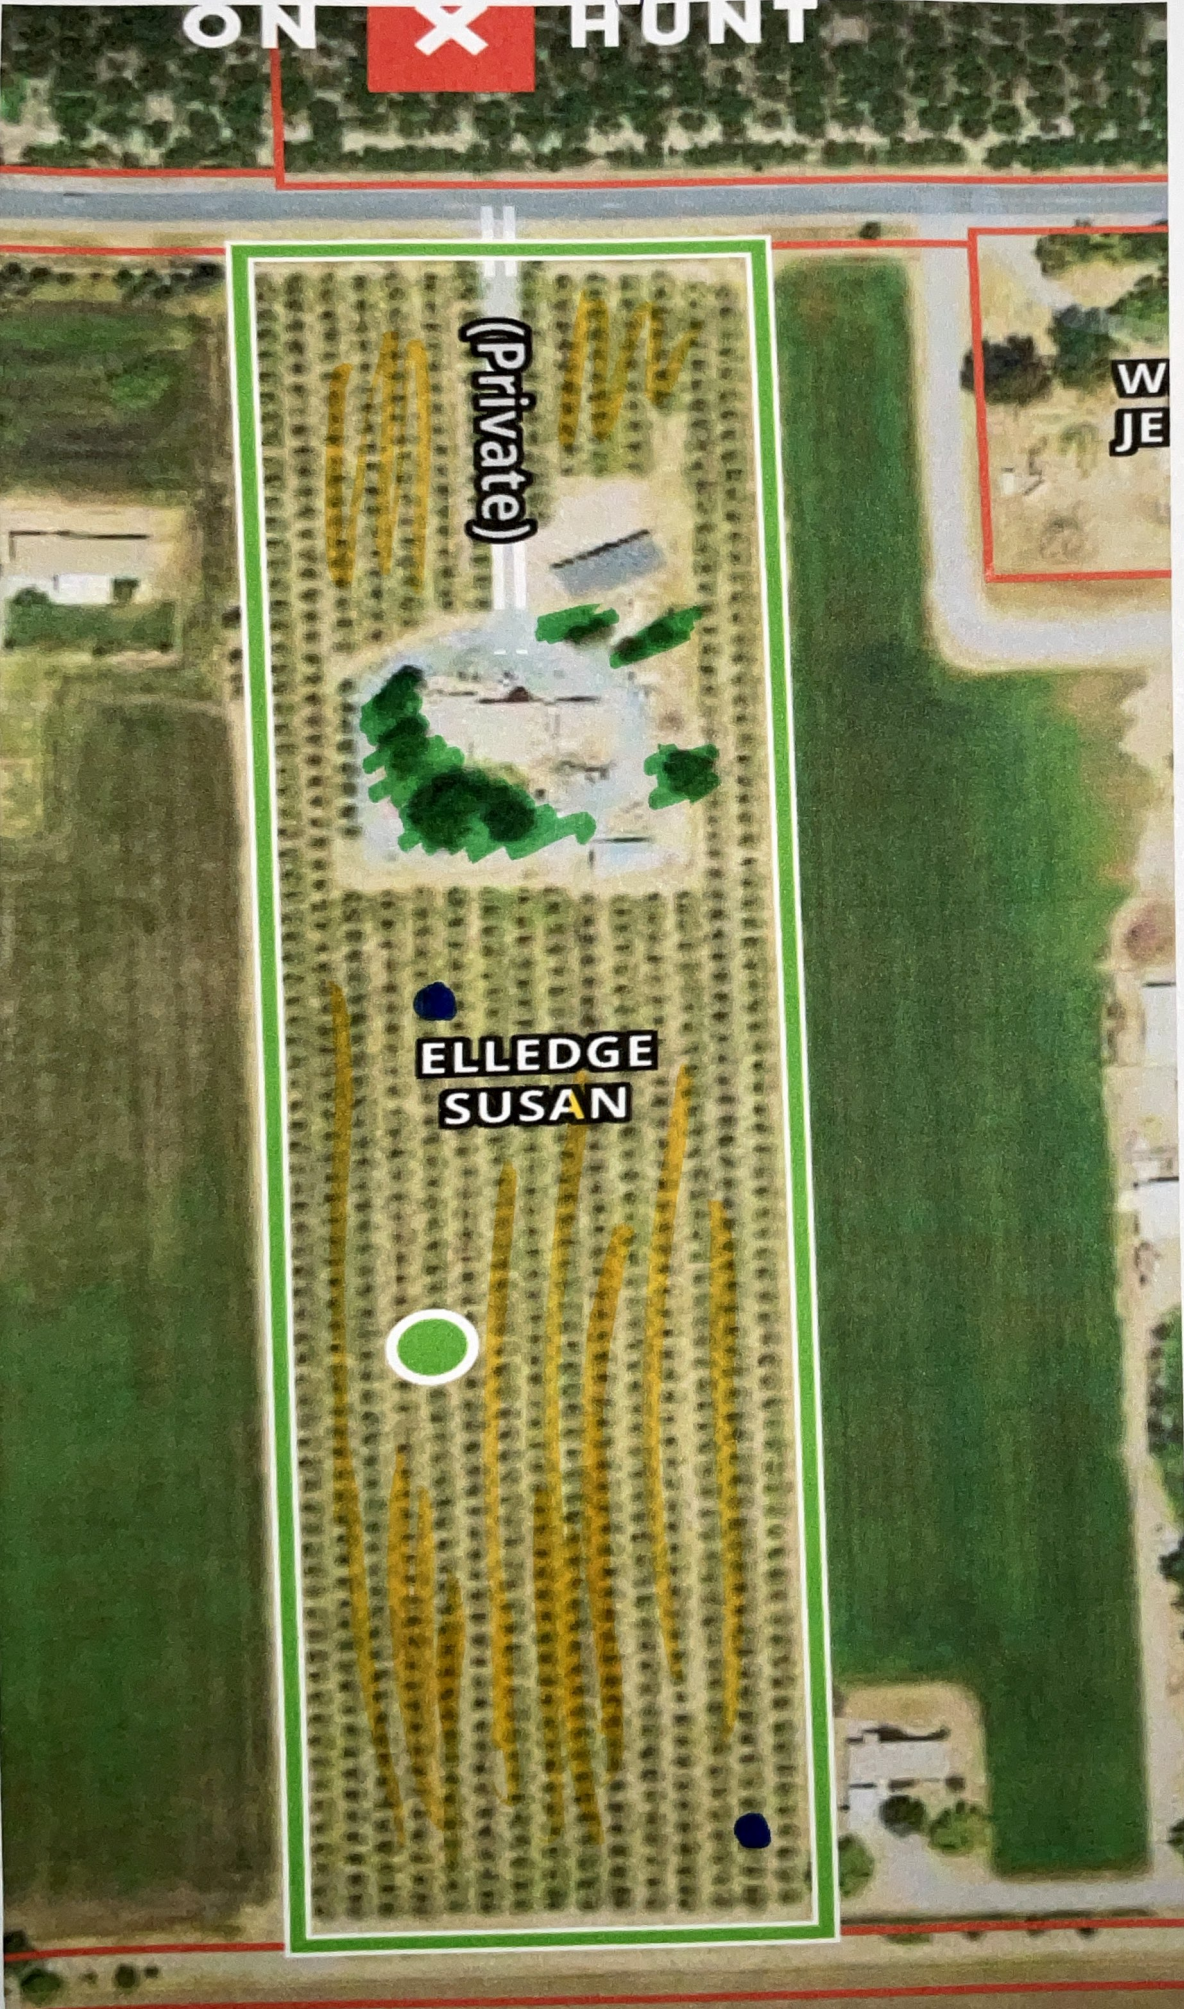

MAGNOLIA

Magnolia Rd

LAIRES
AMERICO
J

water

hedgerow

cover
crop

Elledge -

ON X HUNT

(Private)

ELLEGE
SUSAN

W
JE

-  water
-  hedgerow
-  cover crop

< 2 miles
apart