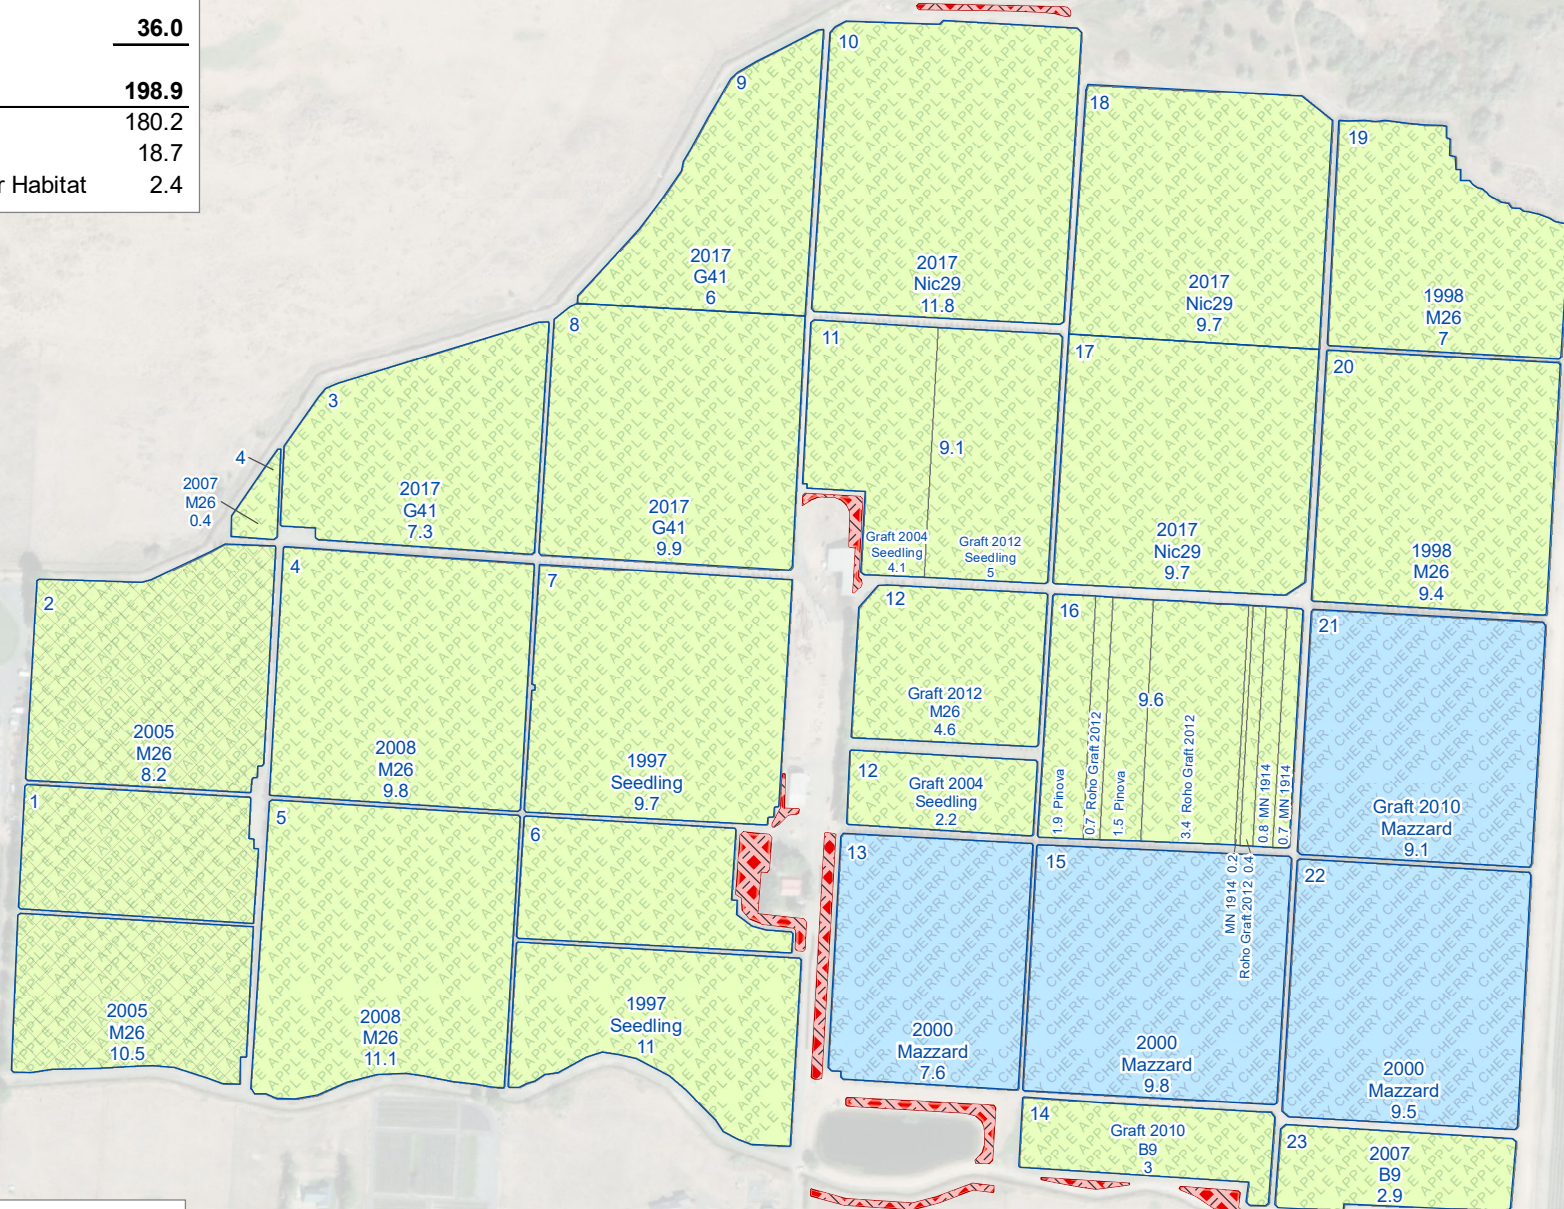

Apples	162.9
Sweet Cherries	36.0
Planted Acres	198.9
Conventional	180.2
Organic	18.7
Planted Pollinator Habitat	2.4

- Planted Pollinator Habitat
- Apples
- Cherries
- Organic

Worker Housing