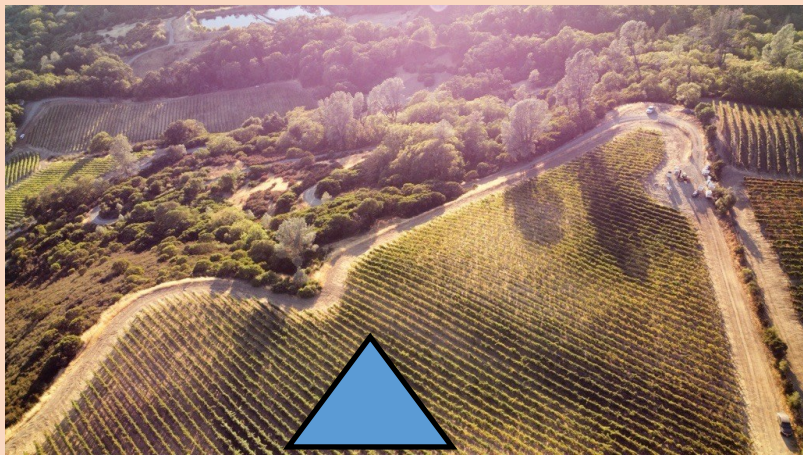

Archimedes
33344 Pine Mountain Road
Cloverdale, CA 95425

Block	Variety	Clone	Rootstock	Trellis	Planted	Spacing	#vines	Rows	Acres	Notes
1	Cab Sauv	7	101-14	VSP	2005	8x5	3485	58	3.2	
2	Cab Sauv	337	110R	VSP	2005	8x5	1852	54	1.7	
3	Cab Sauv	337	110R	VSP	2005	8x5	1634	50	1.5	
4	Cab Sauv	7	101-174	VSP	2005	8x5	1585	43	1.7	
5	Cab Sauv	4	3309	VSP	2005	8x5	1852	40	1.7	
7	Malbec	596	101-14	VSP	2005	8x5	2614	51	2.4	
8A	Cab Sauv	29	Schwartzman	VSP	2020	7x4	2492	65	1.6	
8B	Cab Sauv	29	Schwartzman	VSP	2020	7x4	3677	44	2.36	
8C	Cab Sauv	412	1103P	VSP	2020	7x4	3487	136	2.24	
8D	Cab Sauv	412	1103P	VSP	2020	7x4	2411	99	1.55	

Nesting Habitat Available

Our vineyards are surrounded by native oak woodlands and chaparral ecosystems. Due to the native habitat surrounding the vineyards we also have high levels of duff on the ground as well as cavity holes in dead trees.

Forage Available

Orchard with apples, pears and figs.

Madrones throughout property

Chaparral ecosystem consisting of coyote brush and manzanitas which provide forage in spring and fall

Natural springs pushing up

Seasonal creek (Dec-May)

Ponds

Irrigation year round