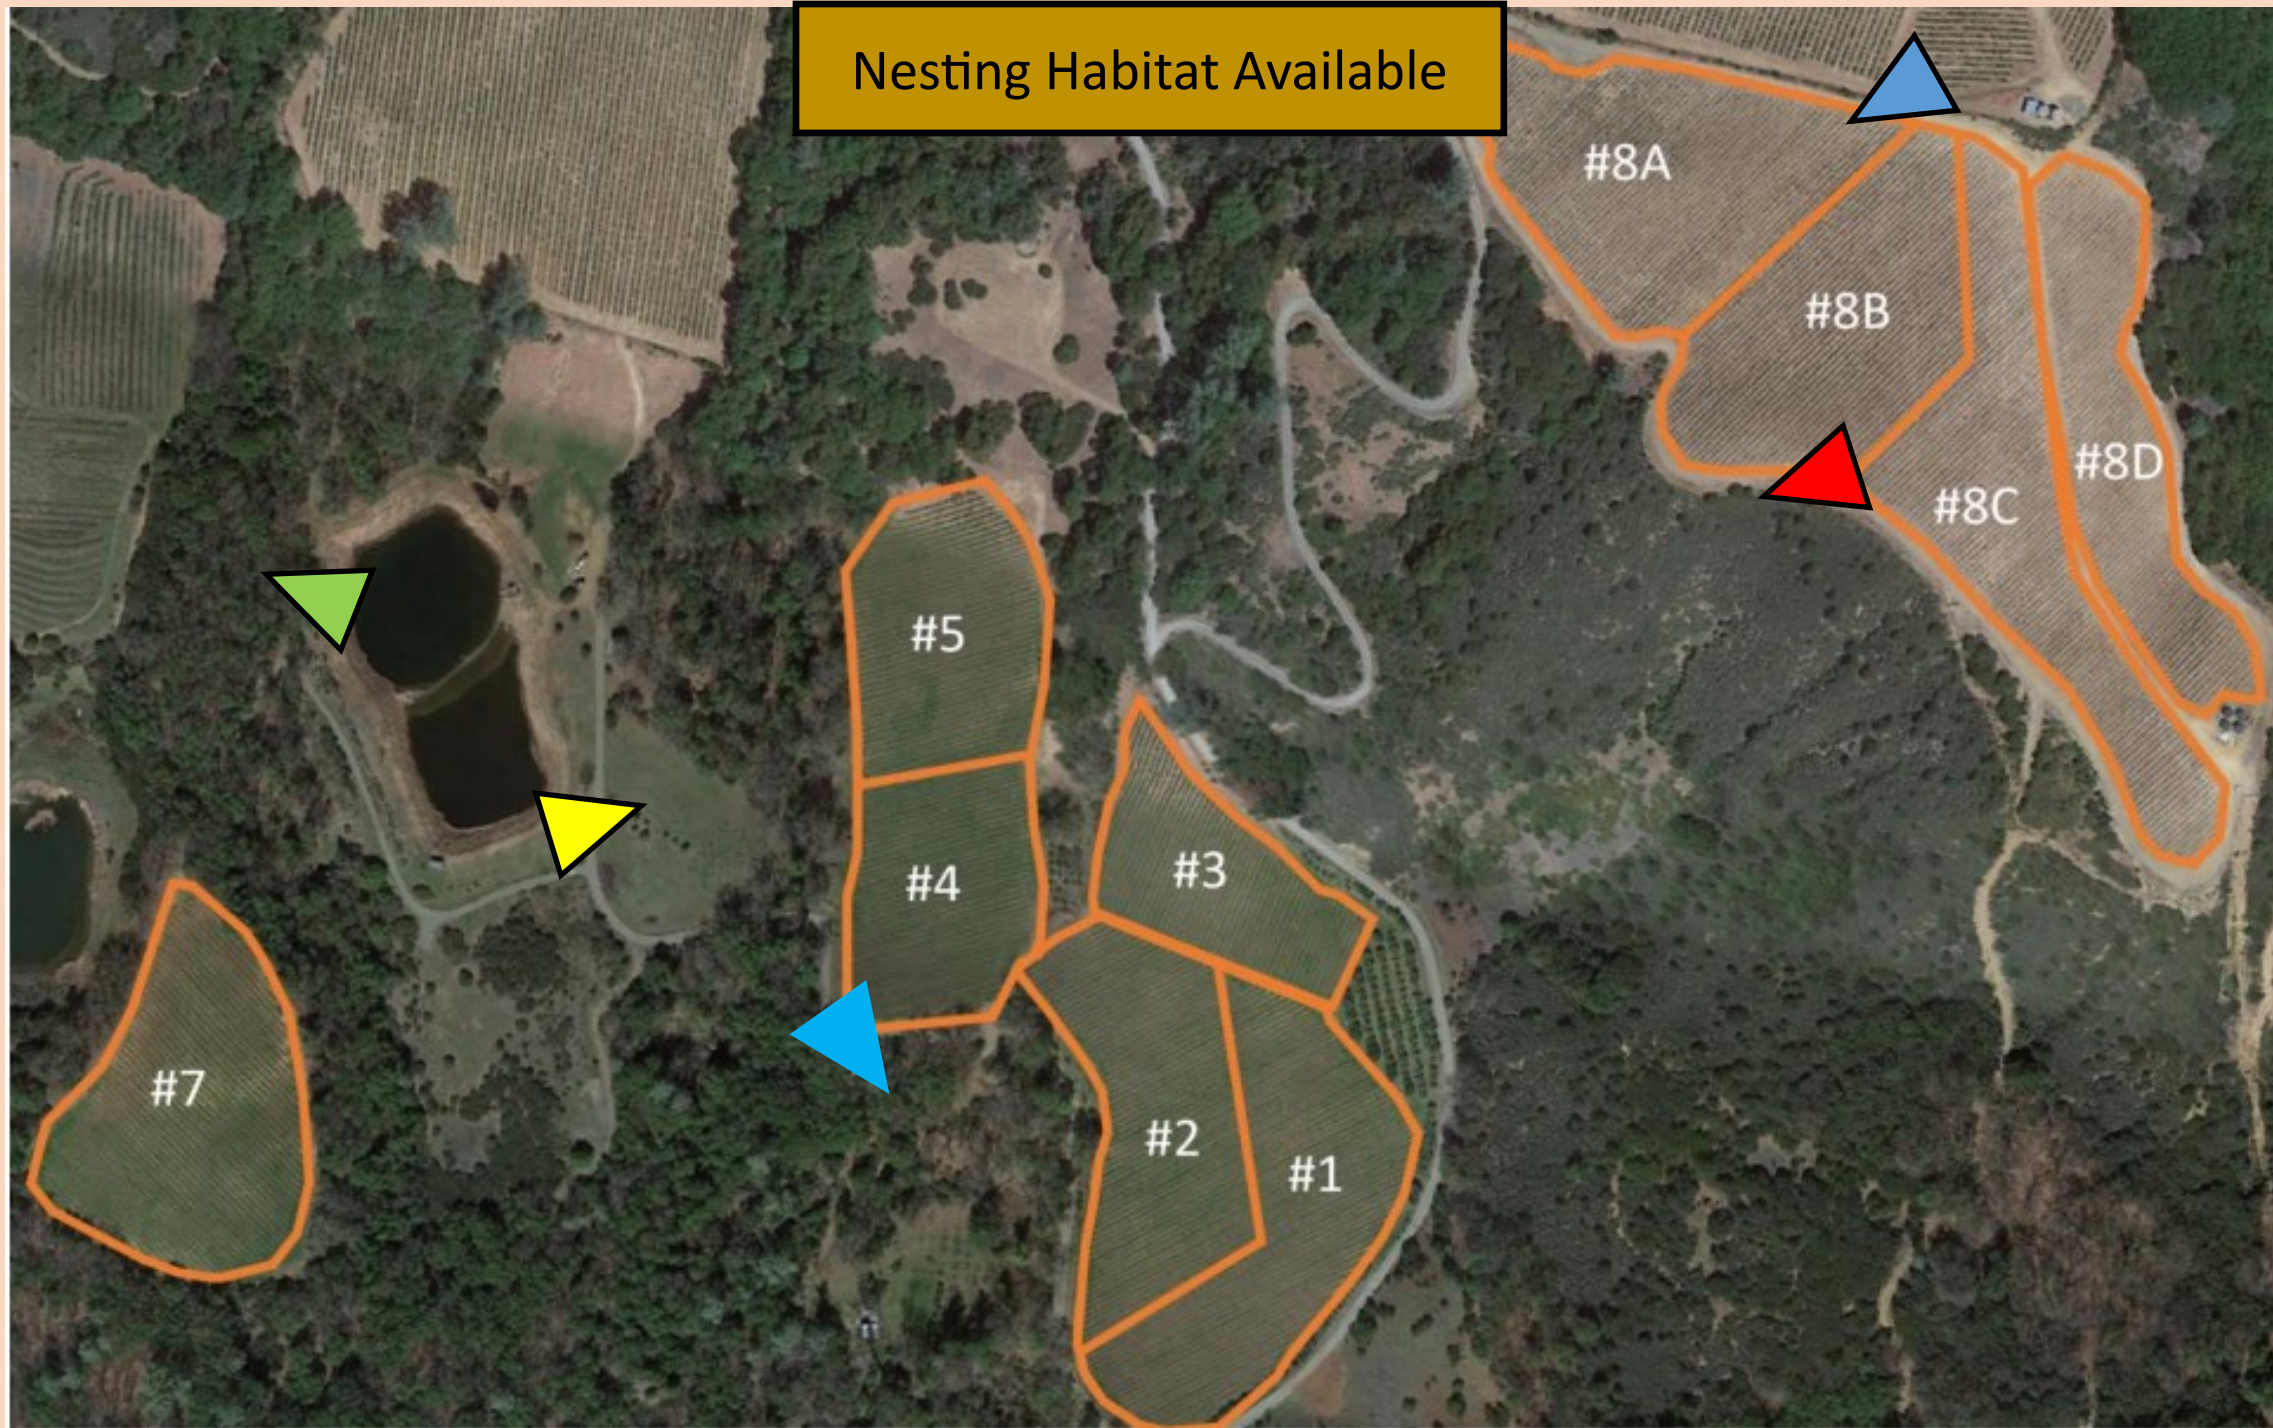

Archimedes
33344 Pine Mountain Road
Cloverdale, CA 95425

Block	Variety	Clone	Rootstock	Trellis	Planted	Spacing	#vines	Rows	Acres	Notes
1	Cab Sauv	7	101-14	VSP	2005	8x5	3485	58	3.2	
2	Cab Sauv	337	110R	VSP	2005	8x5	1852	54	1.7	
3	Cab Sauv	337	110R	VSP	2005	8x5	1634	50	1.5	
4	Cab Sauv	7	101-174	VSP	2005	8x5	1585	43	1.7	
5	Cab Sauv	4	3309	VSP	2005	8x5	1852	40	1.7	
7	Malbec	596	101-14	VSP	2005	8x5	2614	51	2.4	
8A	Cab Sauv	29	Schwartzman	VSP	2020	7x4	2492	65	1.6	
8B	Cab Sauv	29	Schwartzman	VSP	2020	7x4	3677	44	2.36	
8C	Cab Sauv	412	1103P	VSP	2020	7x4	3487	136	2.24	
8D	Cab Sauv	412	1103P	VSP	2020	7x4	2411	99	1.55	

Nesting Habitat Available

Our vineyards are surrounded by native oak woodlands and chaparral ecosystems. Due to the native habitat surrounding the vineyards we also have high levels of duff on the ground as well as cavity holes in dead trees.

Forage Available

Orchard with apples, pears and figs.

Madrones throughout property

Chaparral ecosystem consisting of coyote brush and manzanitas which provide forage in spring and fall

Natural springs pushing up

Seasonal creek (Dec-May)

Ponds

Irrigation year round