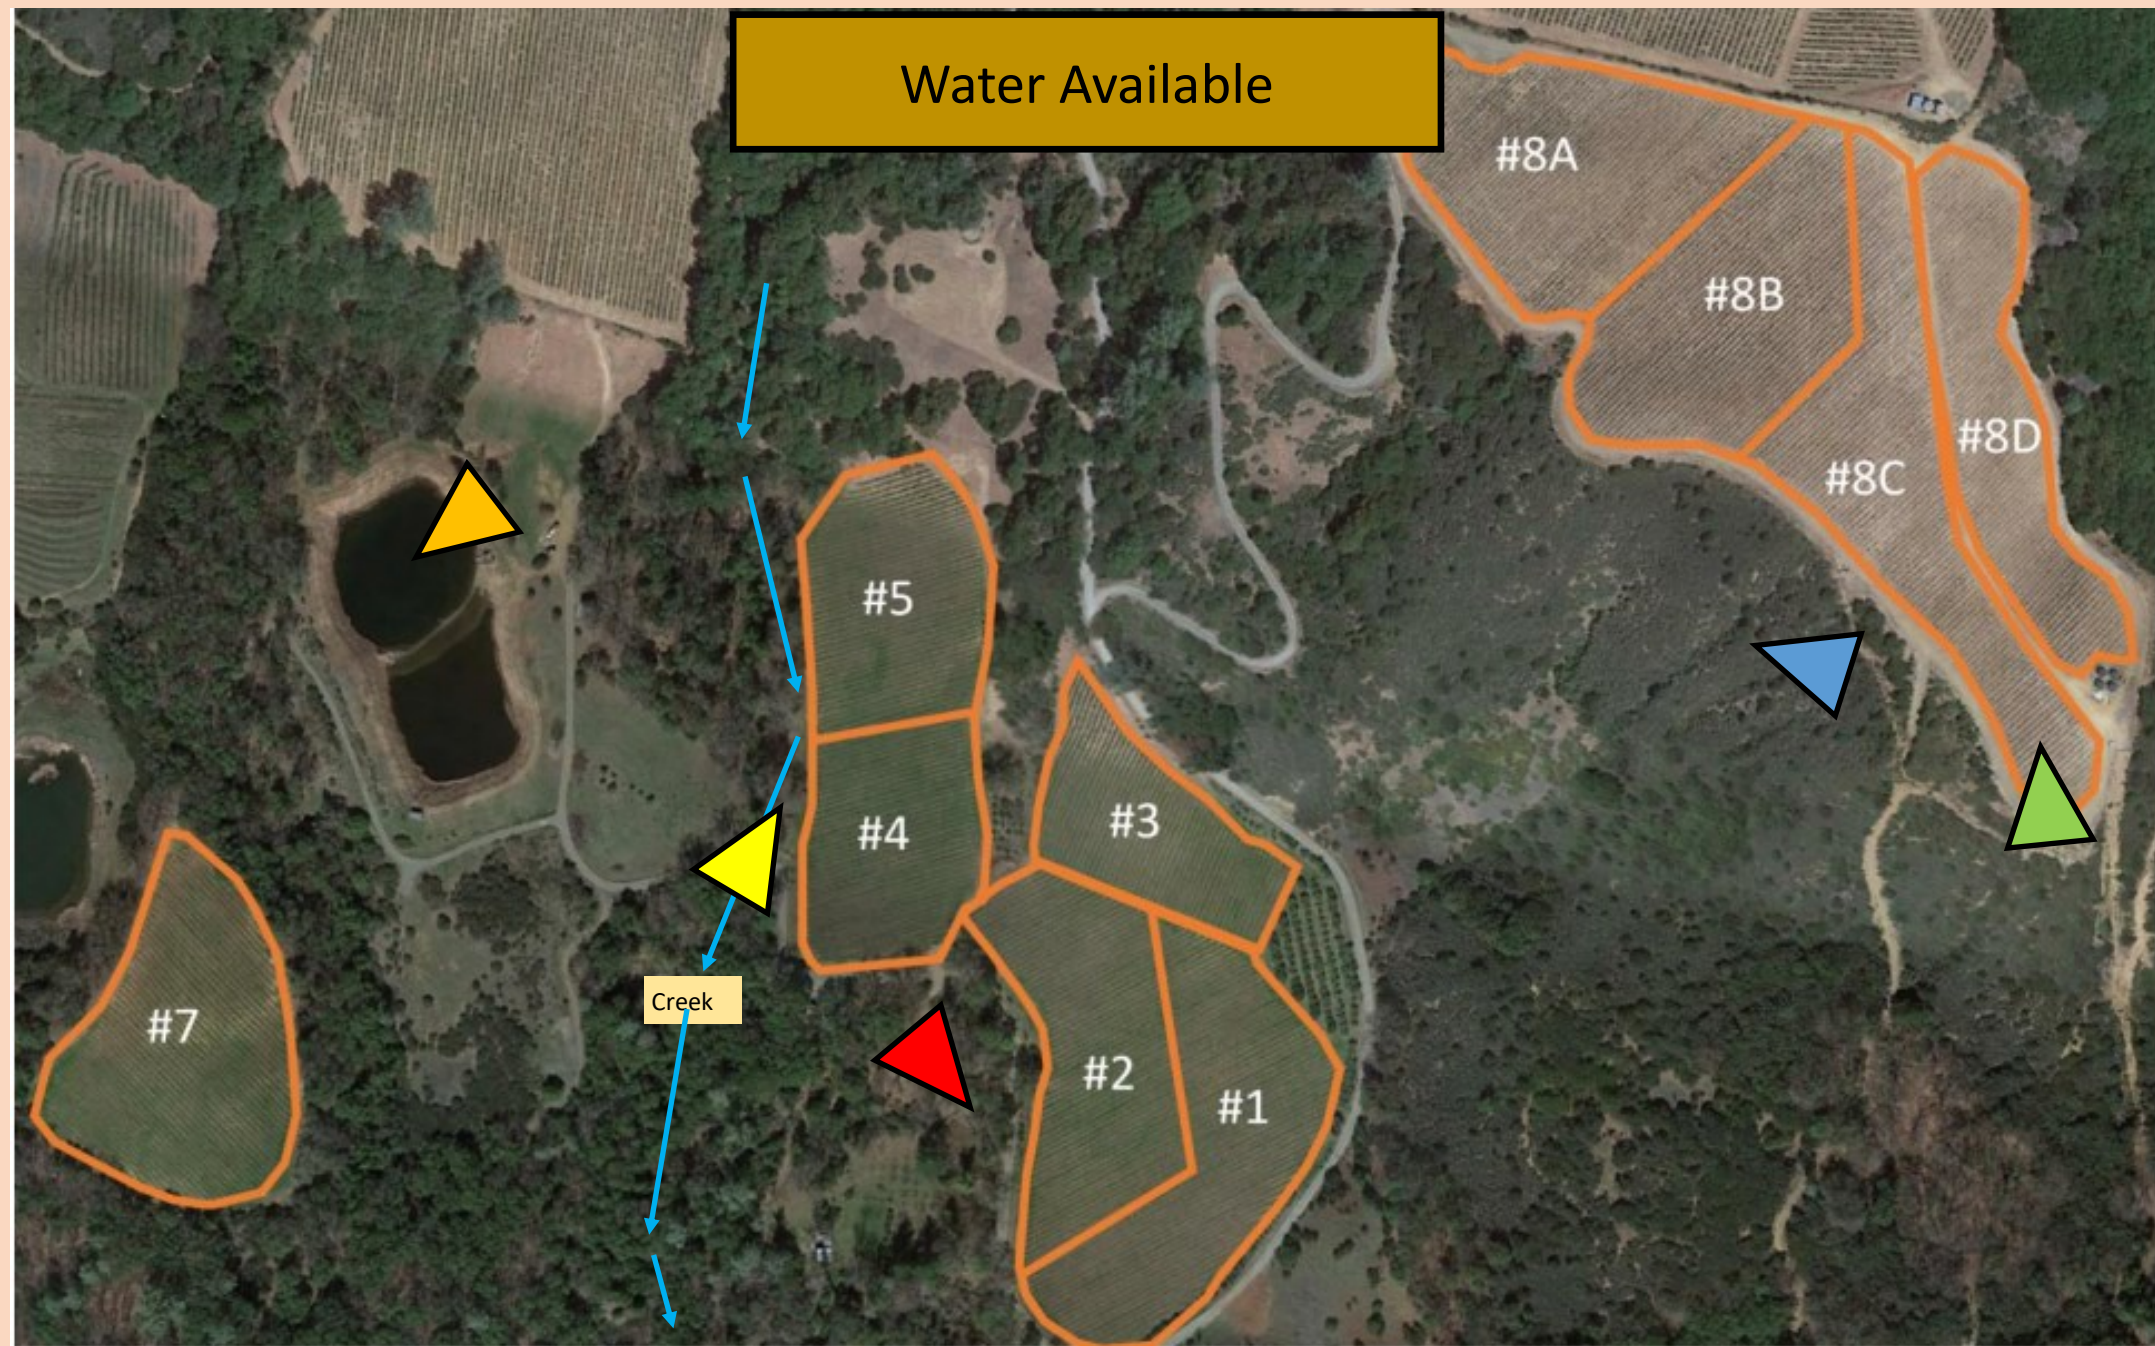

Nesting Habitat Available

Our vineyards are surrounded by native oak woodlands and chaparral ecosystems. Due to the native habitat surrounding the vineyards we also have high levels of duff on the ground as well as cavity holes in dead trees.

Forage Available

Orchard with apples, pears and figs.

Madrones throughout property

Chaparral ecosystem consisting of coyote brush and manzanitas which provide forage in spring and fall

Natural springs pushing up

Seasonal creek (Dec-May)

Ponds

Irrigation year round