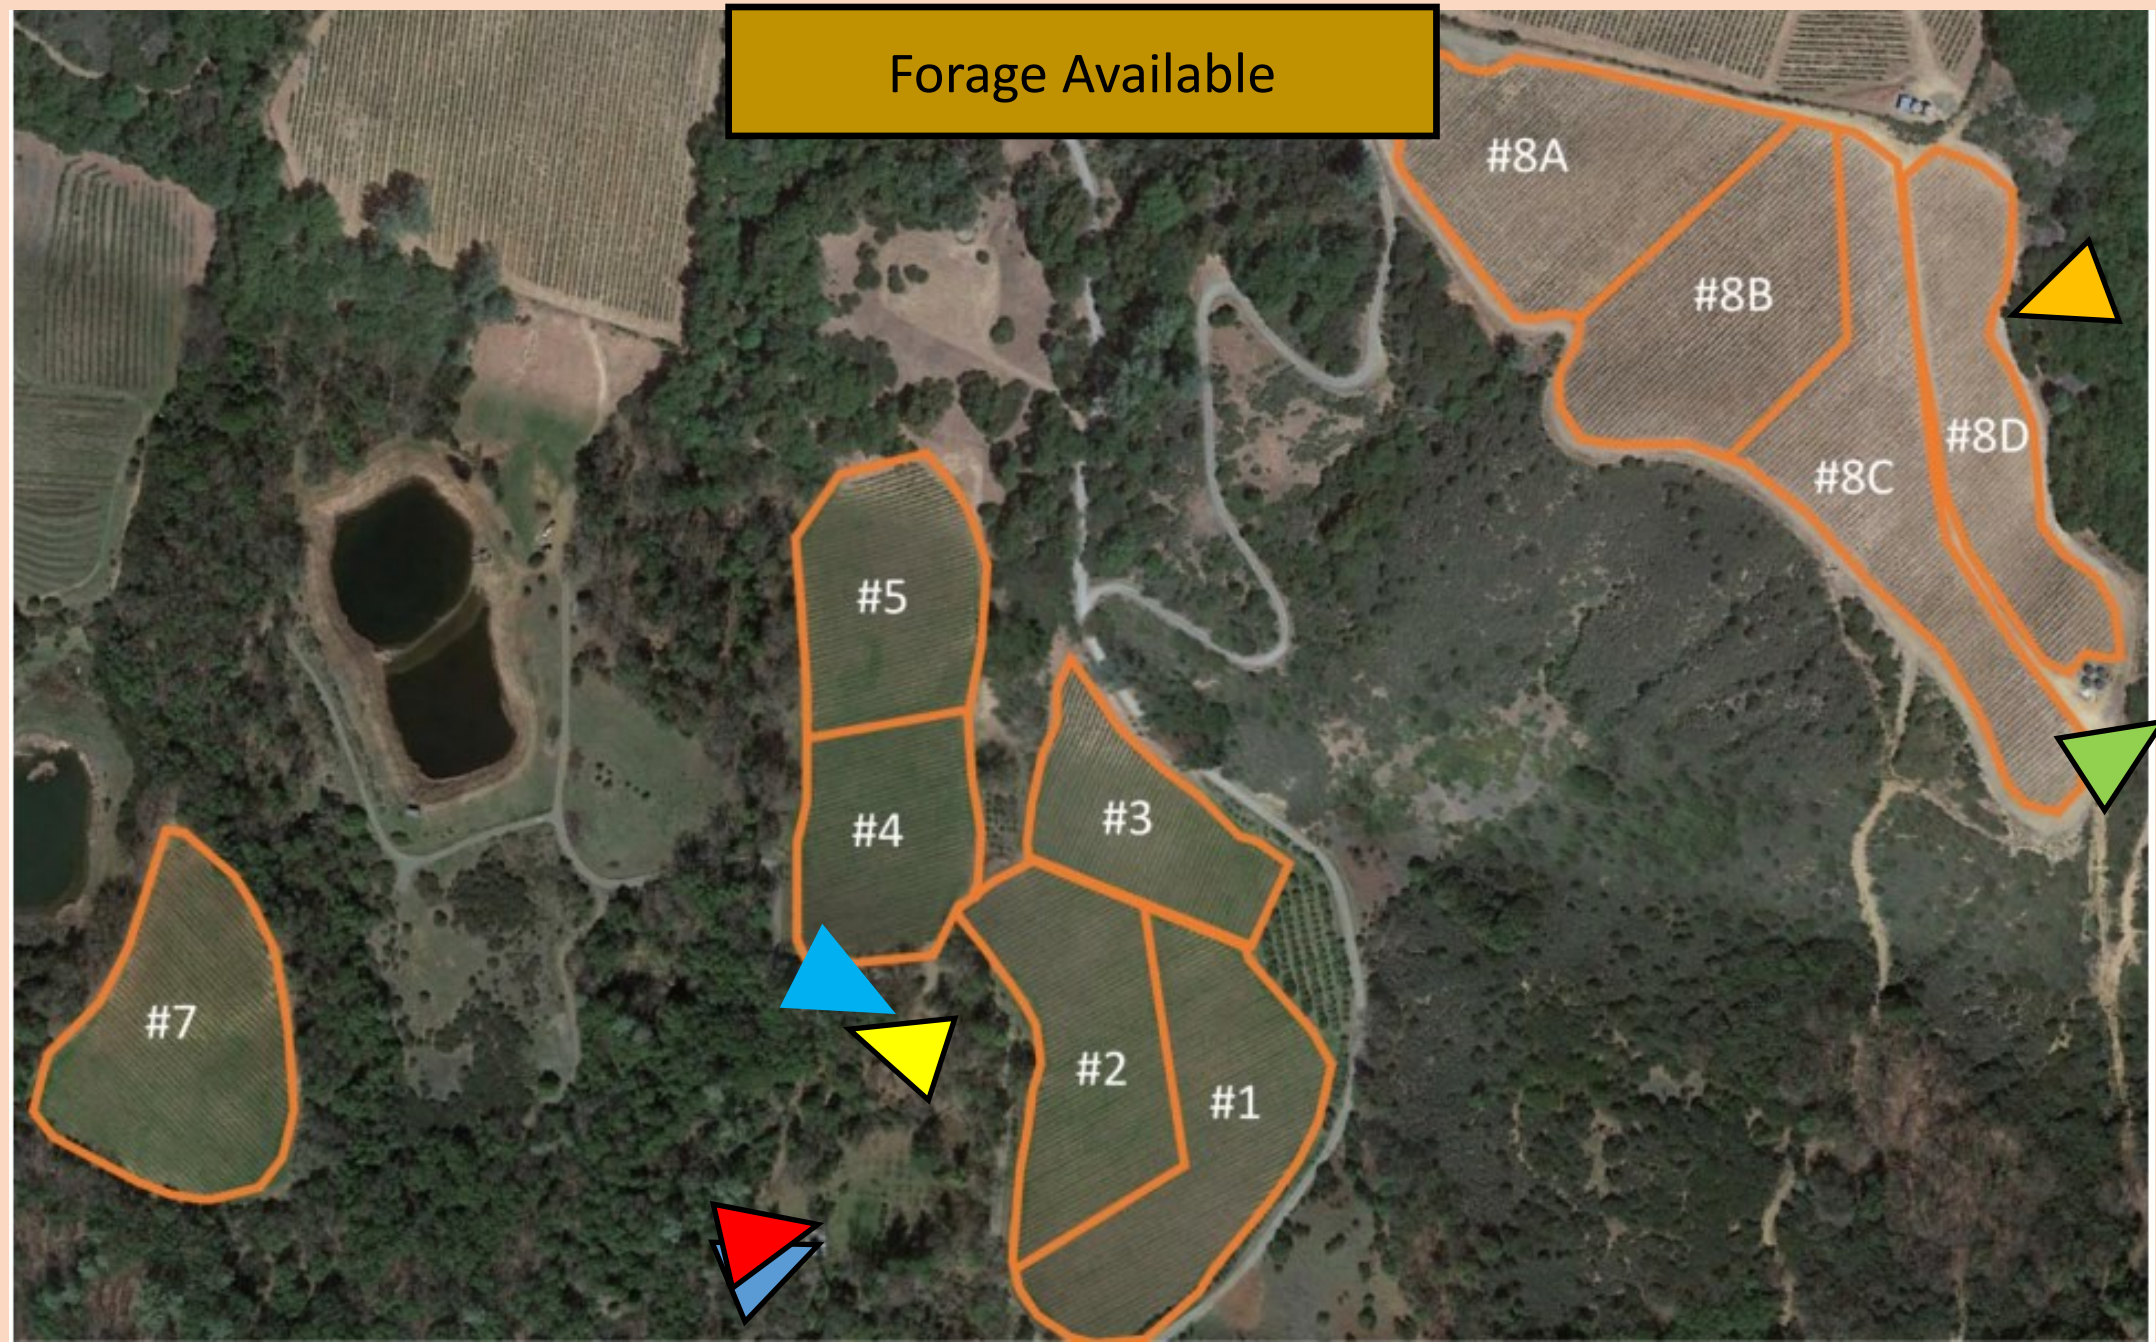

Archimedes
33344 Pine Mountain Road
Cloverdale, CA 95425

Block	Variety	Clone	Rootstock	Trellis	Planted	Spacing	#vines	Rows	Acres	Notes
1	Cab Sauv	7	101-14	VSP	2005	8x5	3485	58	3.2	
2	Cab Sauv	337	110R	VSP	2005	8x5	1852	54	1.7	
3	Cab Sauv	337	110R	VSP	2005	8x5	1634	50	1.5	
4	Cab Sauv	7	101-174	VSP	2005	8x5	1585	43	1.7	
5	Cab Sauv	4	3309	VSP	2005	8x5	1852	40	1.7	
7	Malbec	596	101-14	VSP	2005	8x5	2614	51	2.4	
8A	Cab Sauv	29	Schwartzman	VSP	2020	7x4	2492	65	1.6	
8B	Cab Sauv	29	Schwartzman	VSP	2020	7x4	3677	44	2.36	
8C	Cab Sauv	412	1103P	VSP	2020	7x4	3487	136	2.24	
8D	Cab Sauv	412	1103P	VSP	2020	7x4	2411	99	1.55	

Nesting Habitat Available

Our vineyards are surrounded by native oak woodlands and chaparral ecosystems. Due to the native habitat surrounding the vineyards we also have high levels of duff on the ground as well as cavity holes in dead trees.

Forage Available

Orchard with apples, pears and figs.

Madrones throughout property

Chaparral ecosystem consisting of coyote brush and manzanitas which provide forage in spring and fall

Natural springs pushing up

Seasonal creek (Dec-May)

Ponds

Irrigation year round