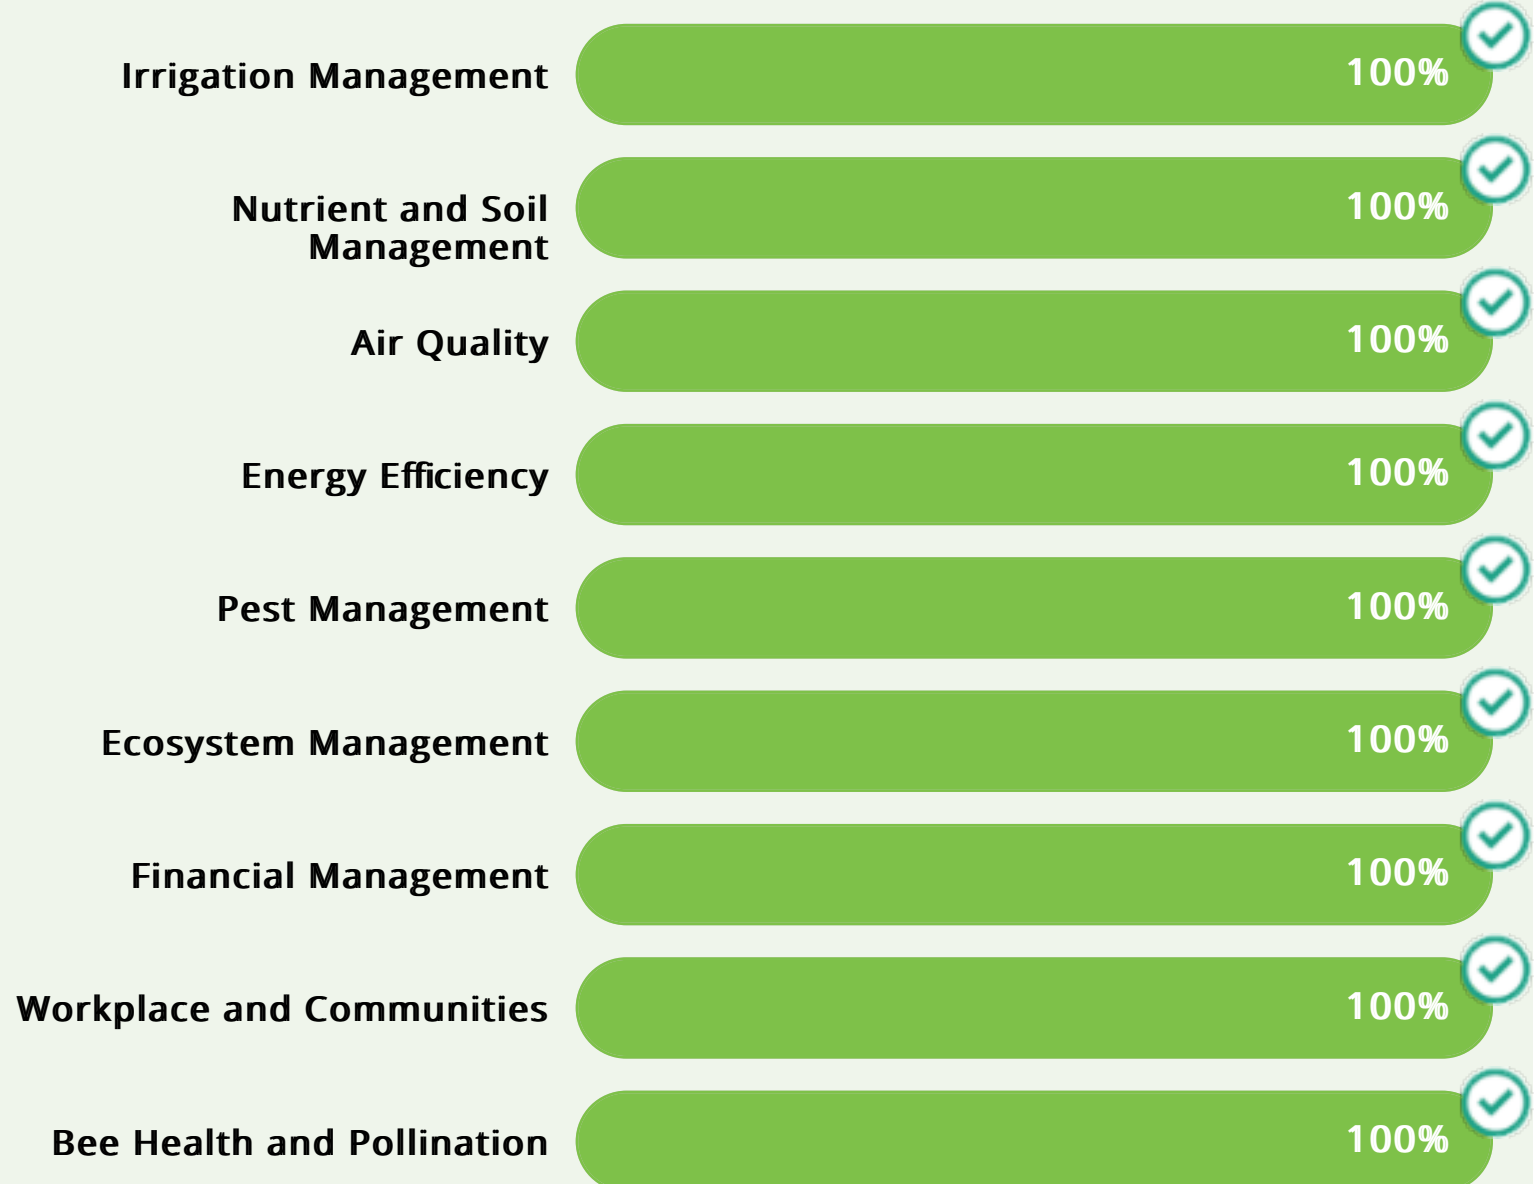

Assessments ▾

Tools ▾

Reports ▾

Data Share

Assessments Dashboard

Overview

1

Orchard
(18.6 Acres)

1 out of 1
Assessments
completed

0 out of 1
Orchard profiles
completed

Pick up where I left off: Bee Health and Pollination: Clare Takhar

Clone Completed Assessments

Progress Summary Report

Orchard Profile

Assessment Modules

All 1 ▾ Not Started 0 ▾ In Progress 0 ▾ Completed 1 ▾

Clare Takhar

ASSESSMENTS

- Assessments Dashboard
- Add/Edit Orchards
- Clone Assessments
- Map Center
- Education Text
- Data Share

TOOLS

- Tools Dashboard
- N Calculator
- Irrigation Calculator
- INMP Tool
- 2025 Goals

REPORTS

- Reports Dashboard
- Assessment Answers
- Assessment Comparison
- Assessment Progress Summary
- Bee Friendly Farming Eligibility
- FSA Performance
- ILRP Compliance Map
- INMP Summary
- INMP Worksheet
- Irrigation Improvement Continuum

HOME

- EVENTS
- BENEFITS OF CASP
- CONTACT US
- HELP