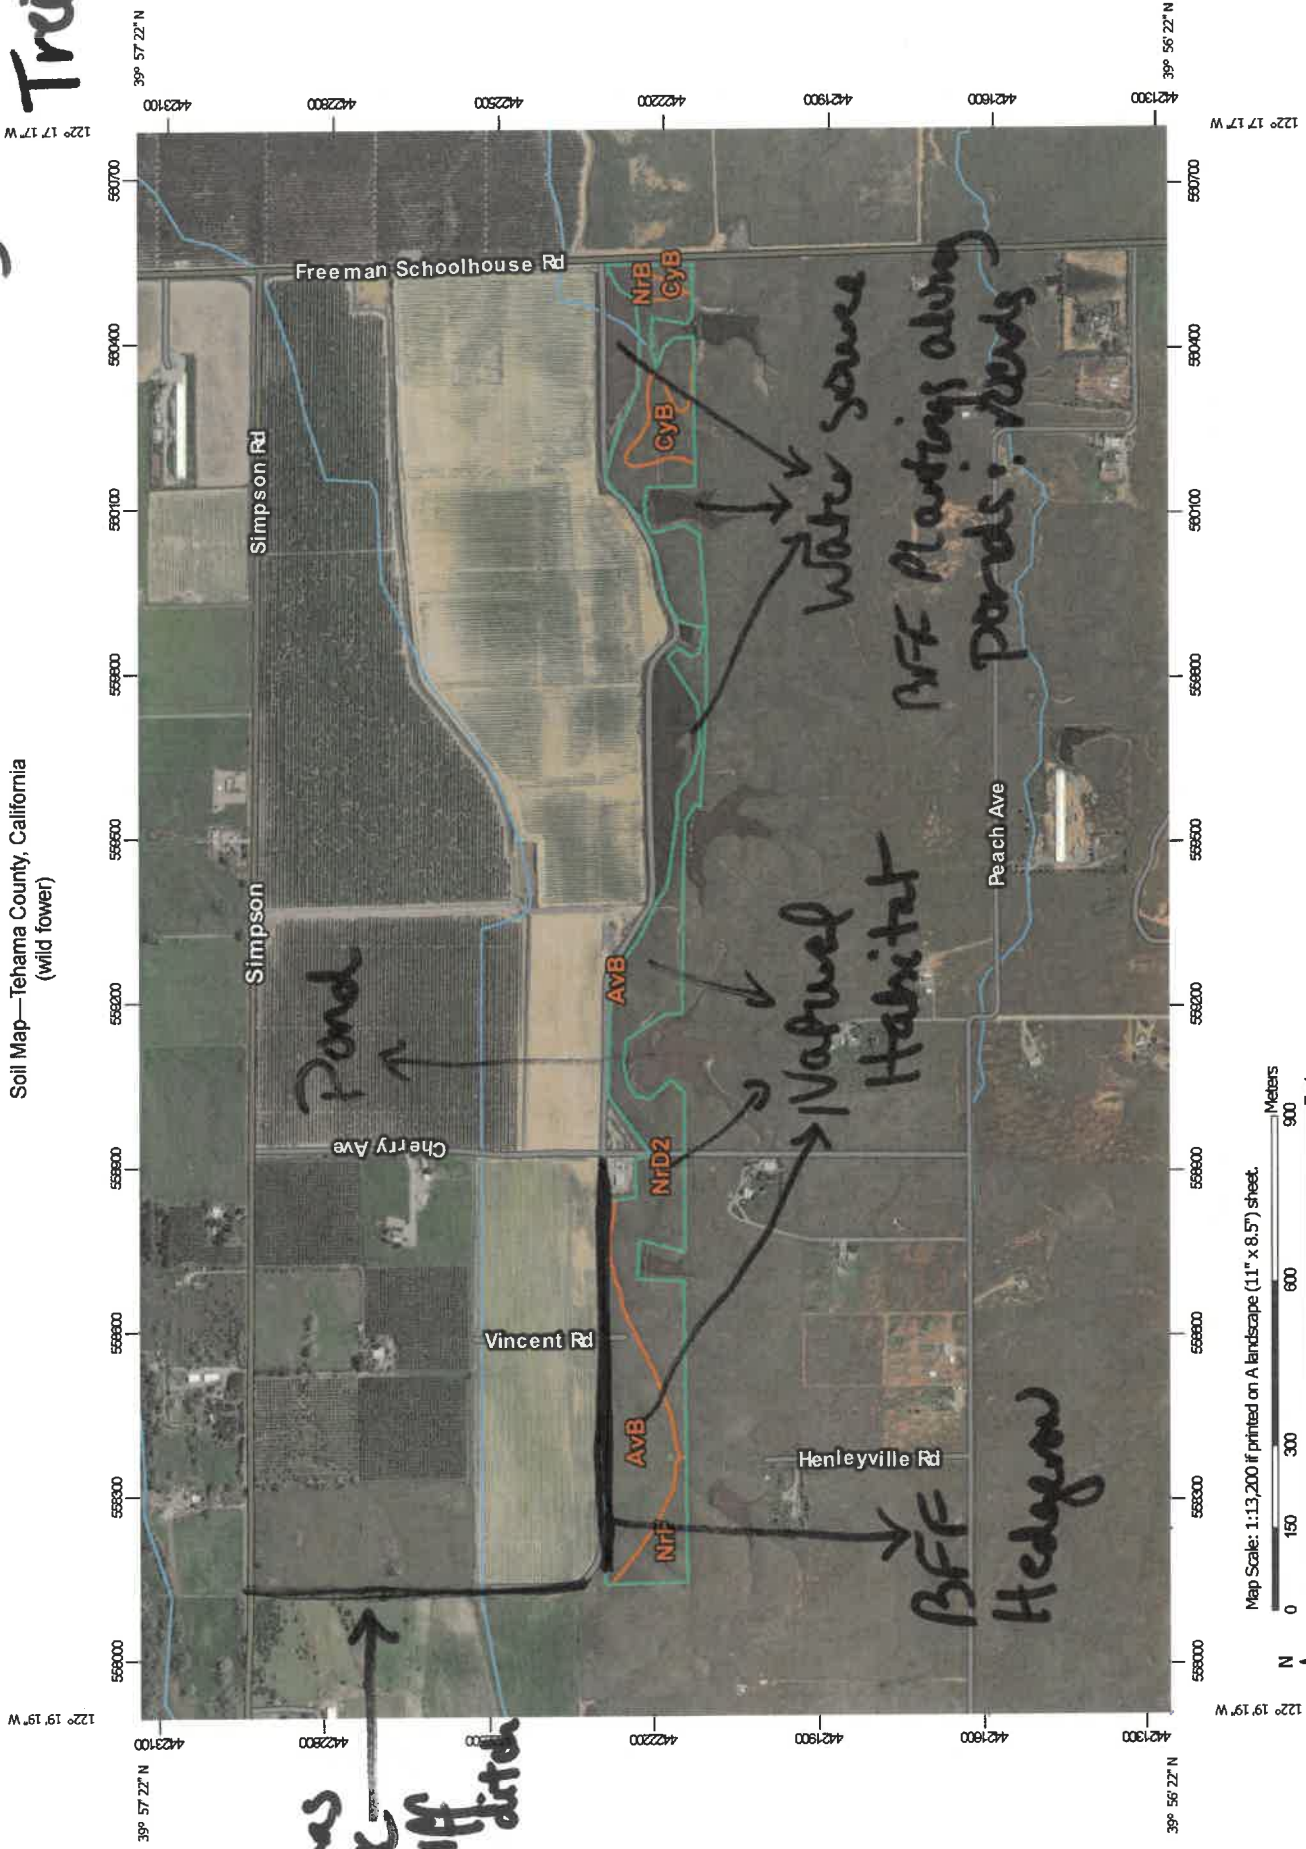

42w Acres - Giving Trees

Soil Map—Tehama County, California
(wild flower)

Map Scale: 1:13,200 if printed on A landscape (11" x 8.5") sheet.

Map projection: Web Mercator Corner coordinates: WGS84 Edge ticks: UTM Zone 10N WGS84