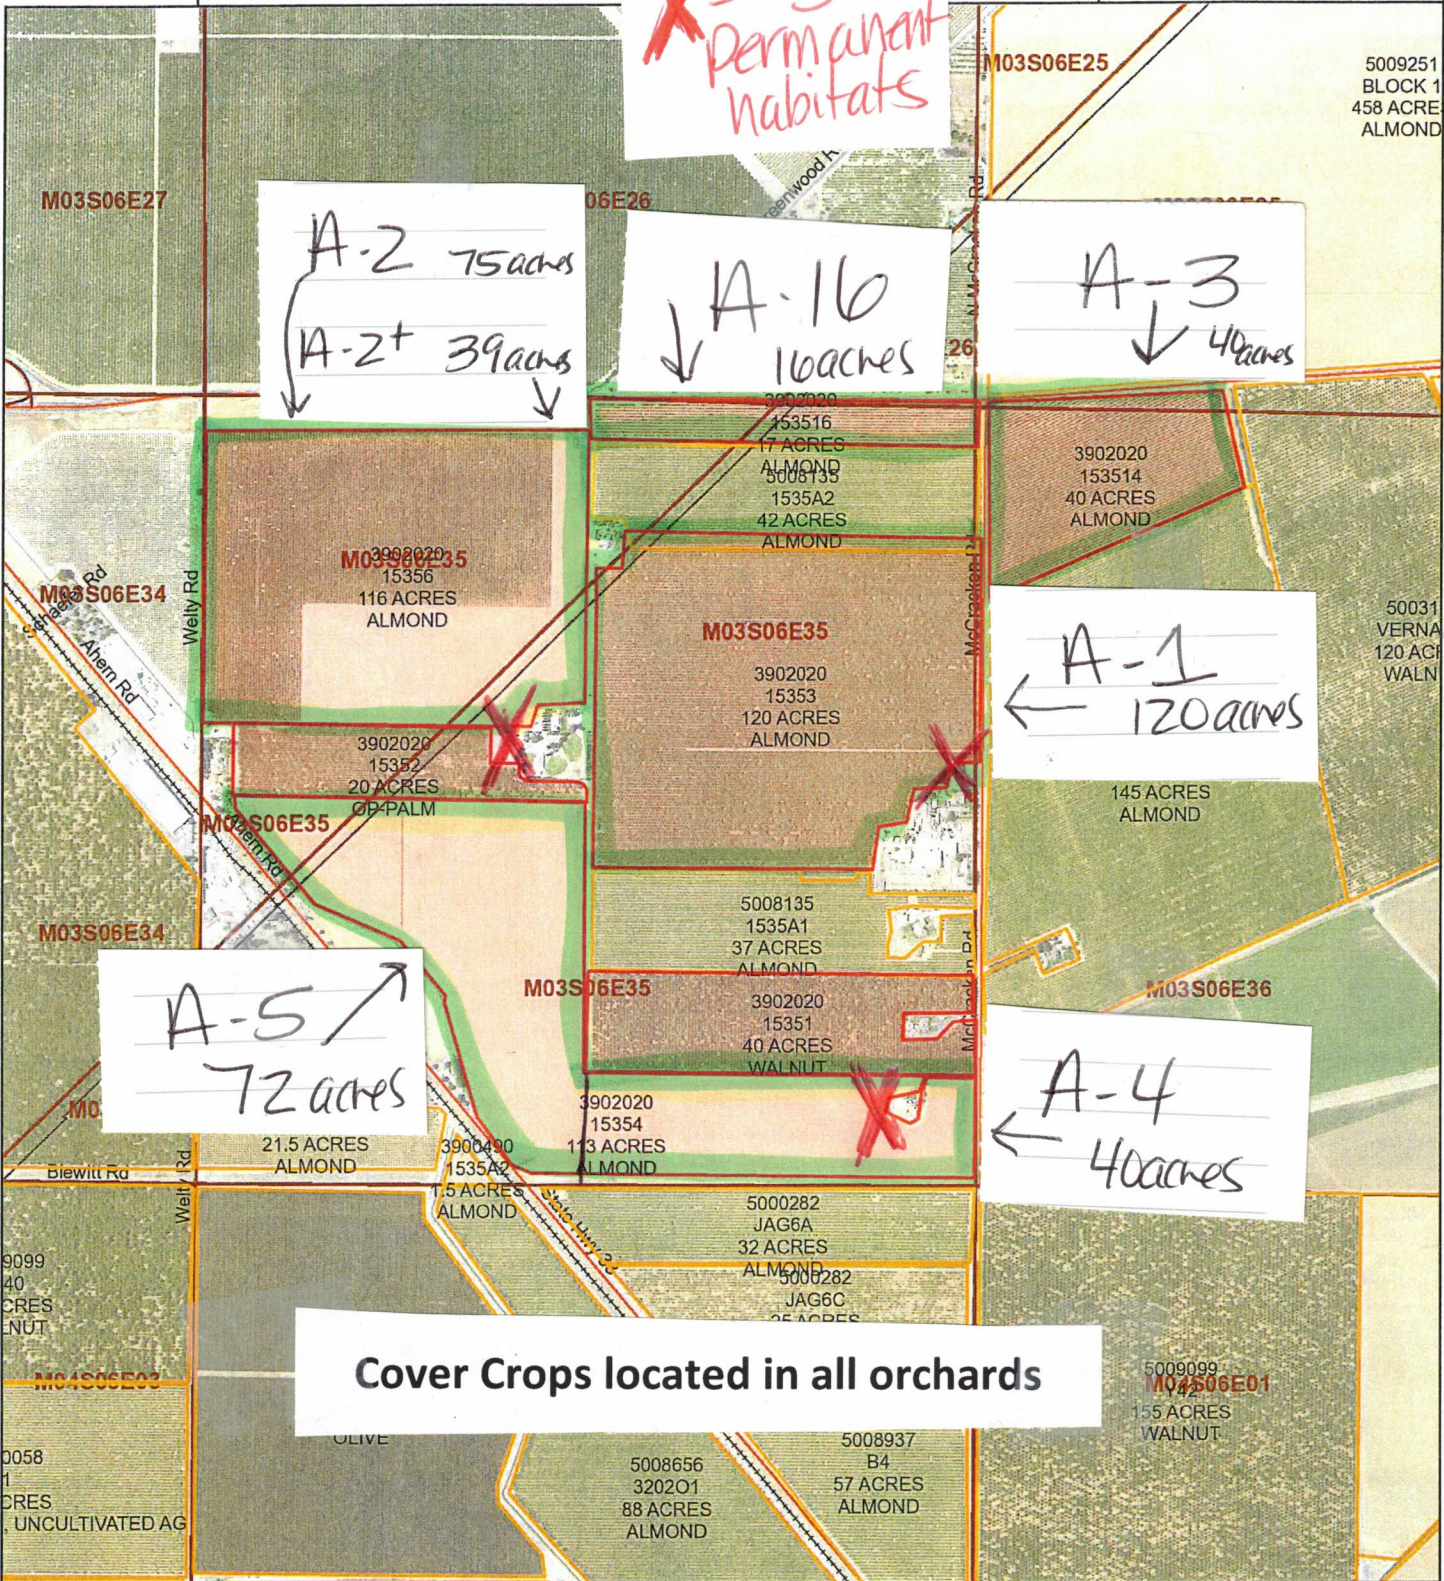

Stanislaus County	Permit Number: 3902020
MCCRACKEN RD BETWEEN MAZE BLVD & BLEWETT RD	Created On: 12/21/2021
VERNALIS, CA	Operator: BOGETTI, MIKE AND ALBERT JR.

~~X~~ - 3 Permanent Habitats

A-2 75 acres
A-2+ 39 acres

A-1b 16 acres

A-3 40 acres

A-1 120 acres

A-5 72 acres

A-4 40 acres

Cover Crops located in all orchards

Included Sites:	15351, 153514, 153516, 15352, 15353, 15354, 15356	
Grower Init:	<i>CS</i>	

Insp Init: *JM* Date: 1-19-22