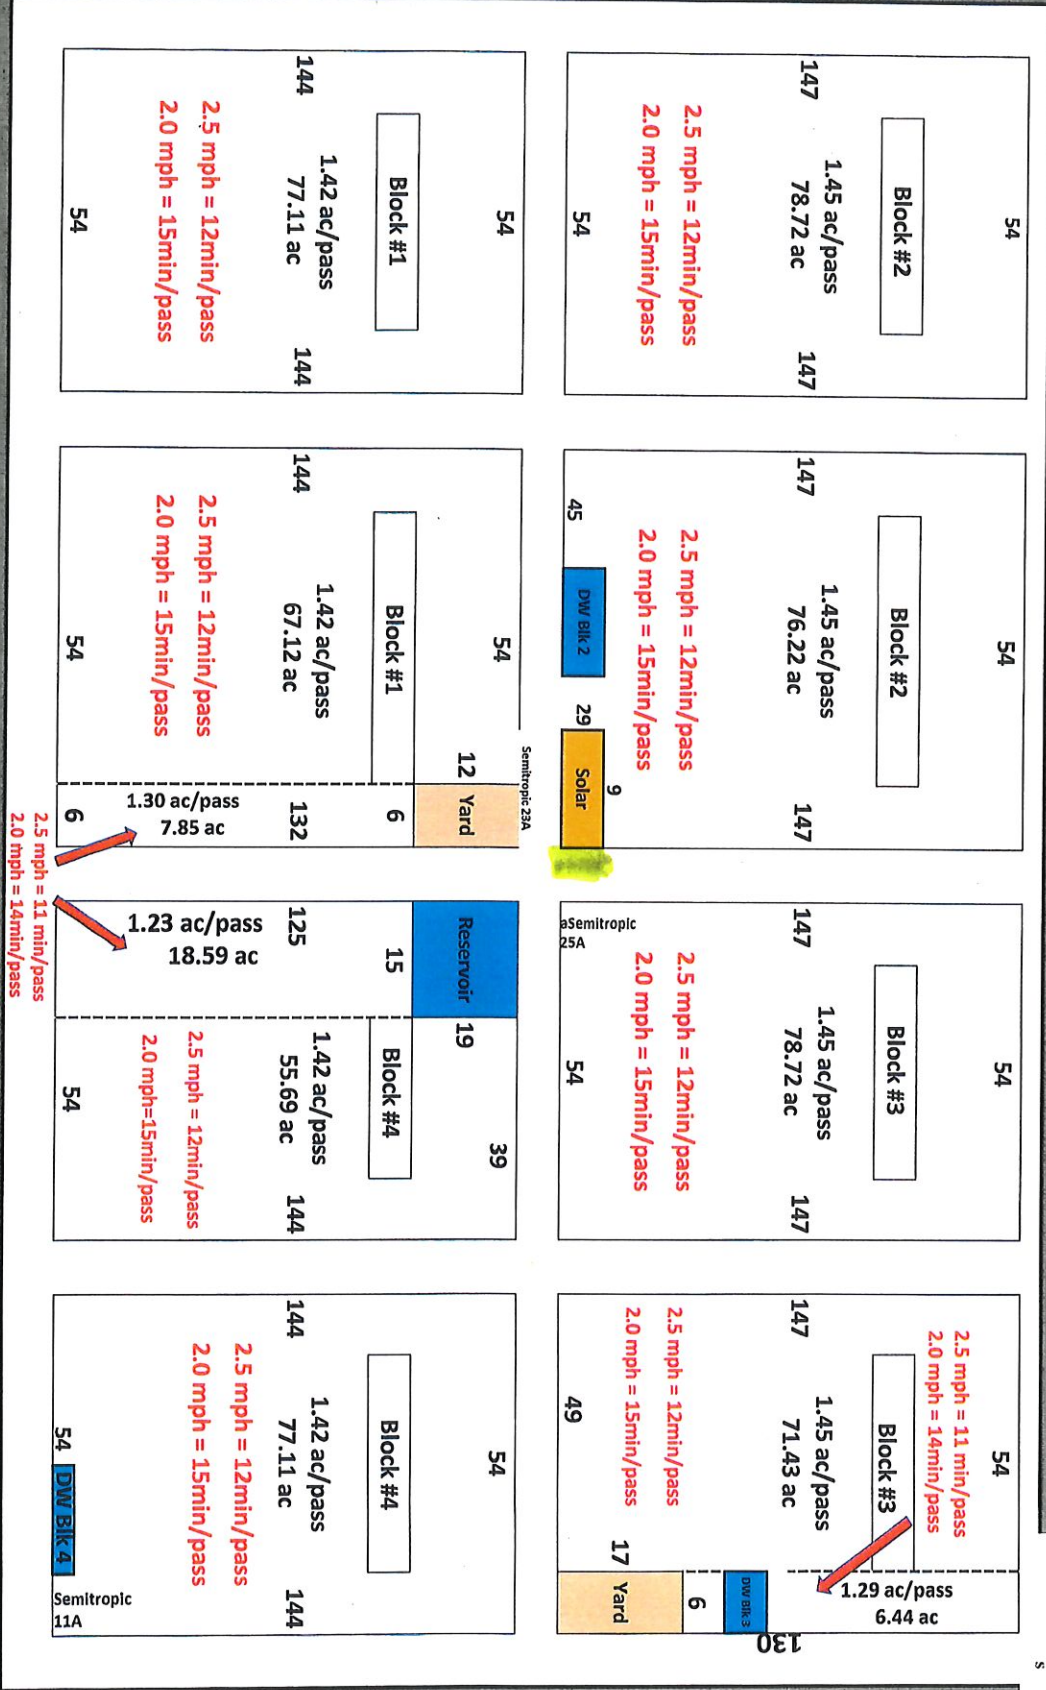

~~NO~~ 40 plants
 East side fence
 6' A Part
 6' A Part from fence

Paul Kern

Spacing: 24 X 18
 Double Drip
 Map Acres: 615
 Actual Acres: 616.2

McCormbs

Rowlee Road

Mckiben

HWY 46

Delivered 40 ~ 10/29