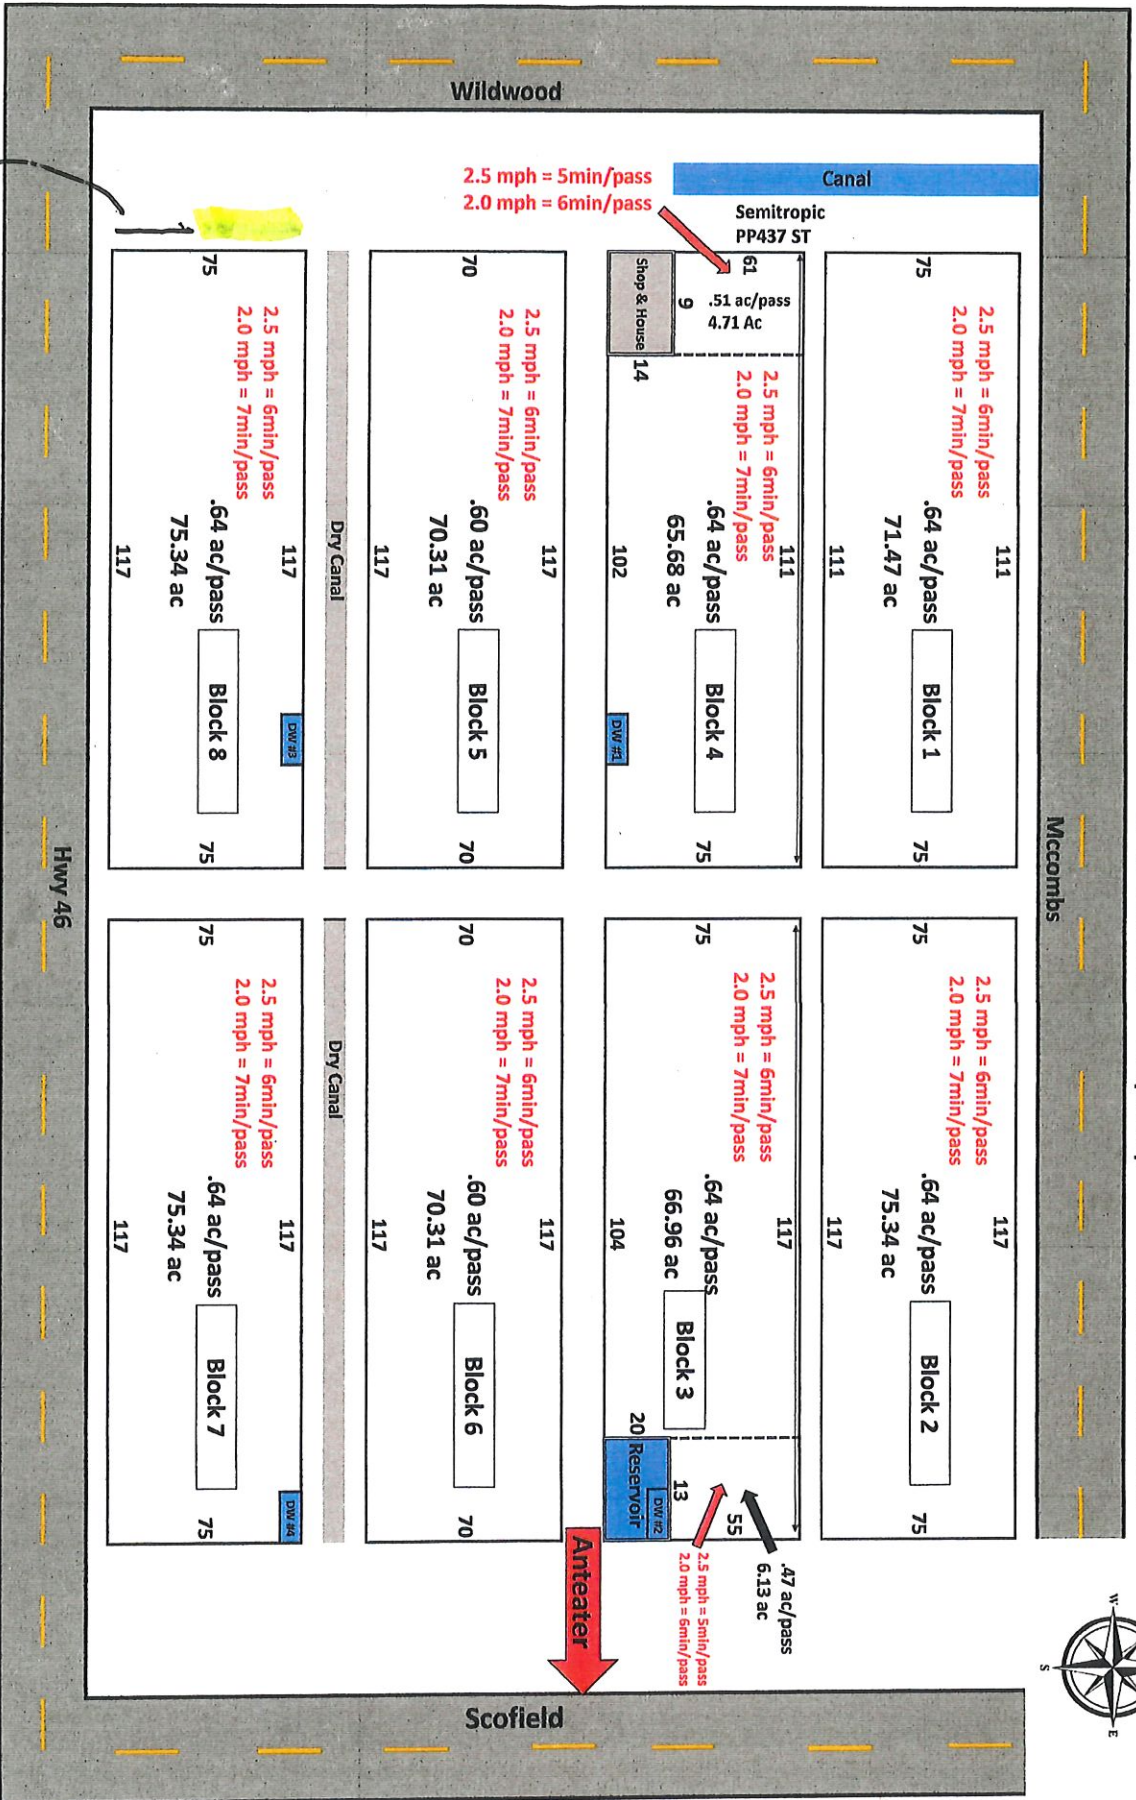

Aztec

Spacing: 22 X 17
Double Drip

Map Acres: 580.59
Actual Acres: 579.10

Miccombs

Notes:

- Block 1 ~ Total Block Every 4th Row ~ 6.5 Ac
- Block 4 ~ 102 Passes East of Shop/Houses. Every 4th Row ~ 5.97 Ac
- Block 5 ~ Every 4th Row minus 2 pass on west side ~ 5.97 Ac

40 Plants
Added to sheet Row of Almonds
60' APART

Aztec

Spacing: 22 X 17
 Double Drip

Map Acres: 580.59
 Actual Acres: 579.10

↓ **Sheet Row of Almonds**
 Delivered 10/29 ~ 40 Plants