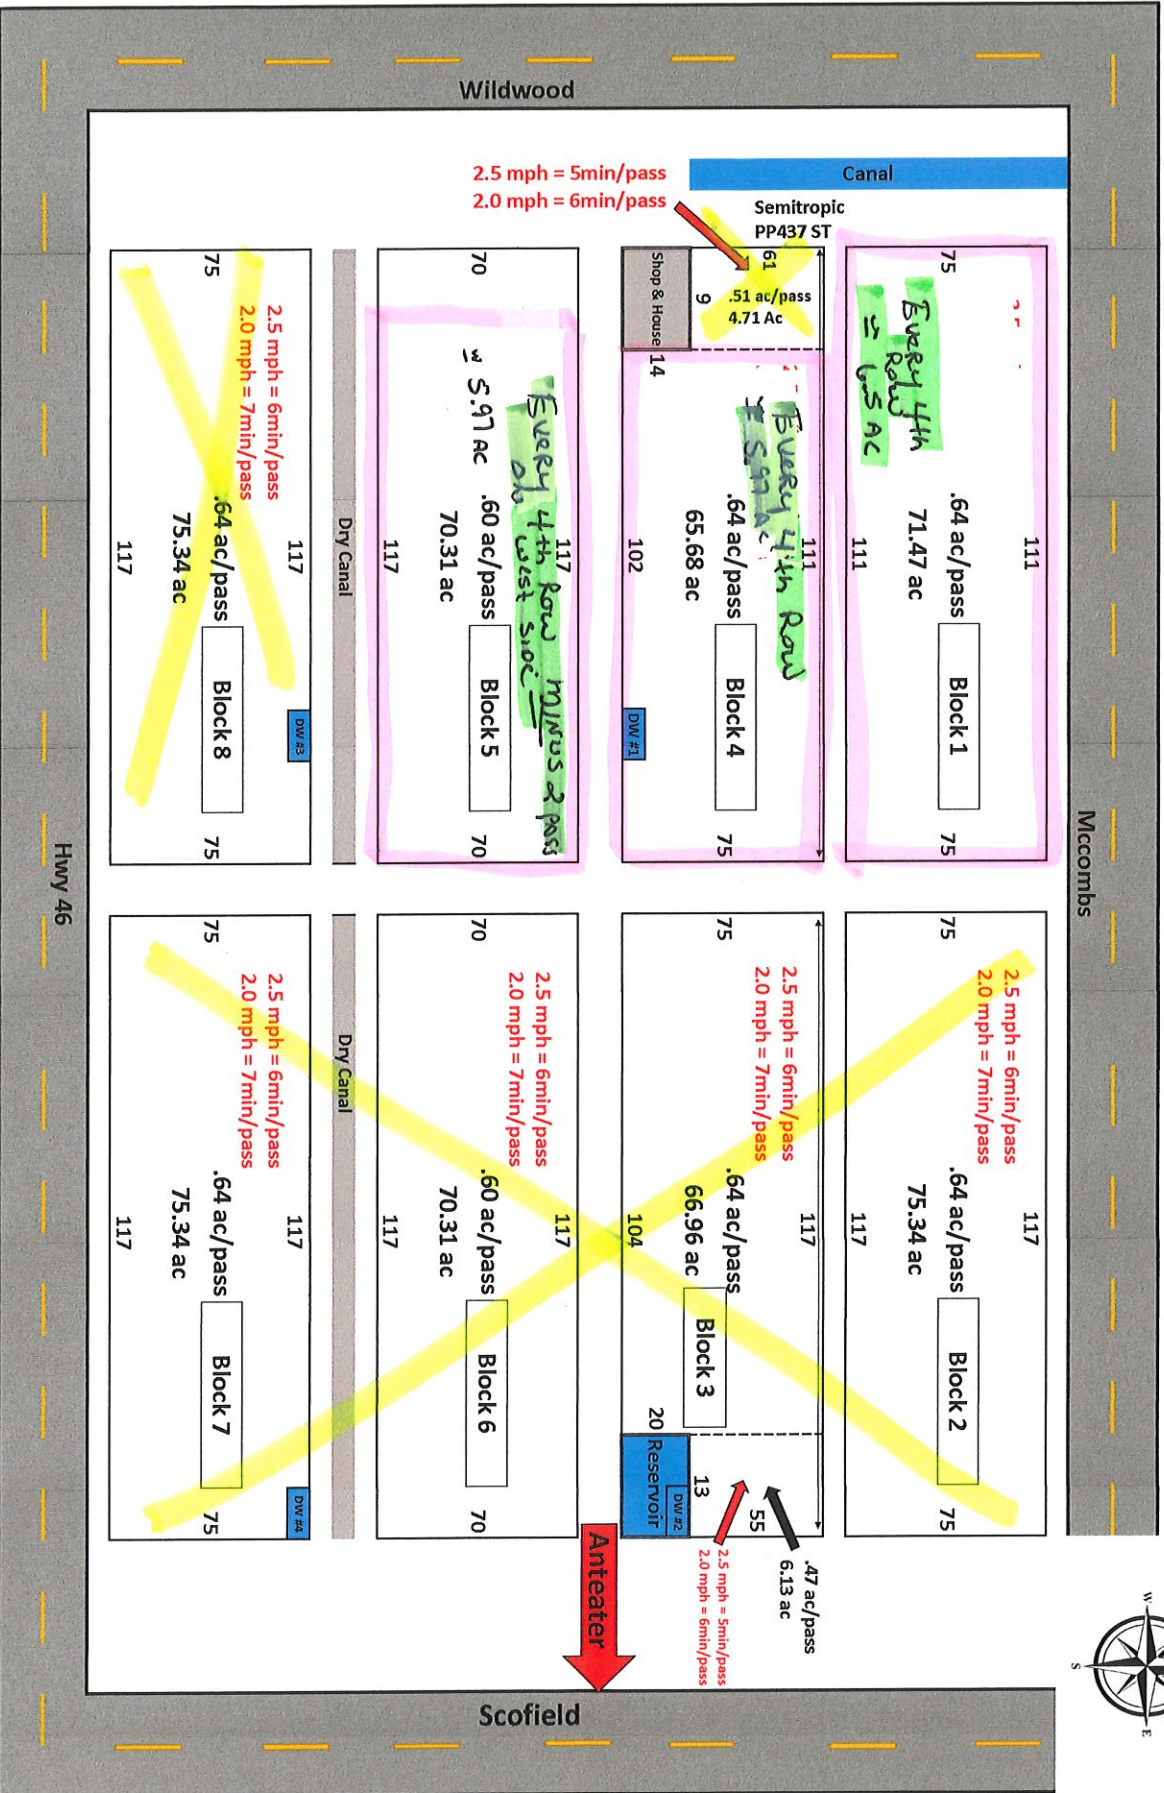

Aztec

Spacing: 22 X 17
Double Drip

Map Acres: 580.59
Actual Acres: 579.10

Miccombs

Notes:

- Block 1 ~ Total Block Every 4th Row ~ 6.5 Ac
- Block 4 ~ 102 Passes East of Shop/Houses. Every 4th Row ~ 5.97 Ac
- Block 5 ~ Every 4th Row minus 2 pass on west side ~ 5.97 Ac

40 Plants
Added to sheet Row of Almonds
60' APART

Aztec

Spacing: 22 X 17
 Double Drip

Map Acres: 580.59
 Actual Acres: 579.10

↓ **Sheet Row of Almonds**
 Delivered 10/29 ~ 40 Plants