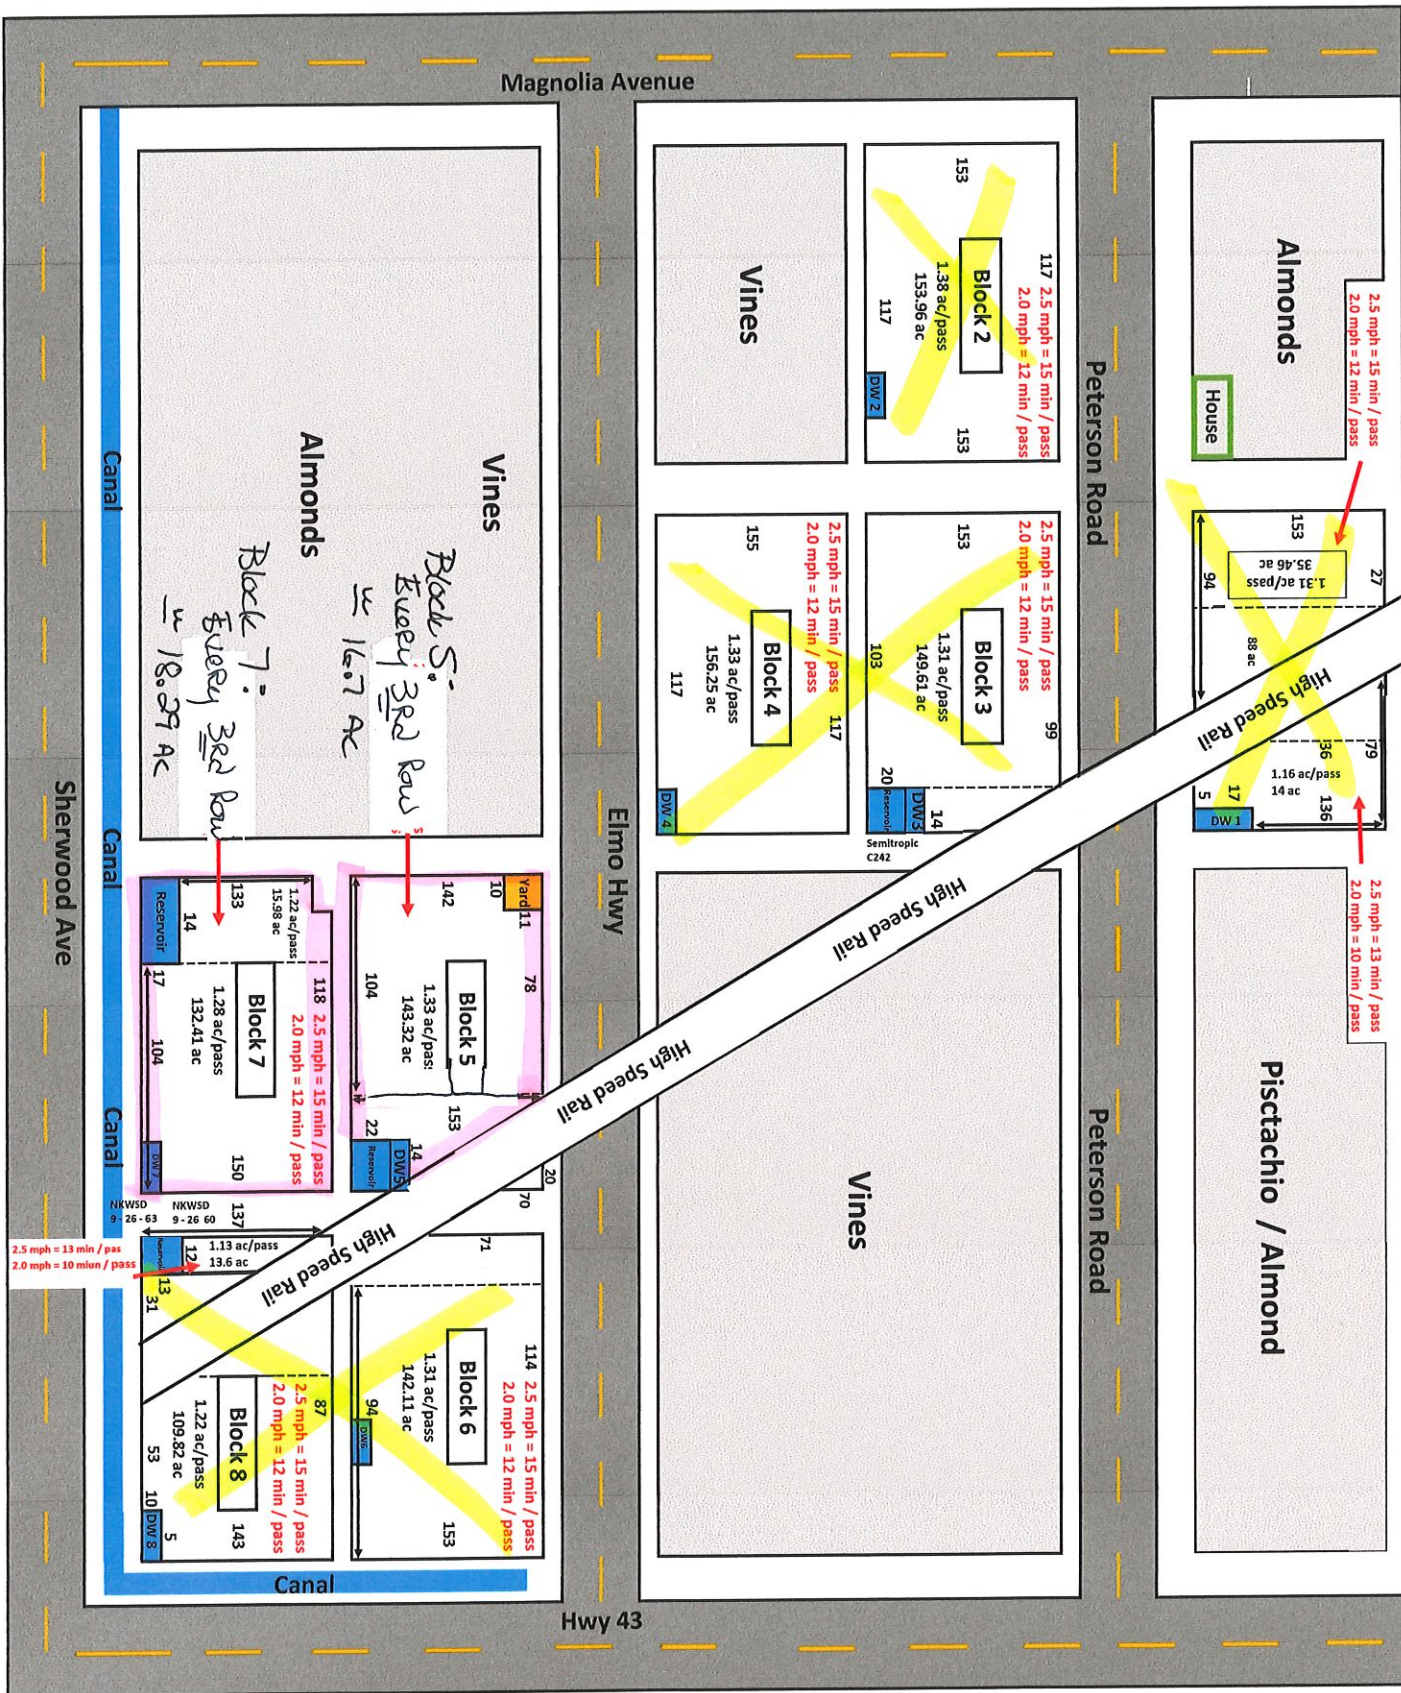

# 49er

Spacing: 22 X 17  
Double Drip  
1153 ac-- post HSR

49C

Spacing: 22 X 17 1153 ac - post HSR  
Double Drip

100 gal = 840 loads  
700 gal