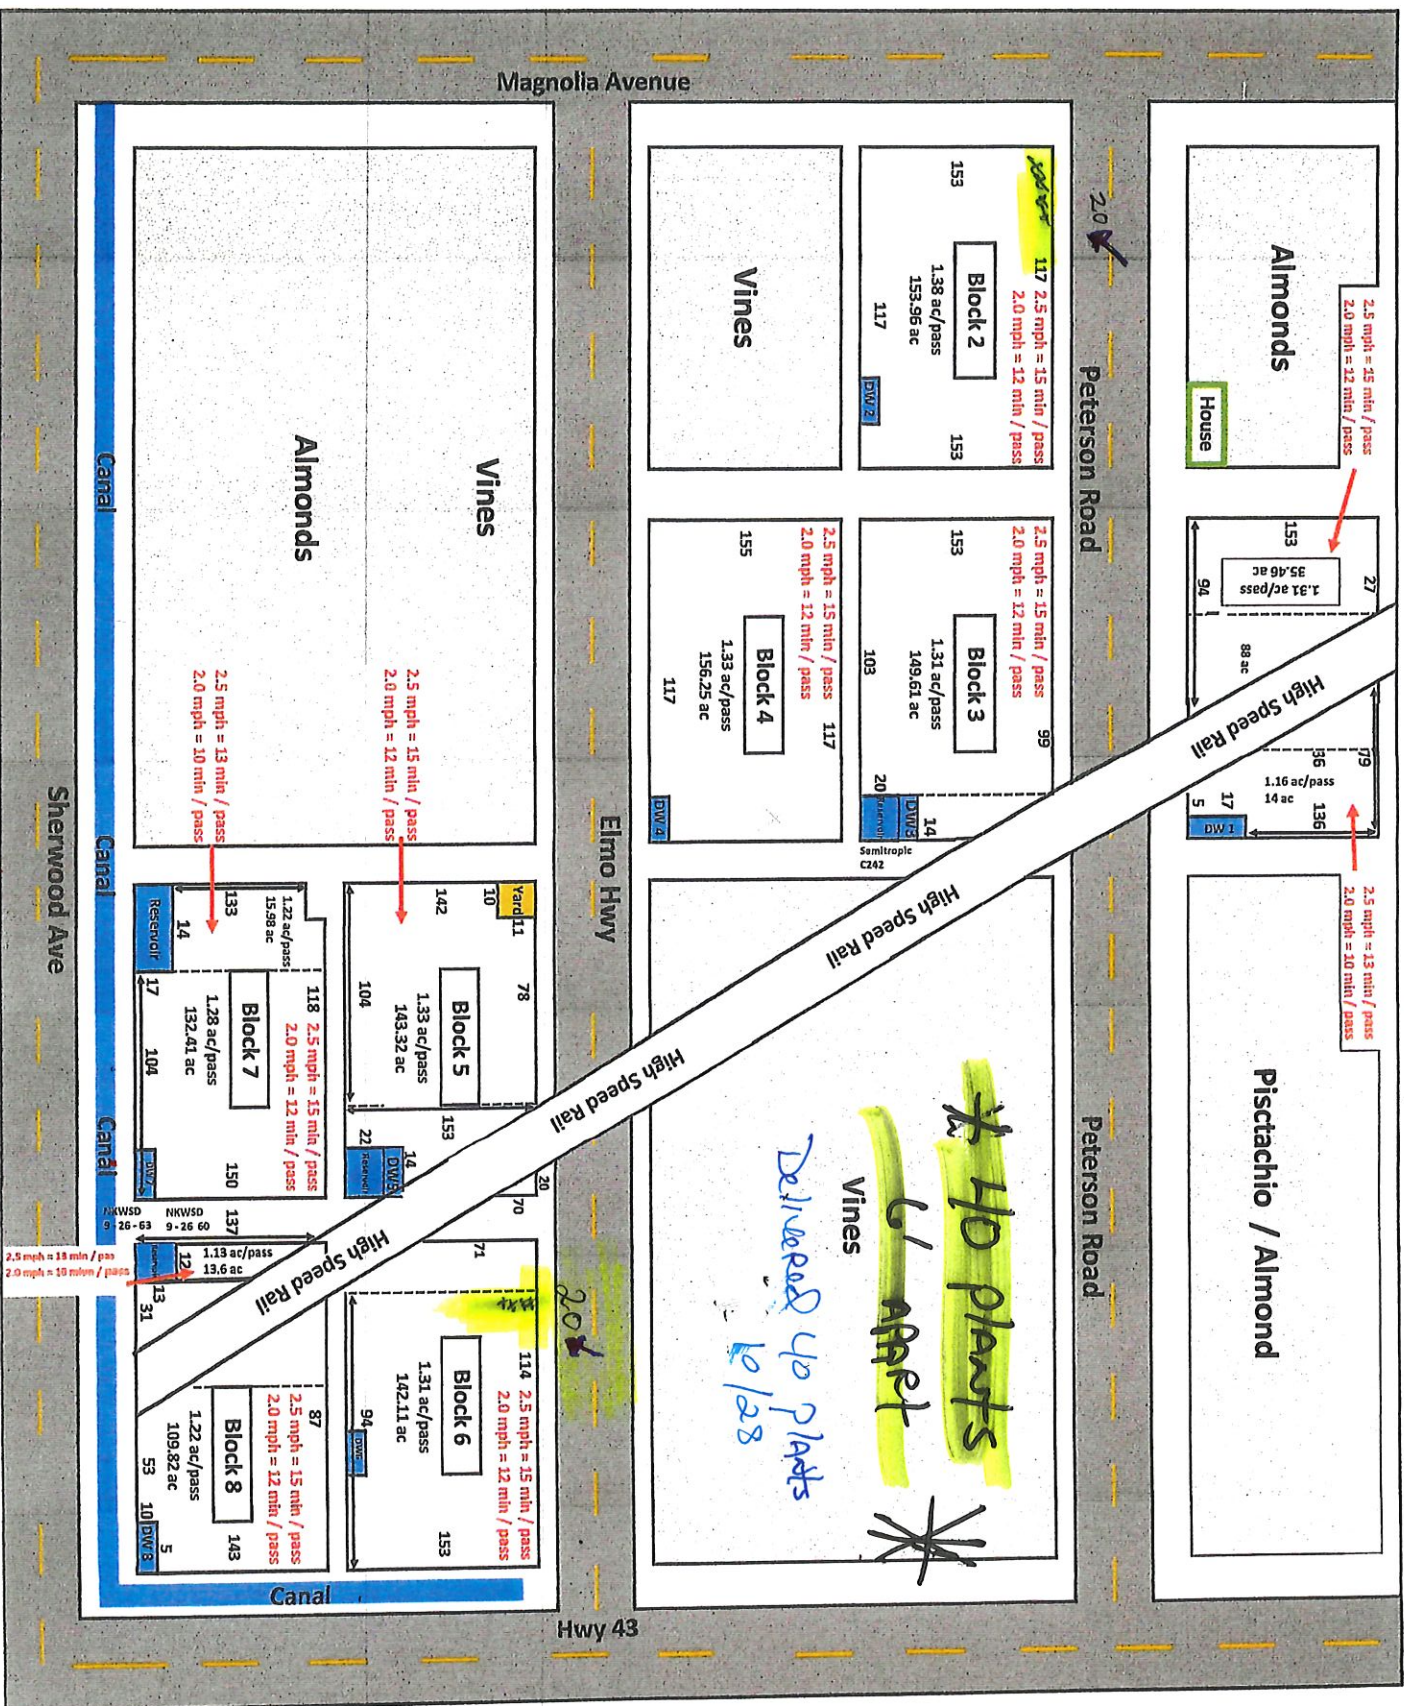

# 49er

Spacing: 22 X 17  
Double Drip  
1153 ac-- post HSR

49C

Spacing: 22 X 17 1153 ac - post HSR  
Double Drip

100 gal = 840 loads  
700 gal