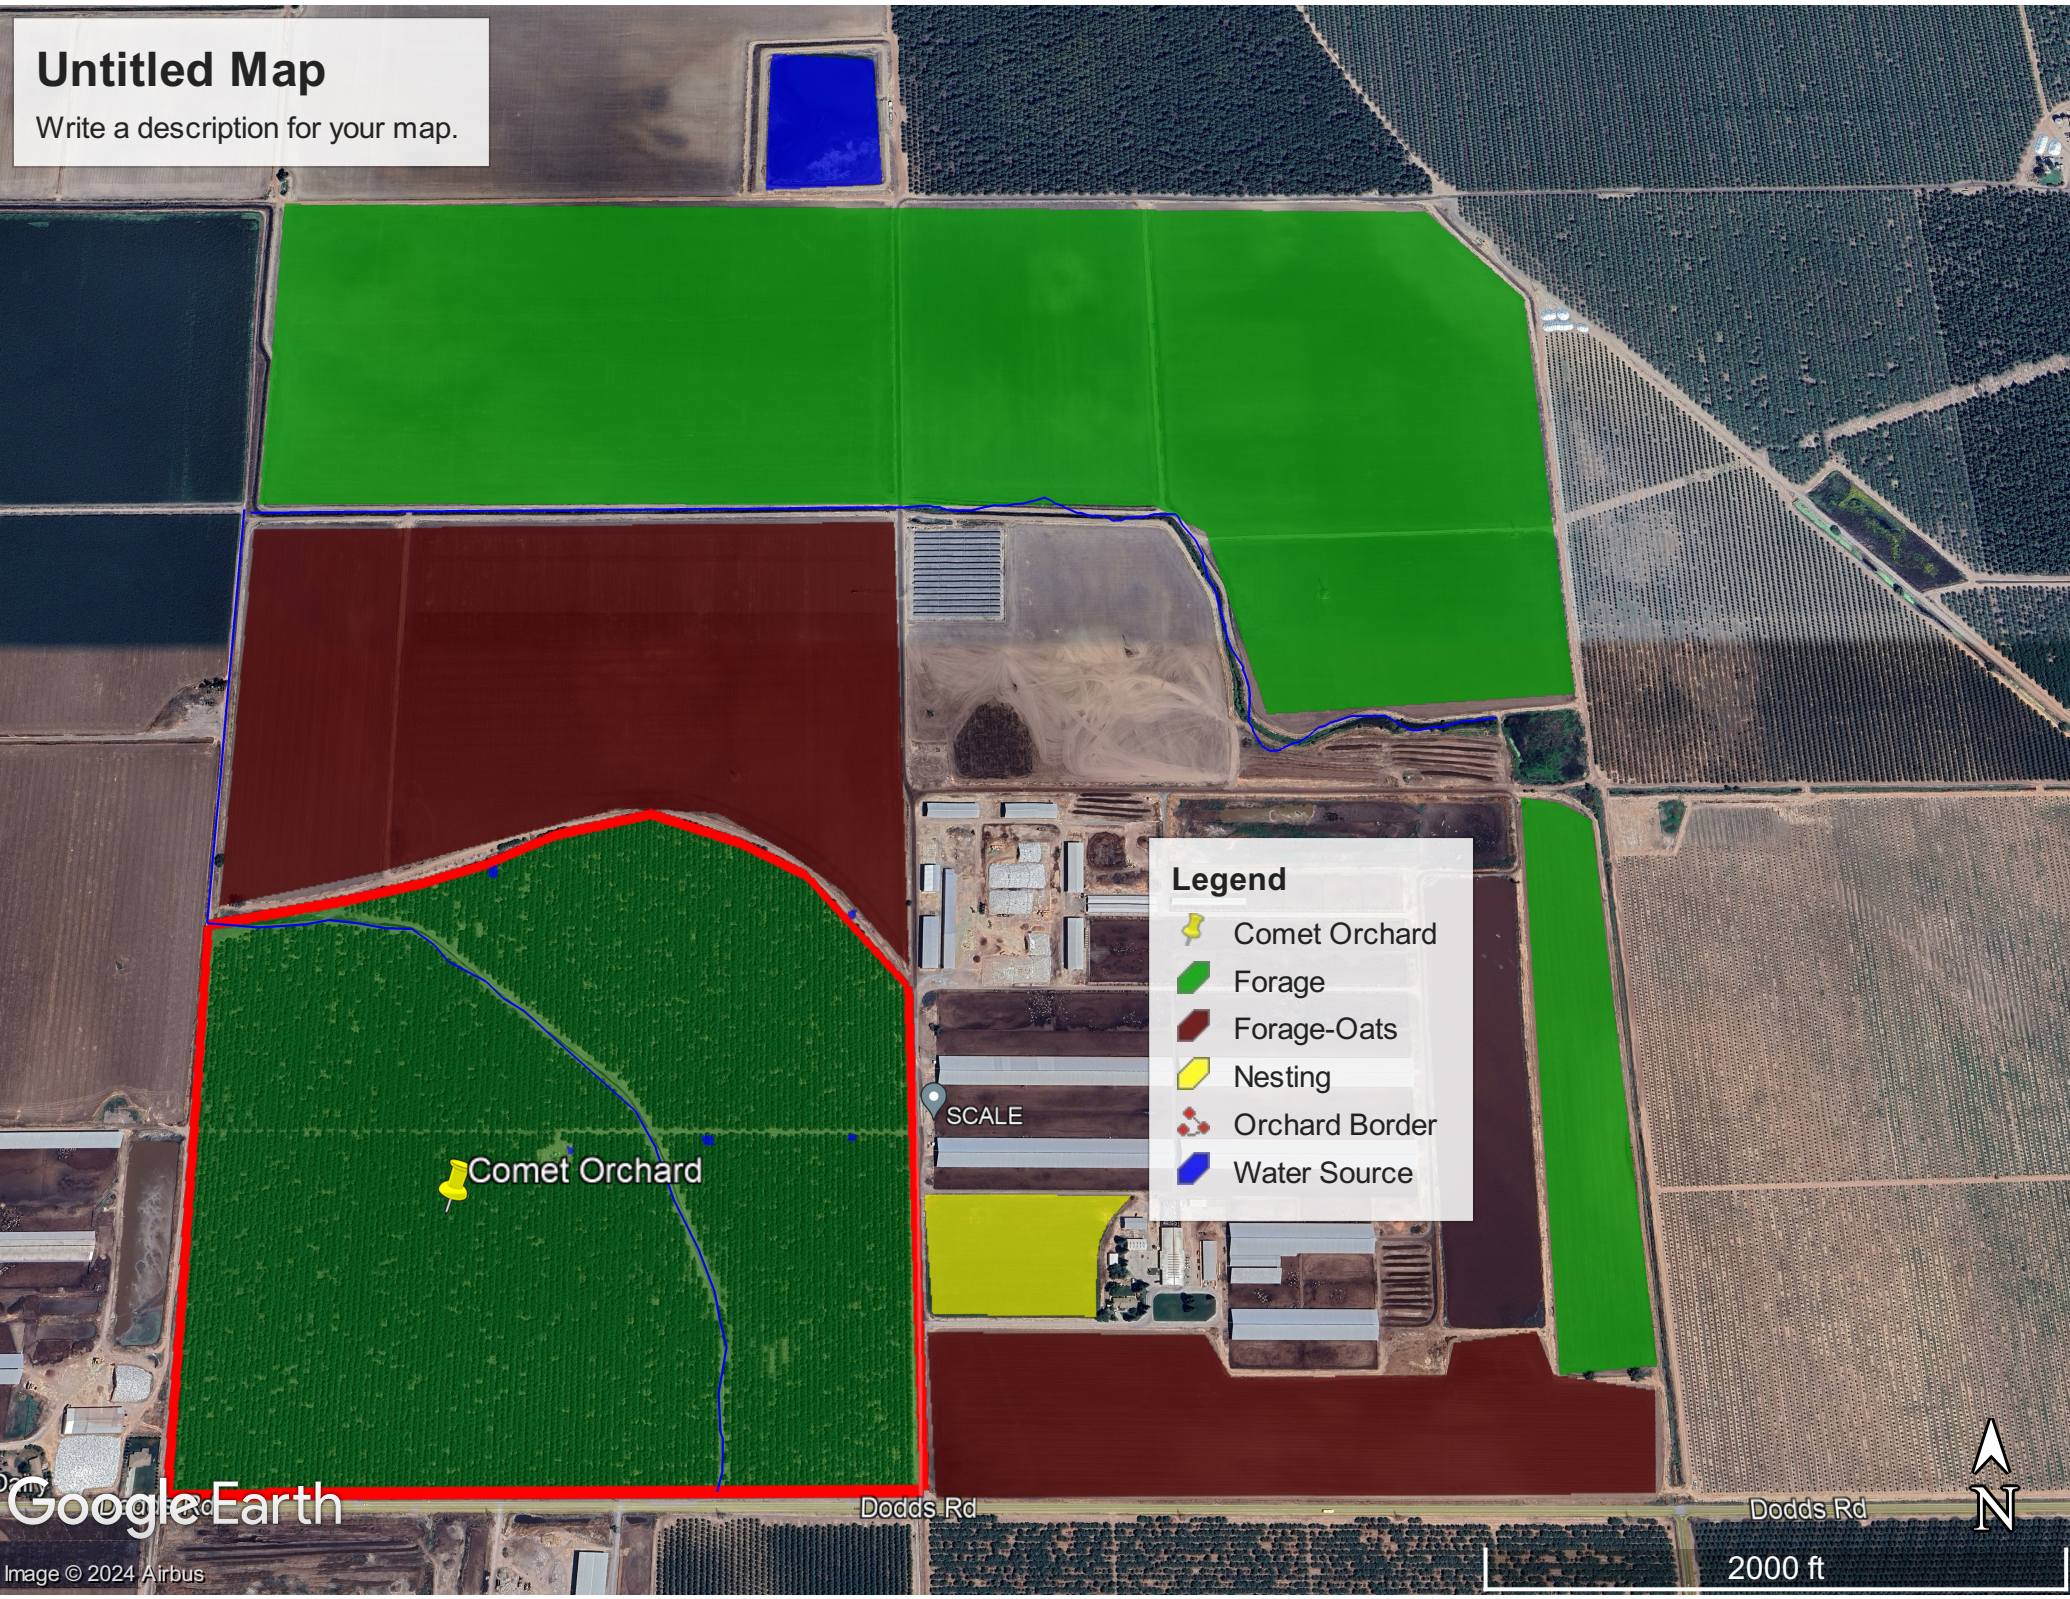

Untitled Map

Write a description for your map.

Legend

- Comet Orchard
- Forage
- Forage-Oats
- Nesting
- Orchard Border
- Water Source

Comet Orchard

SCALE

Dodds Rd

Dodds Rd

2000 ft