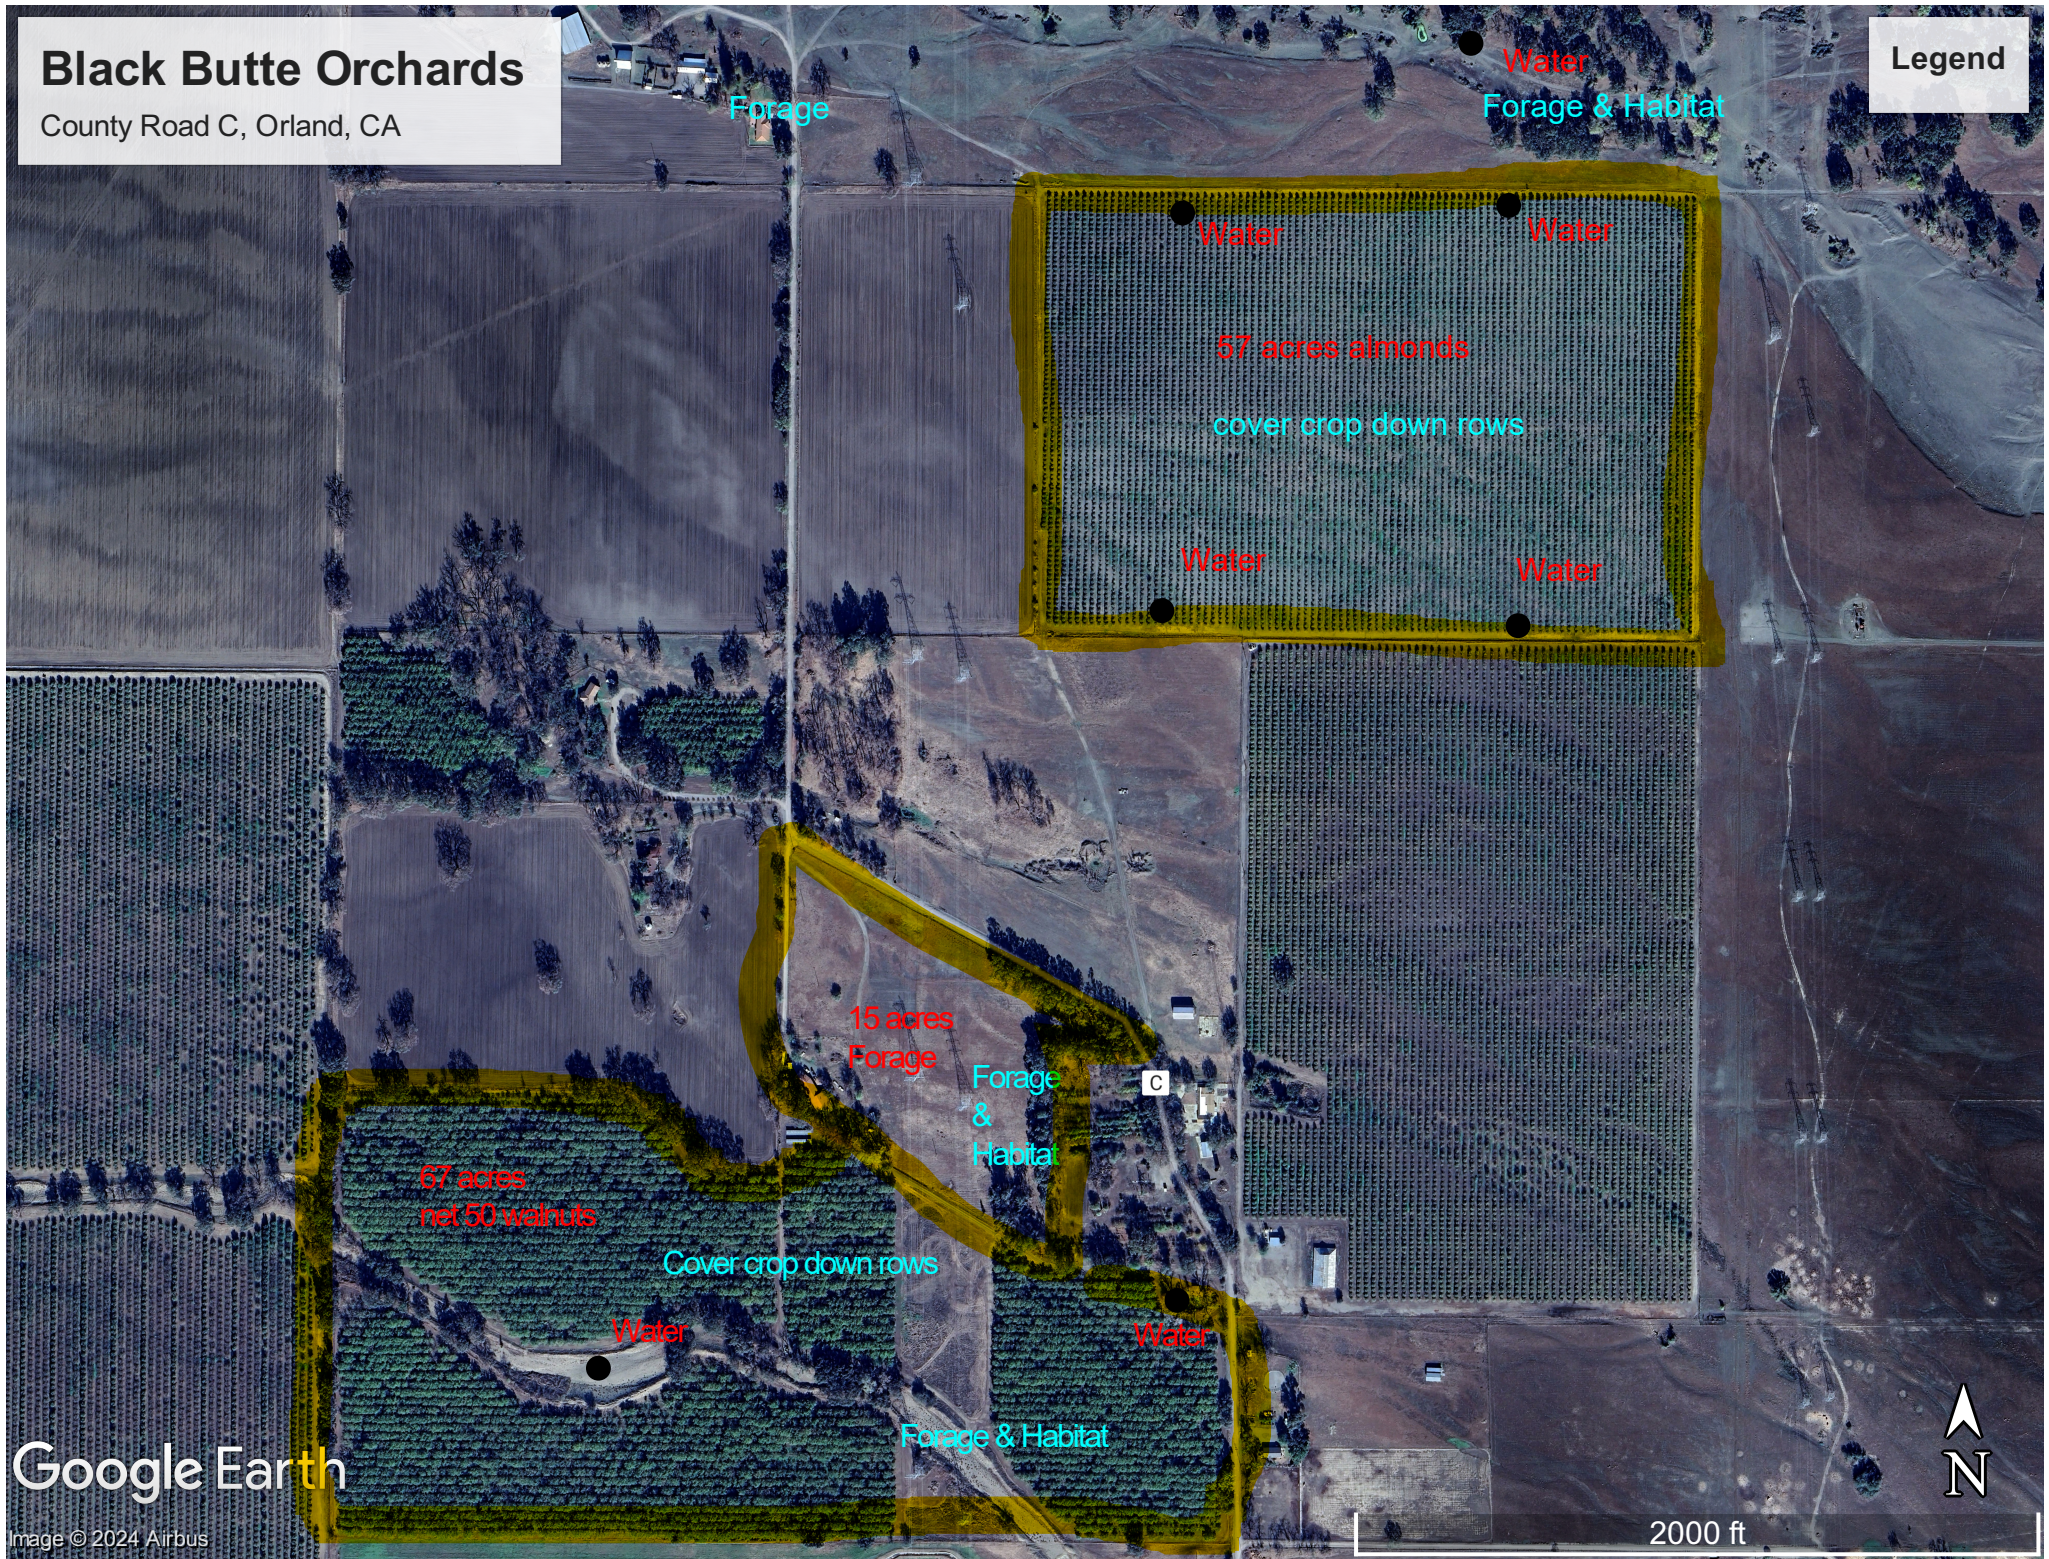

Black Butte Orchards

County Road C, Orland, CA

Legend

Forage

Water
Forage & Habitat

Water

Water

57 acres almonds

cover crop down rows

Water

Water

15 acres
Forage

Forage
&
Habitat

C

67 acres
net 50 walnuts

Cover crop down rows

Water

Water

Forage & Habitat

Google Earth

Image © 2024 Airbus

2000 ft