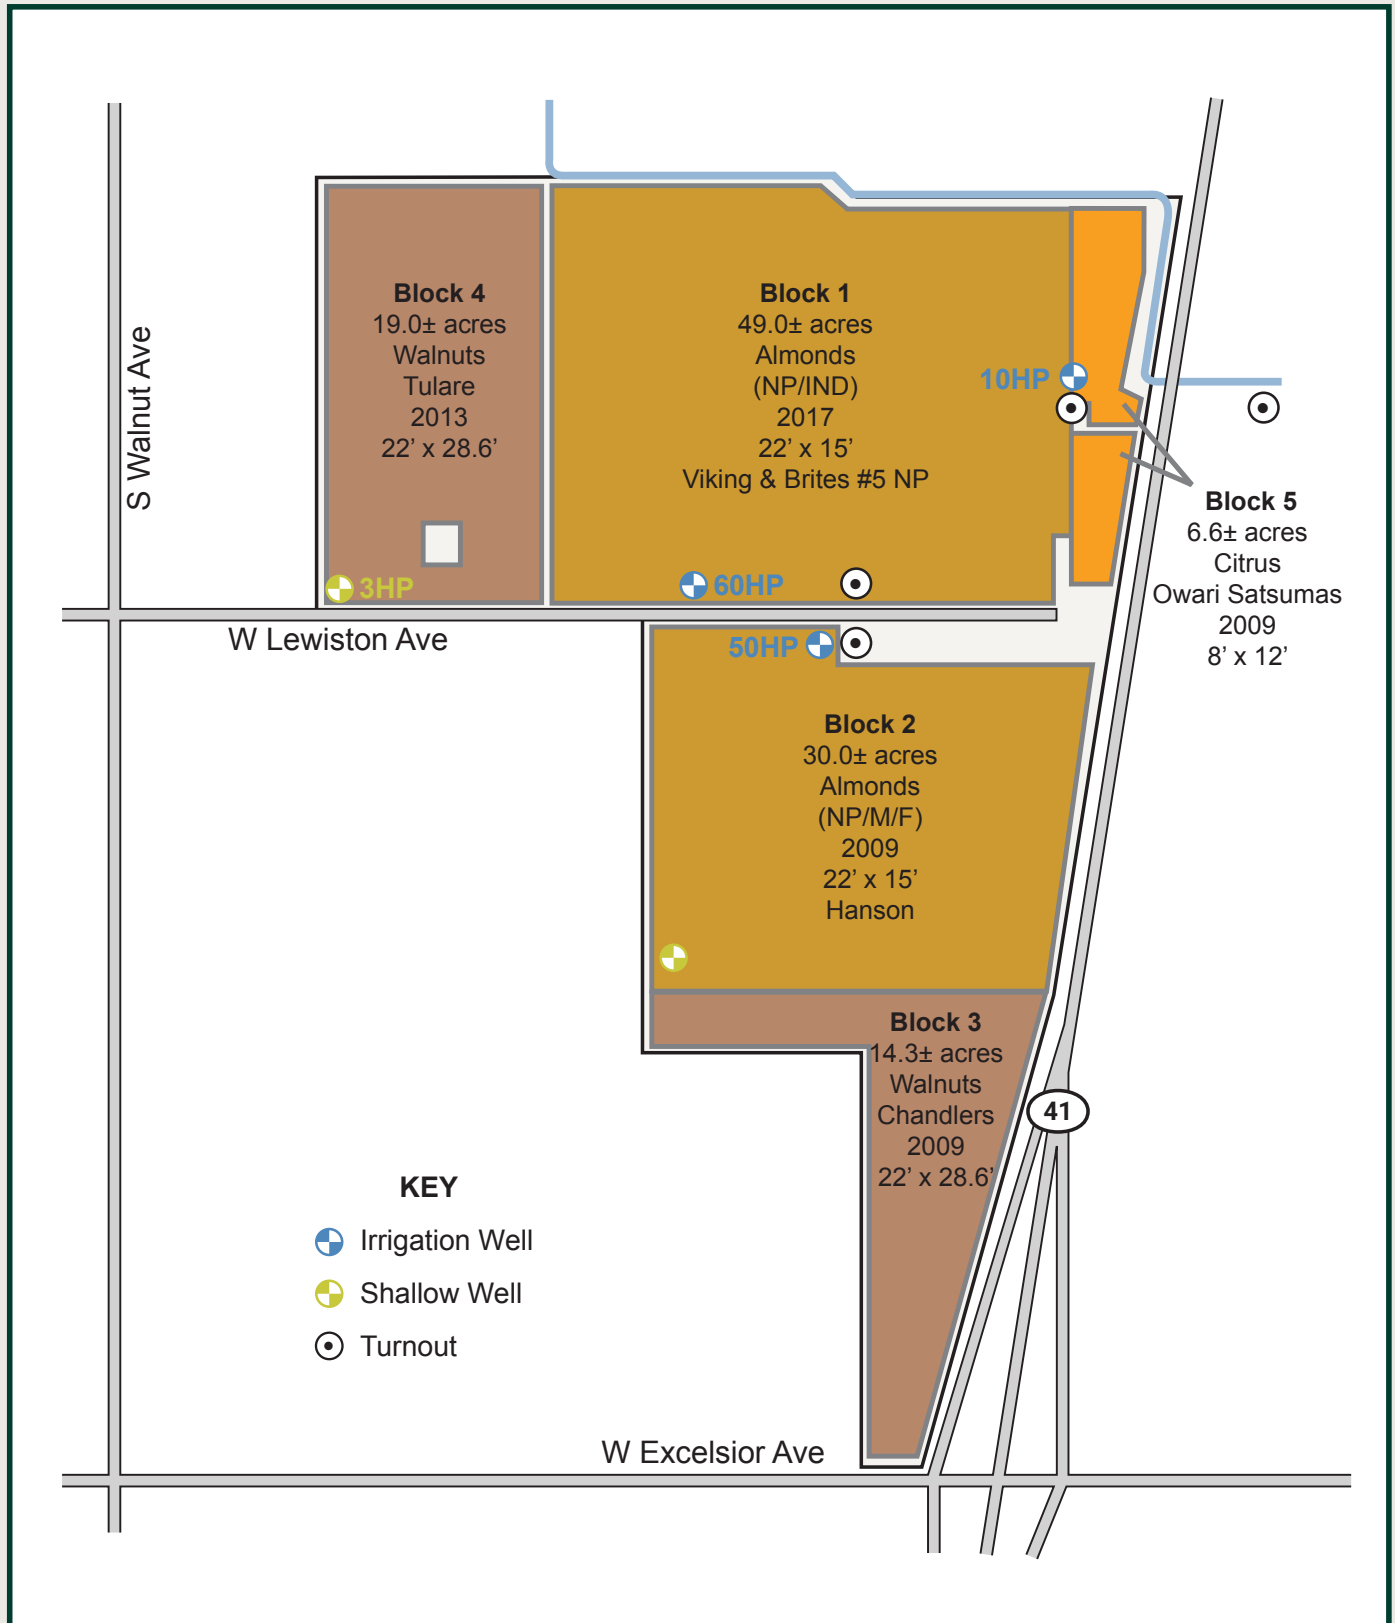

PLANTING & IRRIGATION MAP

PROPERTY LOCATION

CINCO FARMS, LLC

Almonds, Walnuts & Citrus

124.25± Acres

Fresno County, CA

AGRIGLOBE

Integrity.
Local Presence.
Global Respect.

PROPERTY AERIAL

SOILS MAP

ASSESSOR'S PARCEL MAPS

CINCO FARMS, LLC

Almonds, Walnuts & Citrus

124.25± Acres

Fresno County, CA

AGRIGLOBE

Integrity.
Local Presence.
Global Respect.

STATE MAP