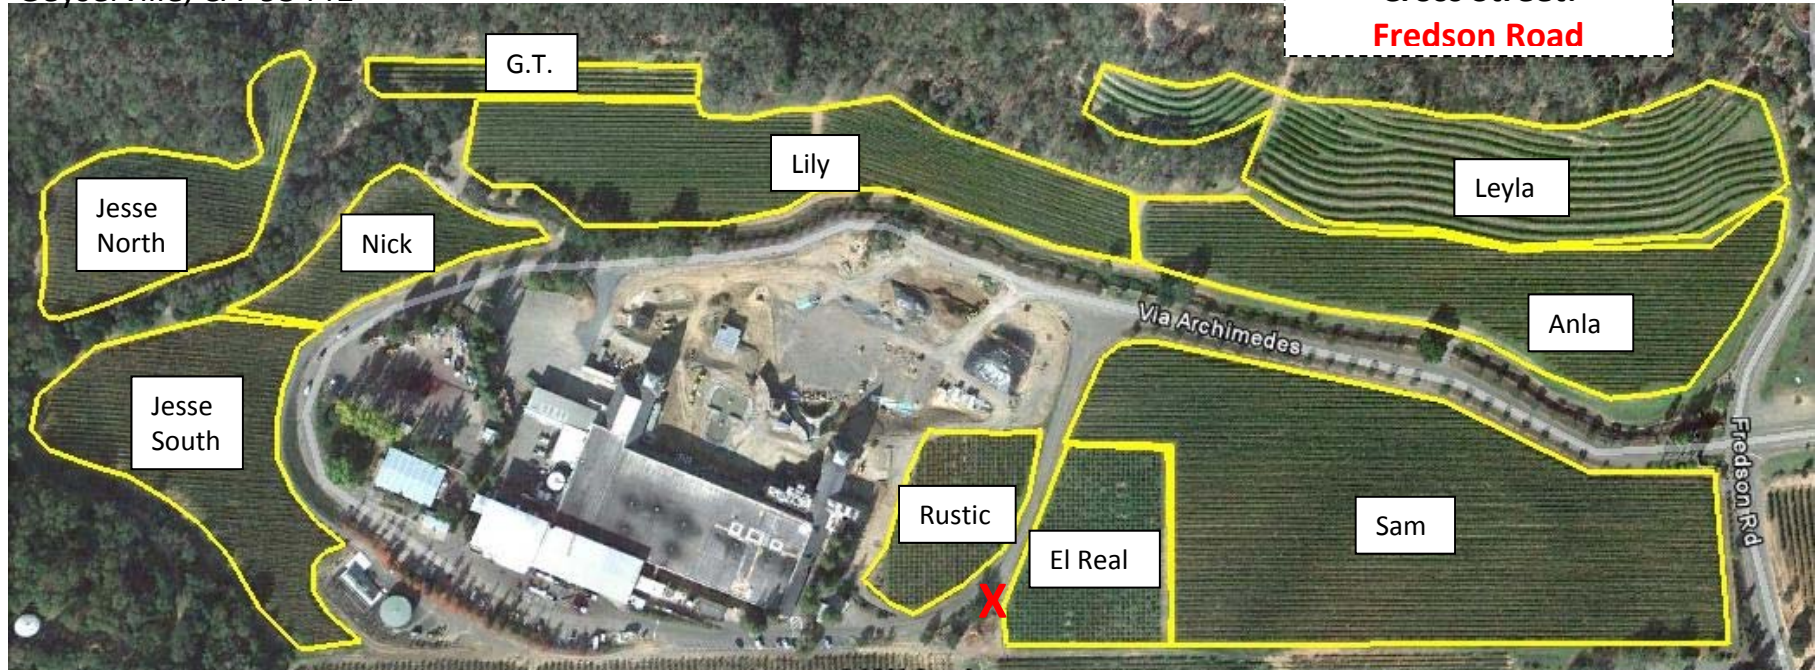

Francis Coppola Winery

300 Via Archimedes
Geyserville, CA 95441

In Case of Emergency
Call **911**
Cross Street:
Fredson Road

REDWOOD EMPIRE VINEYARD MANAGEMENT

Francis Ford Coppola

X Pesticide Spray Record Boxes

8/14/2017

Block	Variety	Clone	Rootstock	Trellis	Planted	Spacing	# Vines	Rows	Acres	Notes
Sam	Cab Sauv	8	5C	VSP	1990	8x5	8122	58	7.46	Los Gatos Josephine Complex
Rustic	Zin		5C	Head	1990	8x8	570	29	0.84	Los Gatos Josephine Complex
Nick	Cab franc	1	5C	VSP	1990	8x5	723	31	0.66	Los Gatos Josephine Complex
Jesse South	Negro Amaro	2.1	110R/ 1616C	VSP	2017	7x4	3077	85	1.98	Los Gatos Josephine Complex
Jesse North	Merlot	1	5C	VSP	1990	8x5	1679	42	1.55	Suther Loam
Anla	Cab Sauv	8	5C	VSP	1990	8x5	3675	39	3.37	Los Gatos Josephine Complex
Lily	Cab Sauv	8	5C	VSP	1998	8x5	3582	44	3.29	Los Gatos Josephine Complex
G.T.	Cab Sauv	8	5C	VSP	1991	8x5	479	5	0.44	Suther Loam
Leyla	Cab Sauv	8	5C	T Trellis	1990	10x5	2070	28	2.38	Los Gatos Josephine Complex
El Real	Zin		5C	Head VSP	1991	8x8	913	38	1.34	Los Gatos Josephine Complex