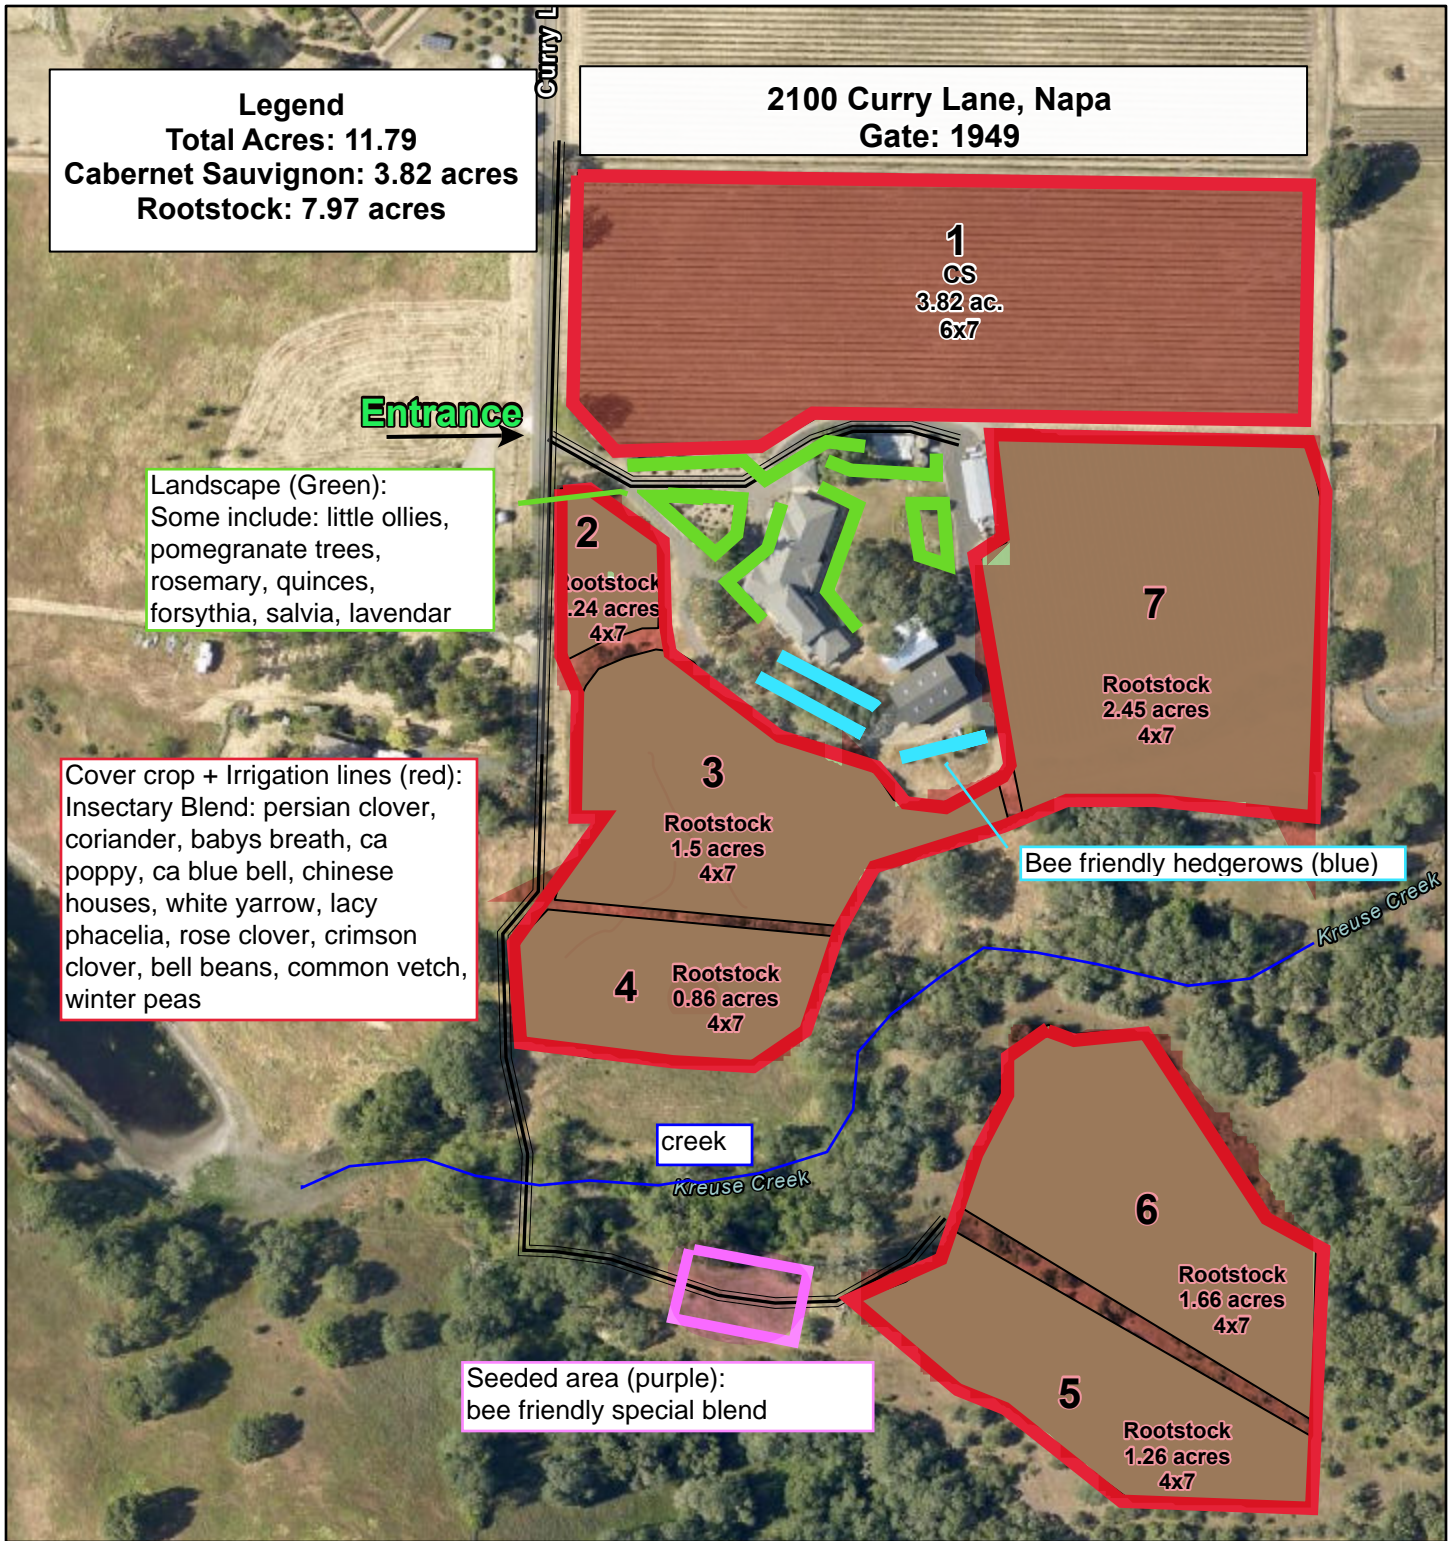

# Curry Ln Print Map

3/21/2023

The County of Napa, Yolo County, Maxar, Microsoft, Esri Community Maps Contributors, County of Napa, County of Solano, California State Parks, © OpenStreetMap, Microsoft, Esri, HERE, Garmin, SafeGraph, Mapbox, Mapbox Technologies, Inc, METI/NASA, USGS, Bureau of Land Management,