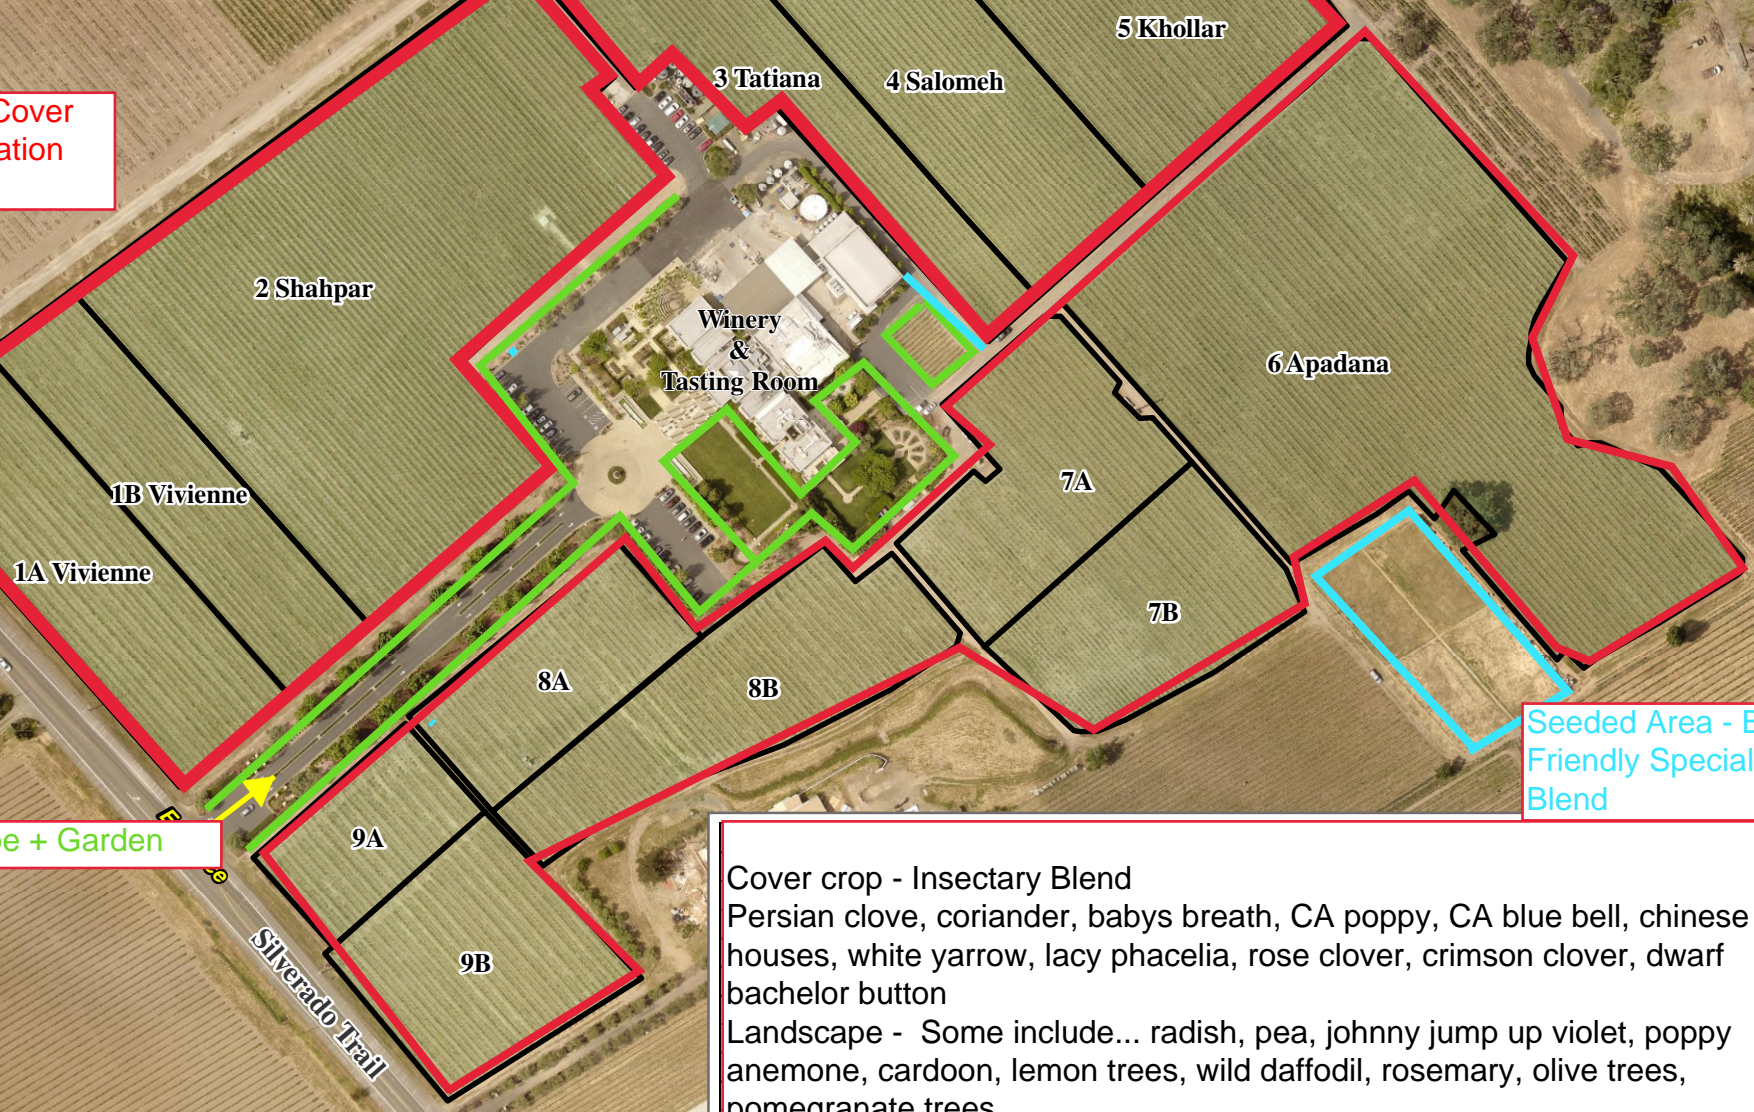

DARIOUSH

4240 Silverado Trail, Napa

0 100 200 400 Feet

Vineyard - Cover Crop + Irrigation lines

Landscape + Garden

Seeded Area - Bee Friendly Special Blend

Cover crop - Insectary Blend
Persian clove, coriander, babys breath, CA poppy, CA blue bell, chinese houses, white yarrow, lacy phacelia, rose clover, crimson clover, dwarf bachelor button
Landscape - Some include... radish, pea, johnny jump up violet, poppy anemone, cardoon, lemon trees, wild daffodil, rosemary, olive trees, pomegranate trees