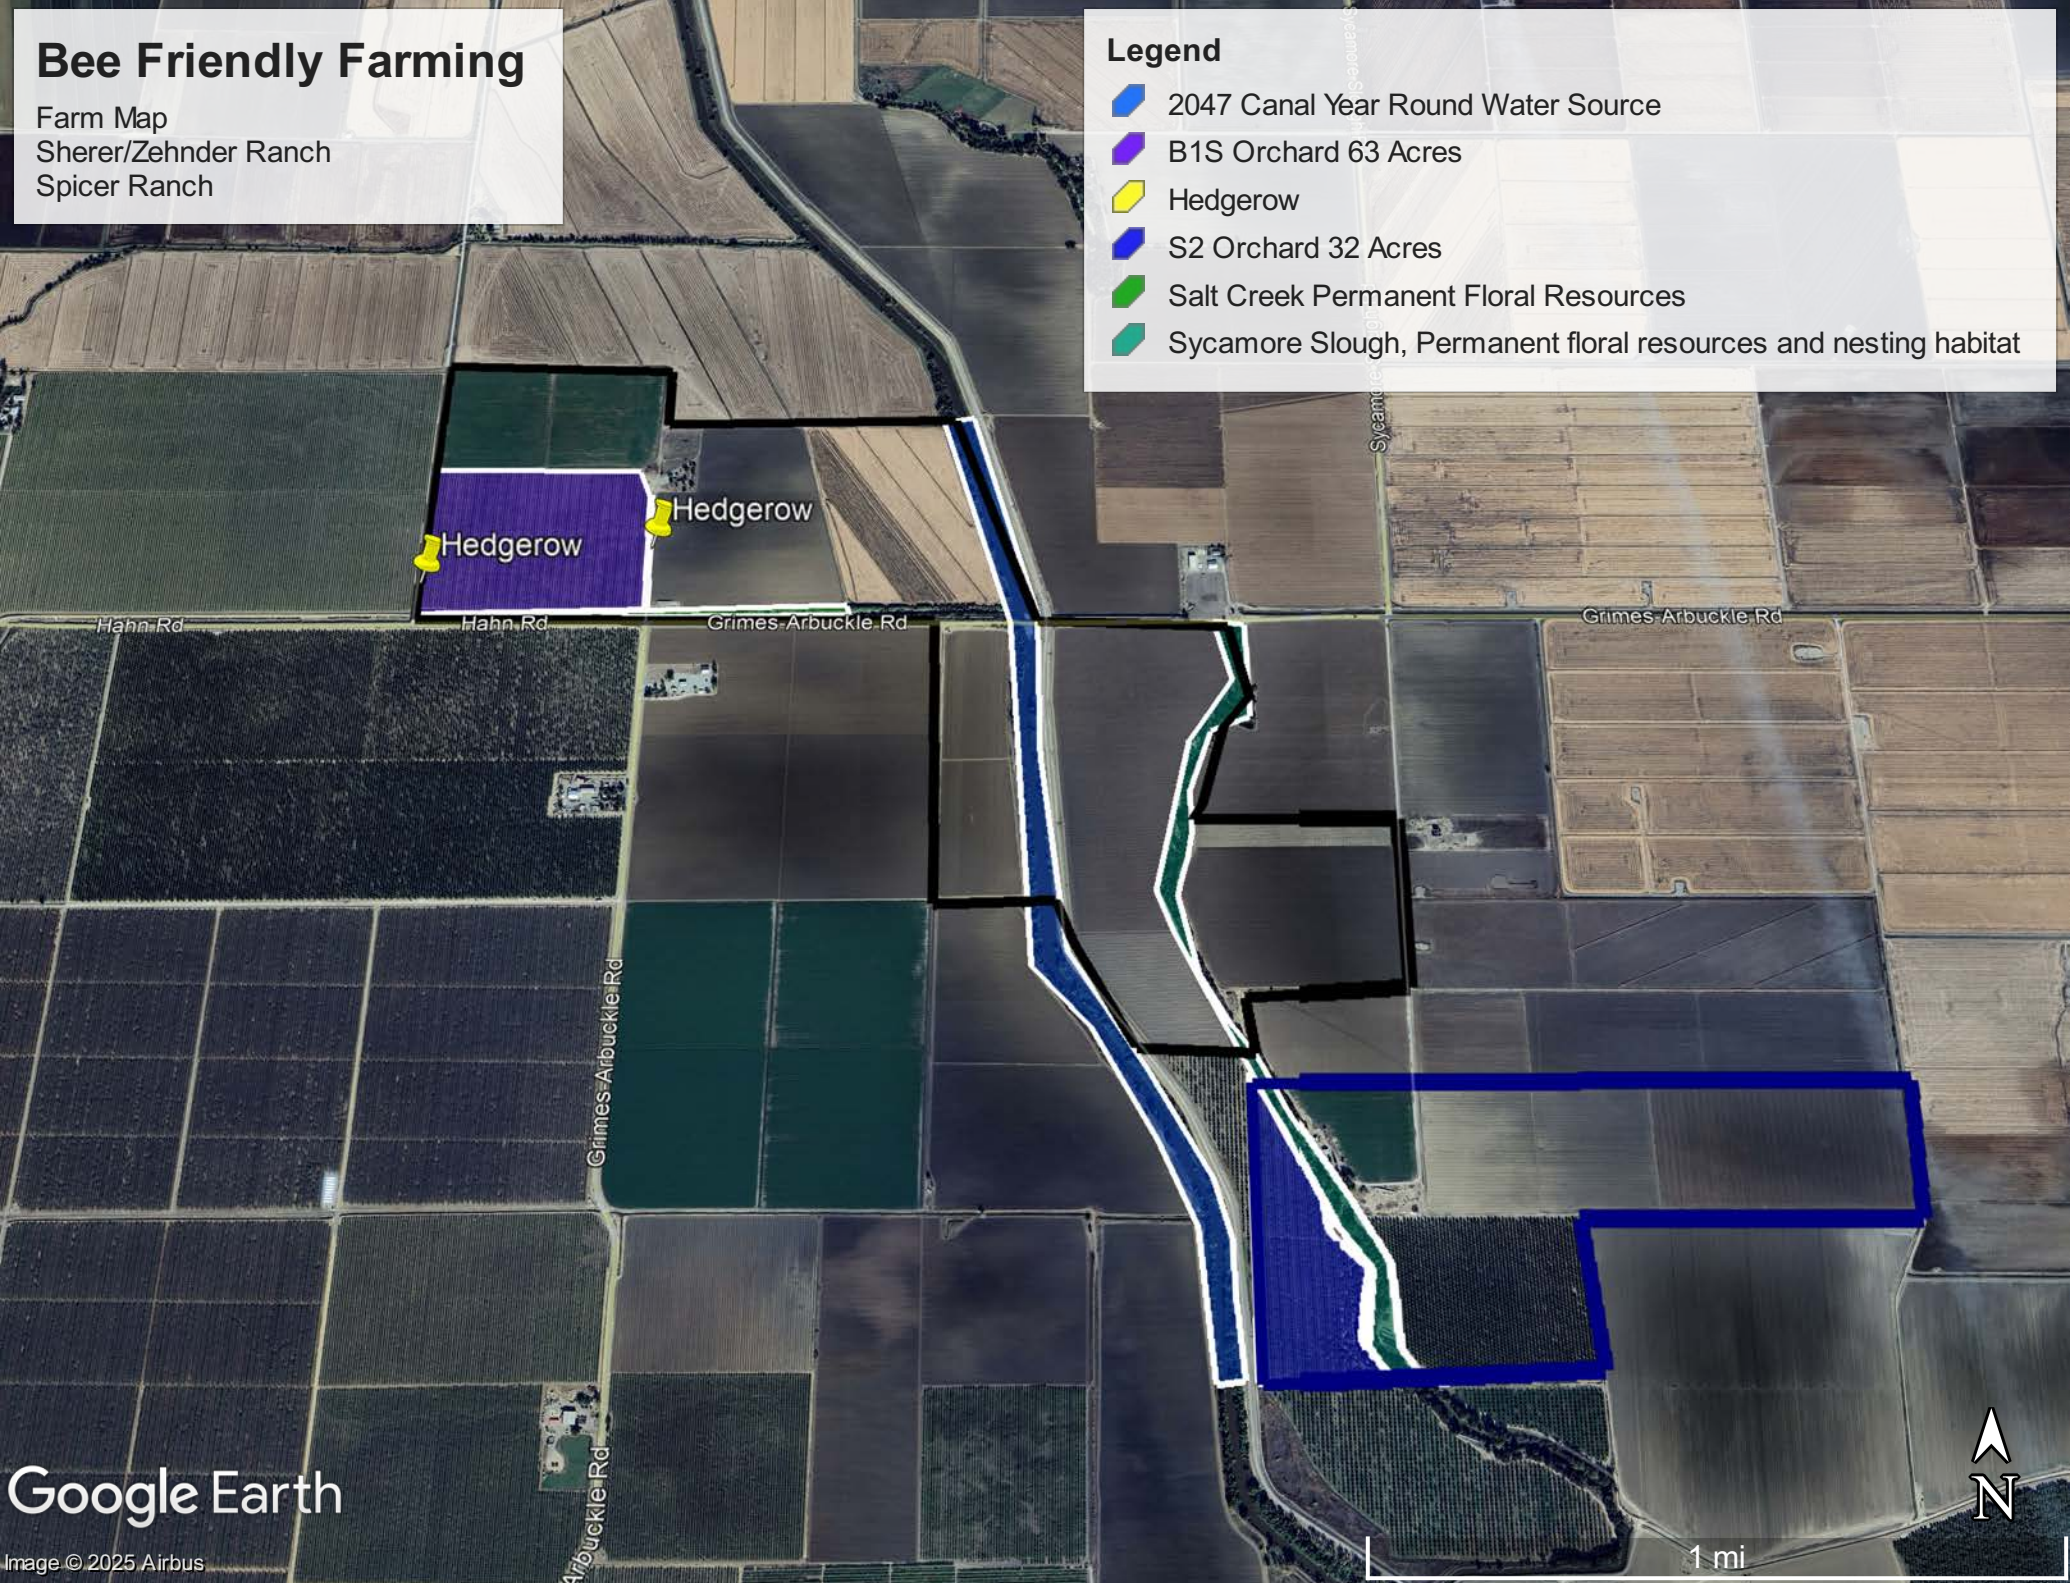

Bee Friendly Farming

Farm Map
Sherer/Zehnder Ranch
Spicer Ranch

Legend

-  2047 Canal Year Round Water Source
-  B1S Orchard 63 Acres
-  Hedgerow
-  S2 Orchard 32 Acres
-  Salt Creek Permanent Floral Resources
-  Sycamore Slough, Permanent floral resources and nesting habitat

Google Earth

Image © 2025 Airbus

1 mi