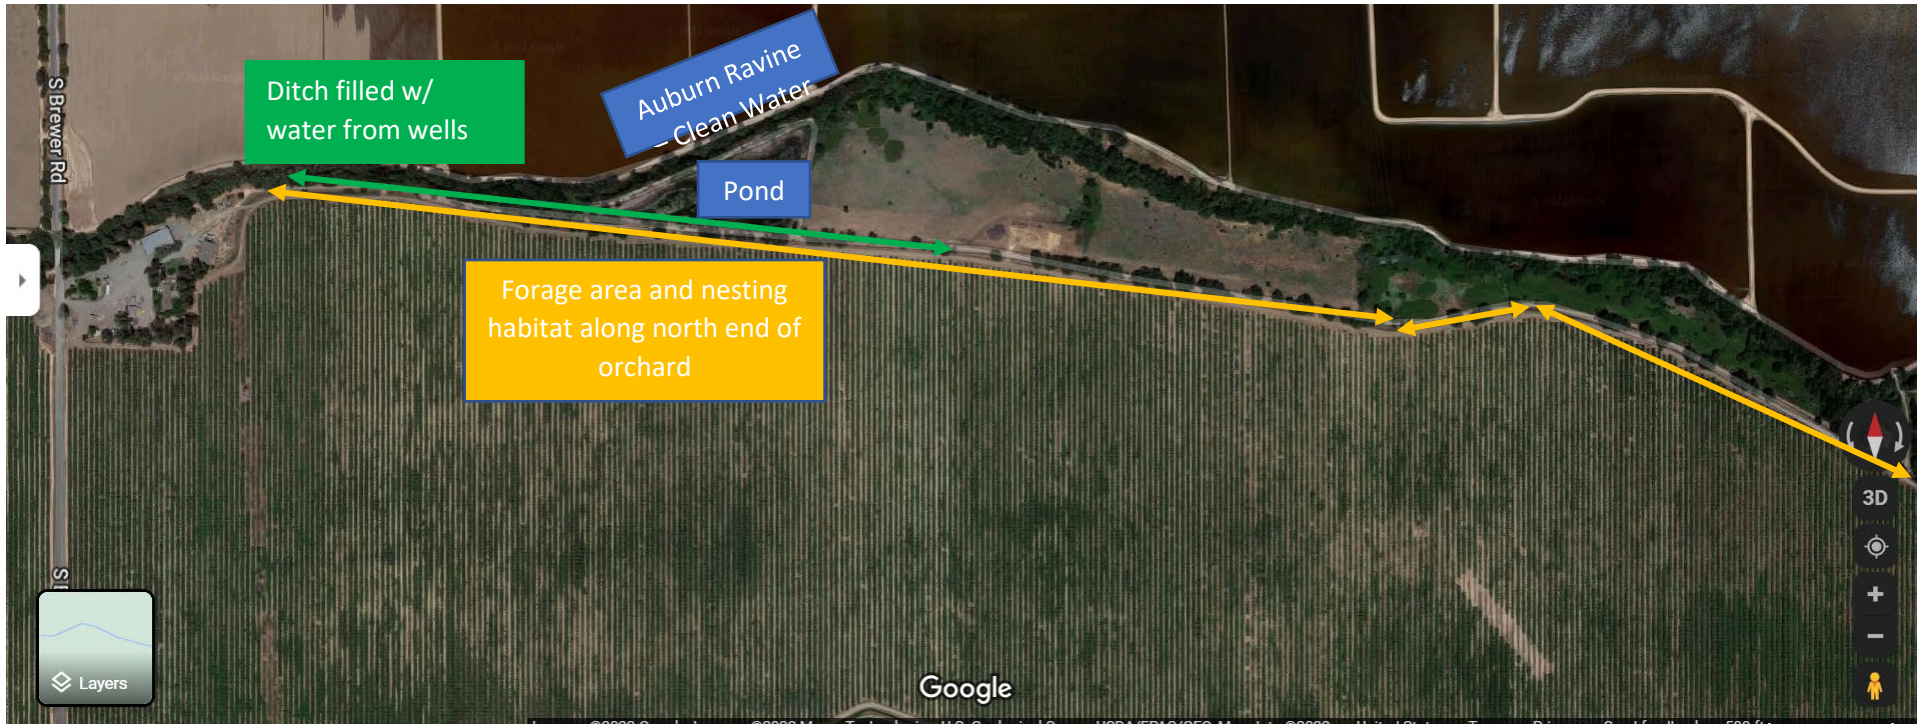

Auburn Ravine
- Clean Water

Auburn Ravine - Clean Water Source

Orchard boundary in Red
Orchard - 726 acres

Forage area along the border

S Brewer Rd

E Catlett Rd

E Catlett Rd

S

Auburn Ravine
- Clean Water

Auburn Ravine

Pond

Forage area and nesting
along north end of
orchard

S Brewer Rd

Google