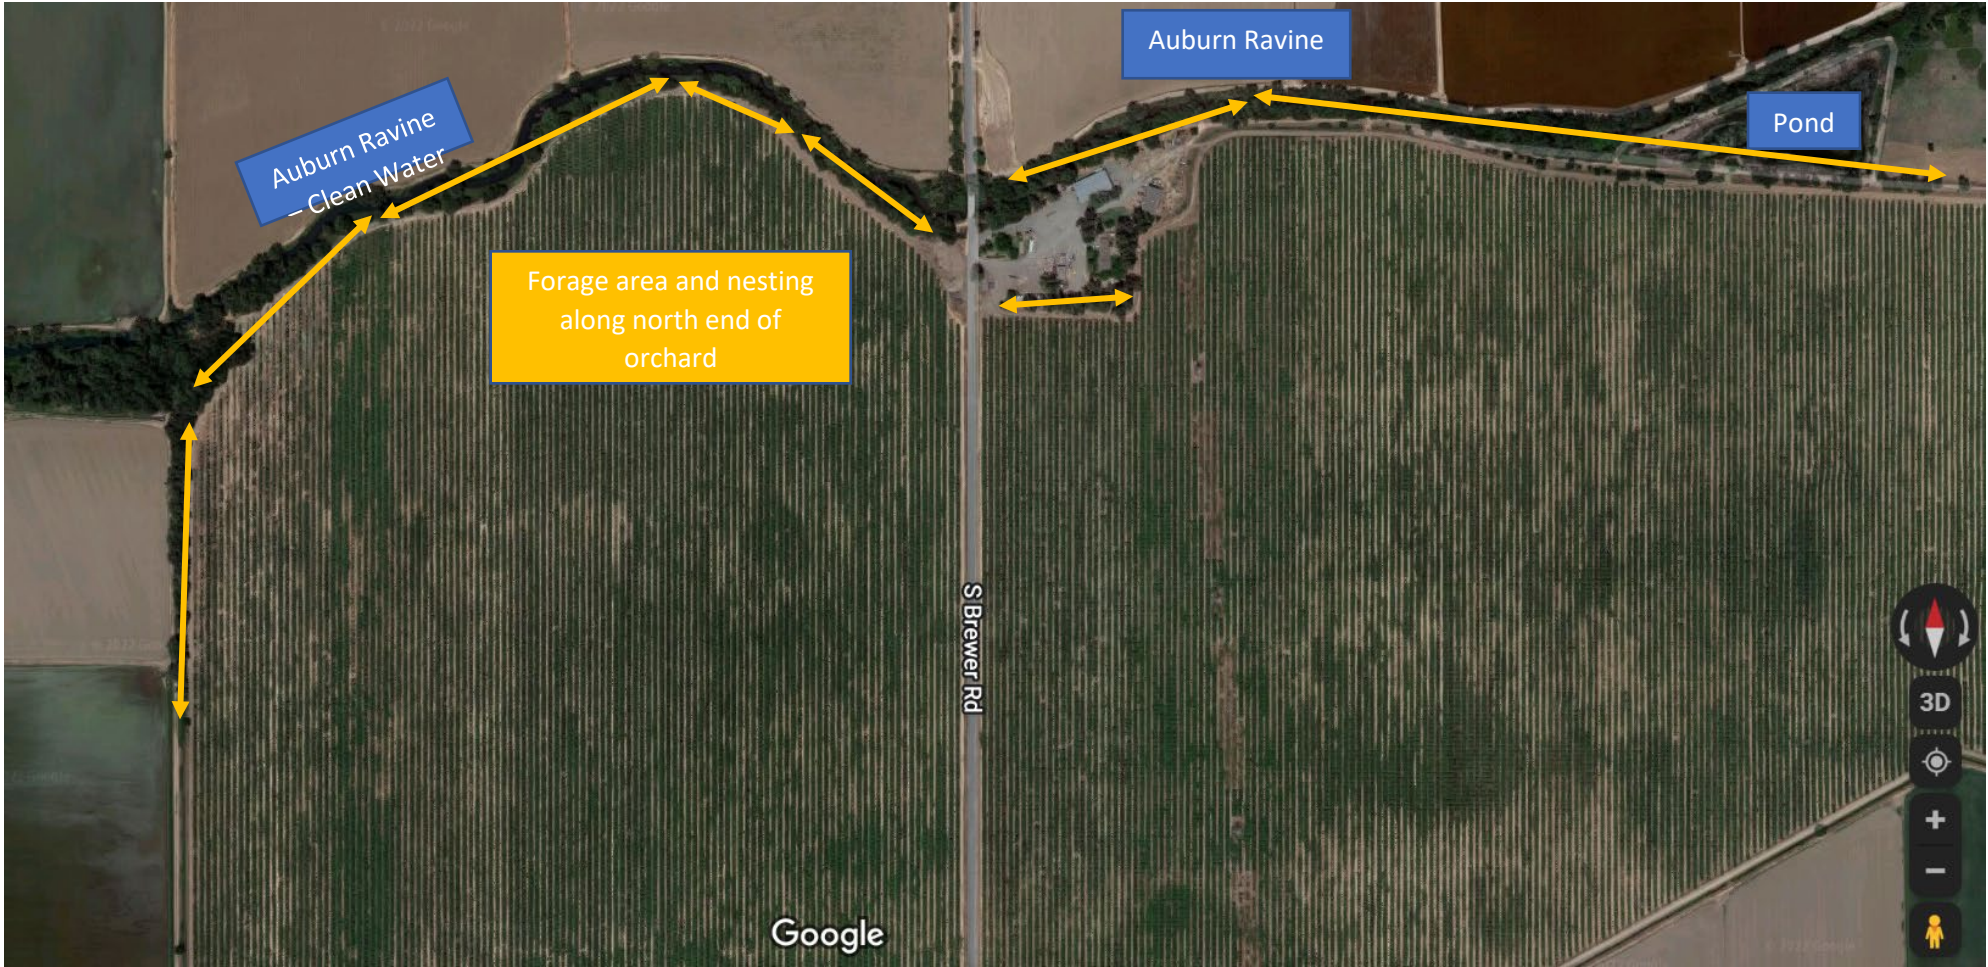

Auburn Ravine
- Clean Water

Auburn Ravine - Clean Water Source

Orchard boundary in Red
Orchard - 726 acres

Forage area along the border

S Brewer Rd

E Catlett Rd

E Catlett Rd

S

Auburn Ravine
- Clean Water

Auburn Ravine

Pond

Forage area and nesting
along north end of
orchard

S Brewer Rd

Google