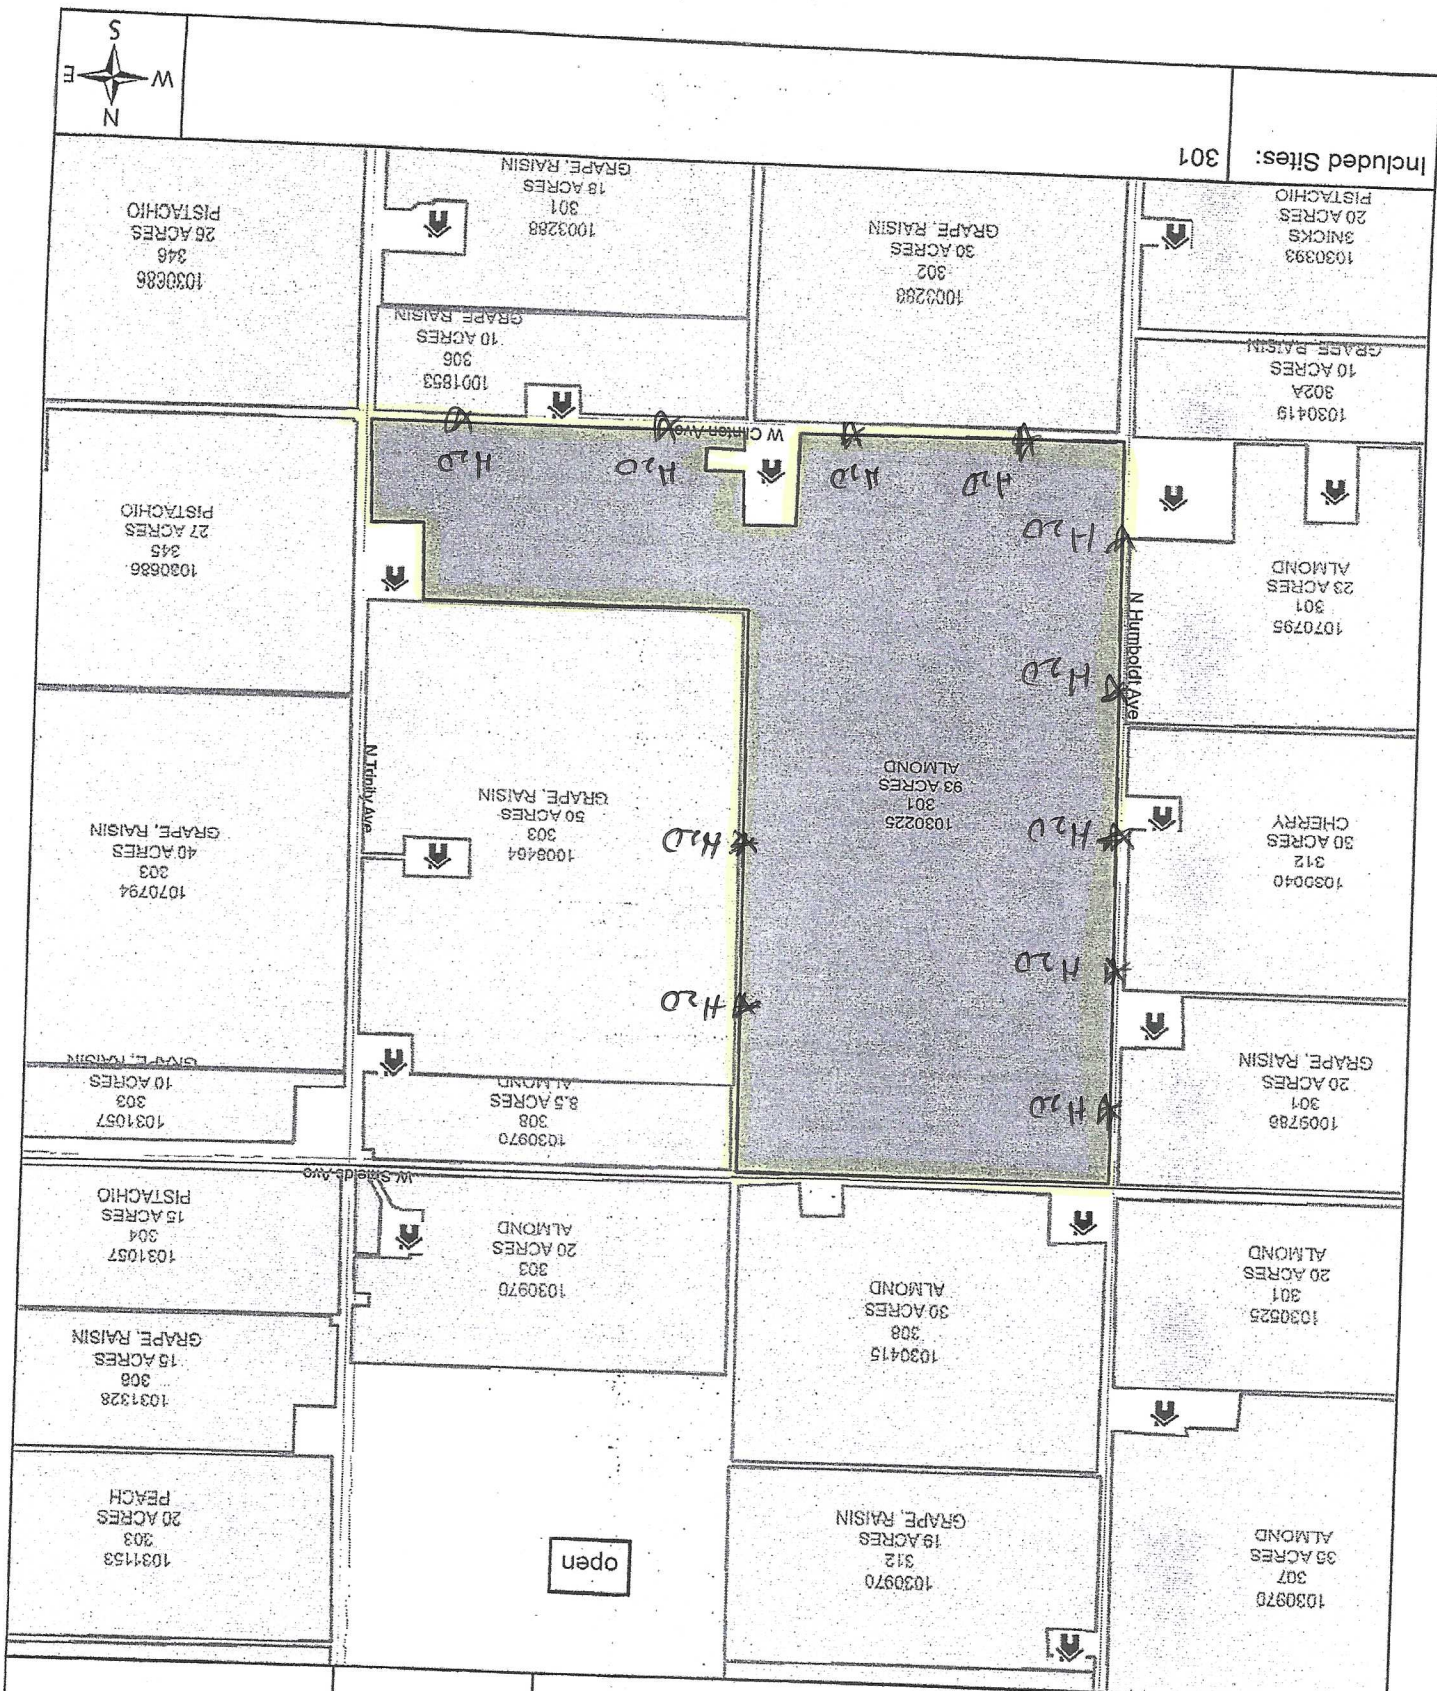

Fresno County

Map 4
Site 301

Permit Number: 1030225

Created On: 11/27/2024

Operator: DURHAM-RADINOFF
FARMING L.L.C.

Included Sites: 301

Fresno County

MAP3

1030590
40 ACRES
TRITICALE

1030590
40 ACRES
ALFALFA

1030590
38020B
40 ACRES
ALFALFA

1030590
33117
68 ACRES
TRITICALE

1031059
307
40 ACRES
ALMOND

1030590
33020A
80 ACRES
ALFALFA

1030590
33018
78 ACRES
TRITICALE

1030419
310
40 ACRES
ALMOND

1030419
306
40 ACRES
ALMOND

1030590
33019
81 ACRES
ALFALFA

1030225
302
78 ACRES
ALMOND

1030419
316
20 ACRES
ALMOND

1030419
317
20 ACRES
ALMOND

1030419
315
40 ACRES
ALMOND

CANAL w/ H2O

1031293
302
50 ACRES
ALMOND

1070654
762 ACRES
GRAPE, RAISIN

1031265
306
80 ACRES
ALFALFA

1031293
301
30 ACRES
ALFALFA

1030419
318
40 ACRES
ALMOND

1030419
308
40 ACRES
ALMOND

1070736
301
38 ACRES
ANIMAL PREMISE