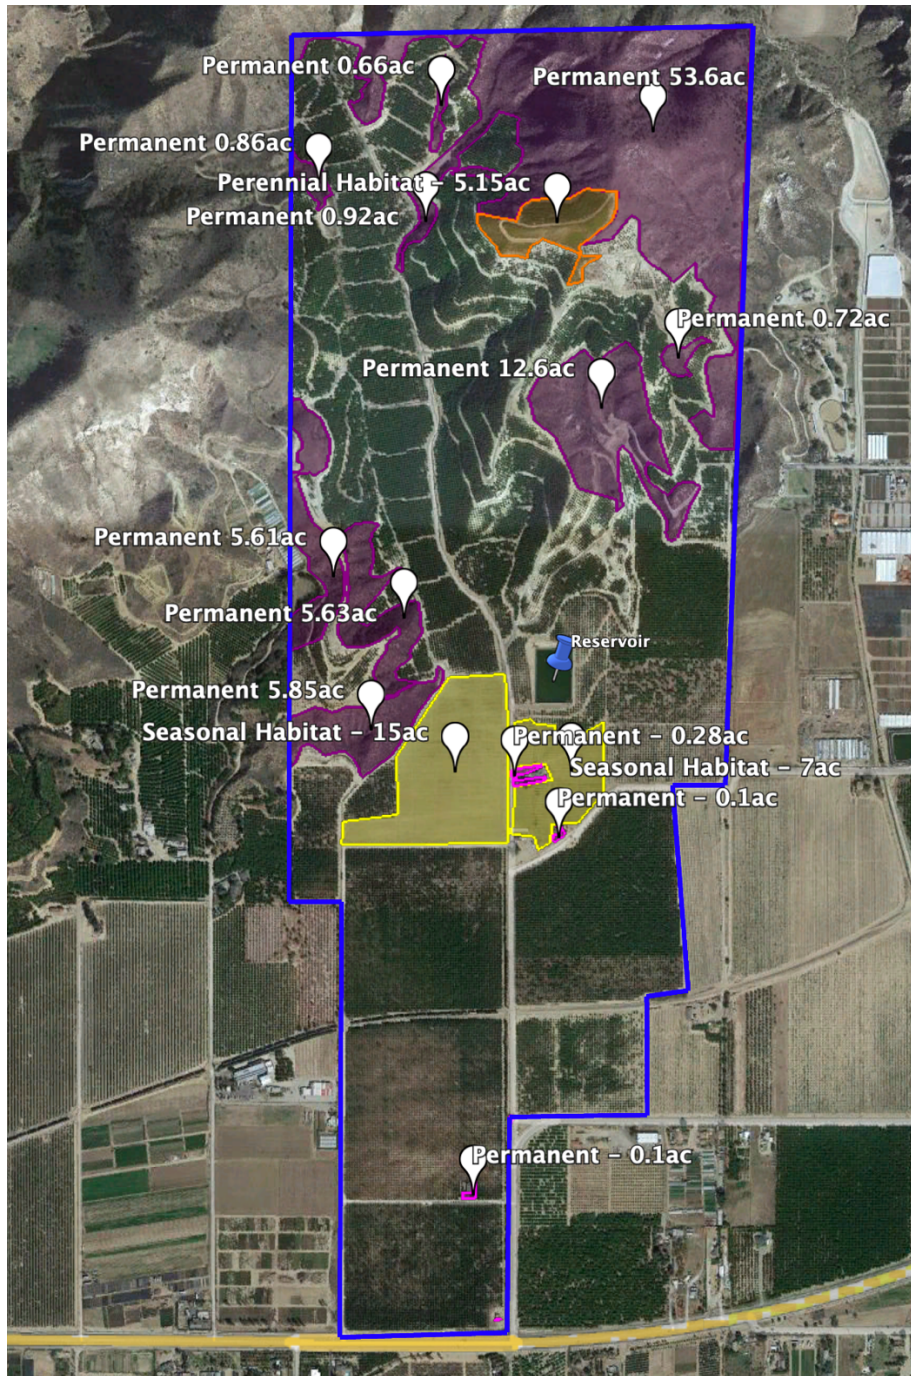

Heritage Ranch
521 Pacific Avenue, Fillmore

Total Habitat

Permanent Native Habitat = 86.45 acres
Permanent Landscaping Habitat = 0.48 acres
Perennial Habitat = 5.15 acres
Seasonal Cover Crop Habitat = 22 acres