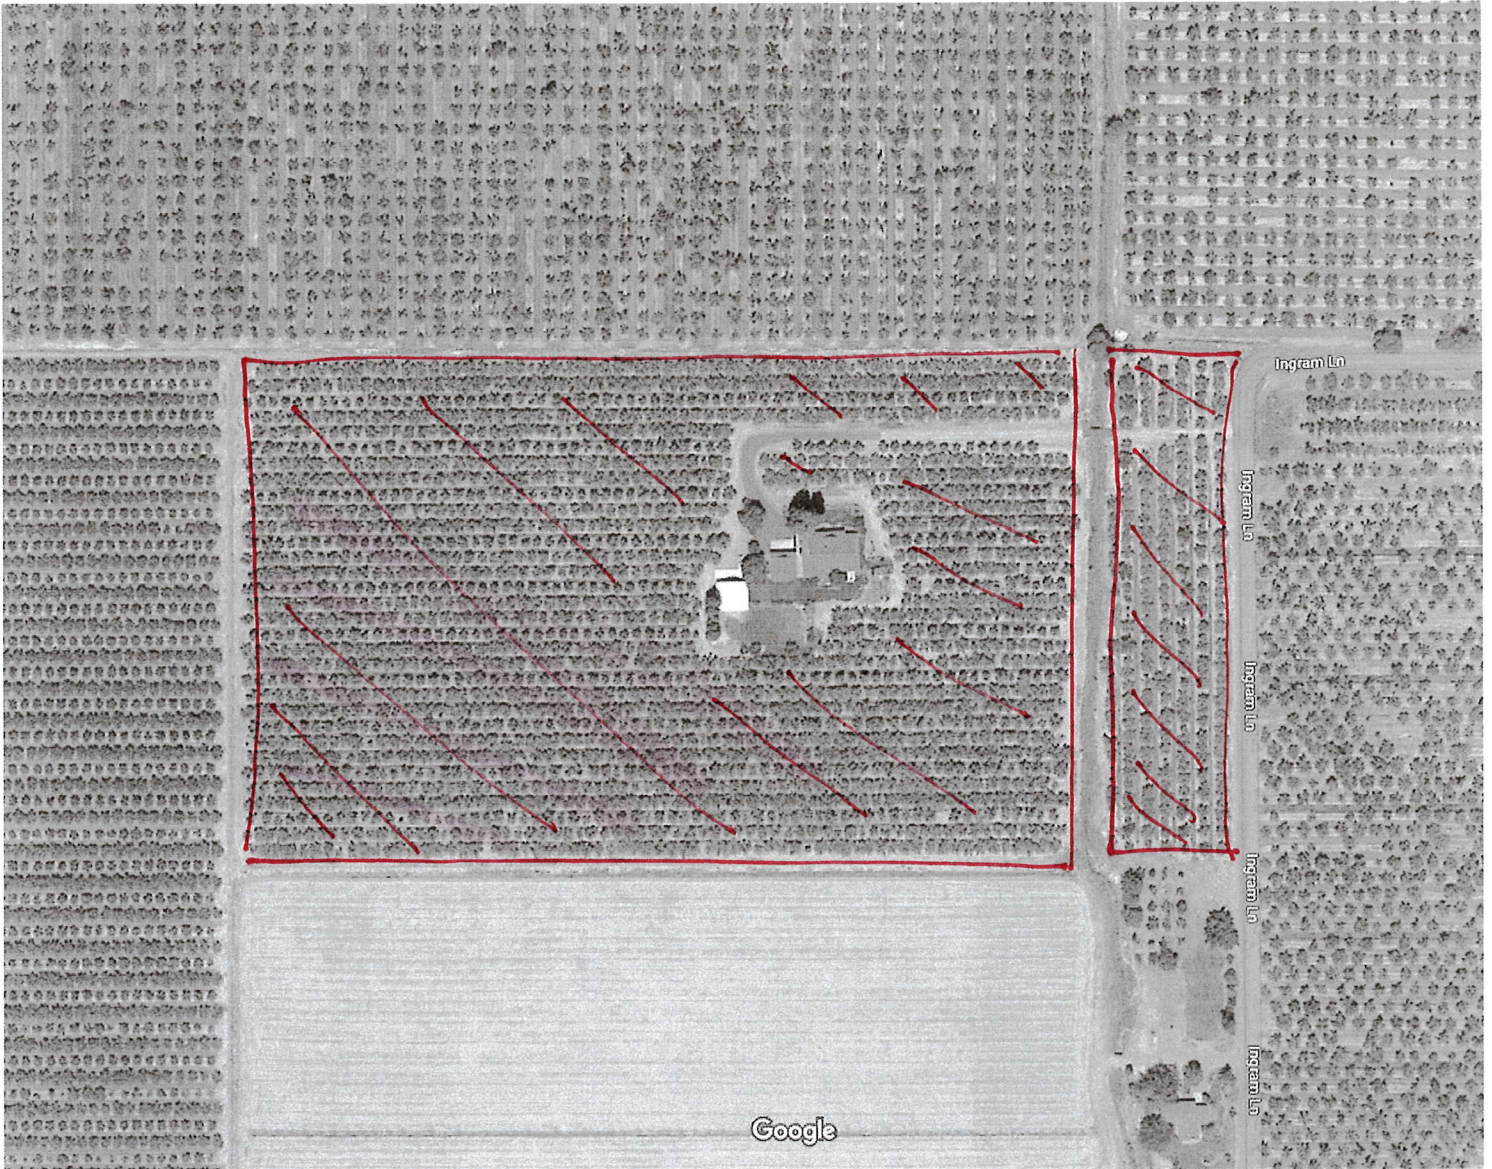

Feild: Fenn76 Acres: 76 Almonds

red's alley covercrop 25.33 ac.

red is ally cover crop 5.84 ac.

Imagery ©2023 CNES / Airbus, Maxar Technologies, U.S. Geological Survey, USDA/FPAC/GEO, Map data ©2023 200 ft

blue water

green is bareground 42 ac.

Imagery ©2024 Airbus, CNES / Airbus, Maxar Technologies, U.S. Geological Survey, Map data ©2024 200 ft

red is ally covercrop 5.05 ac.

green is undisturbed land 4.5 ac.

blue is water

black is headrow in
undisturbed land