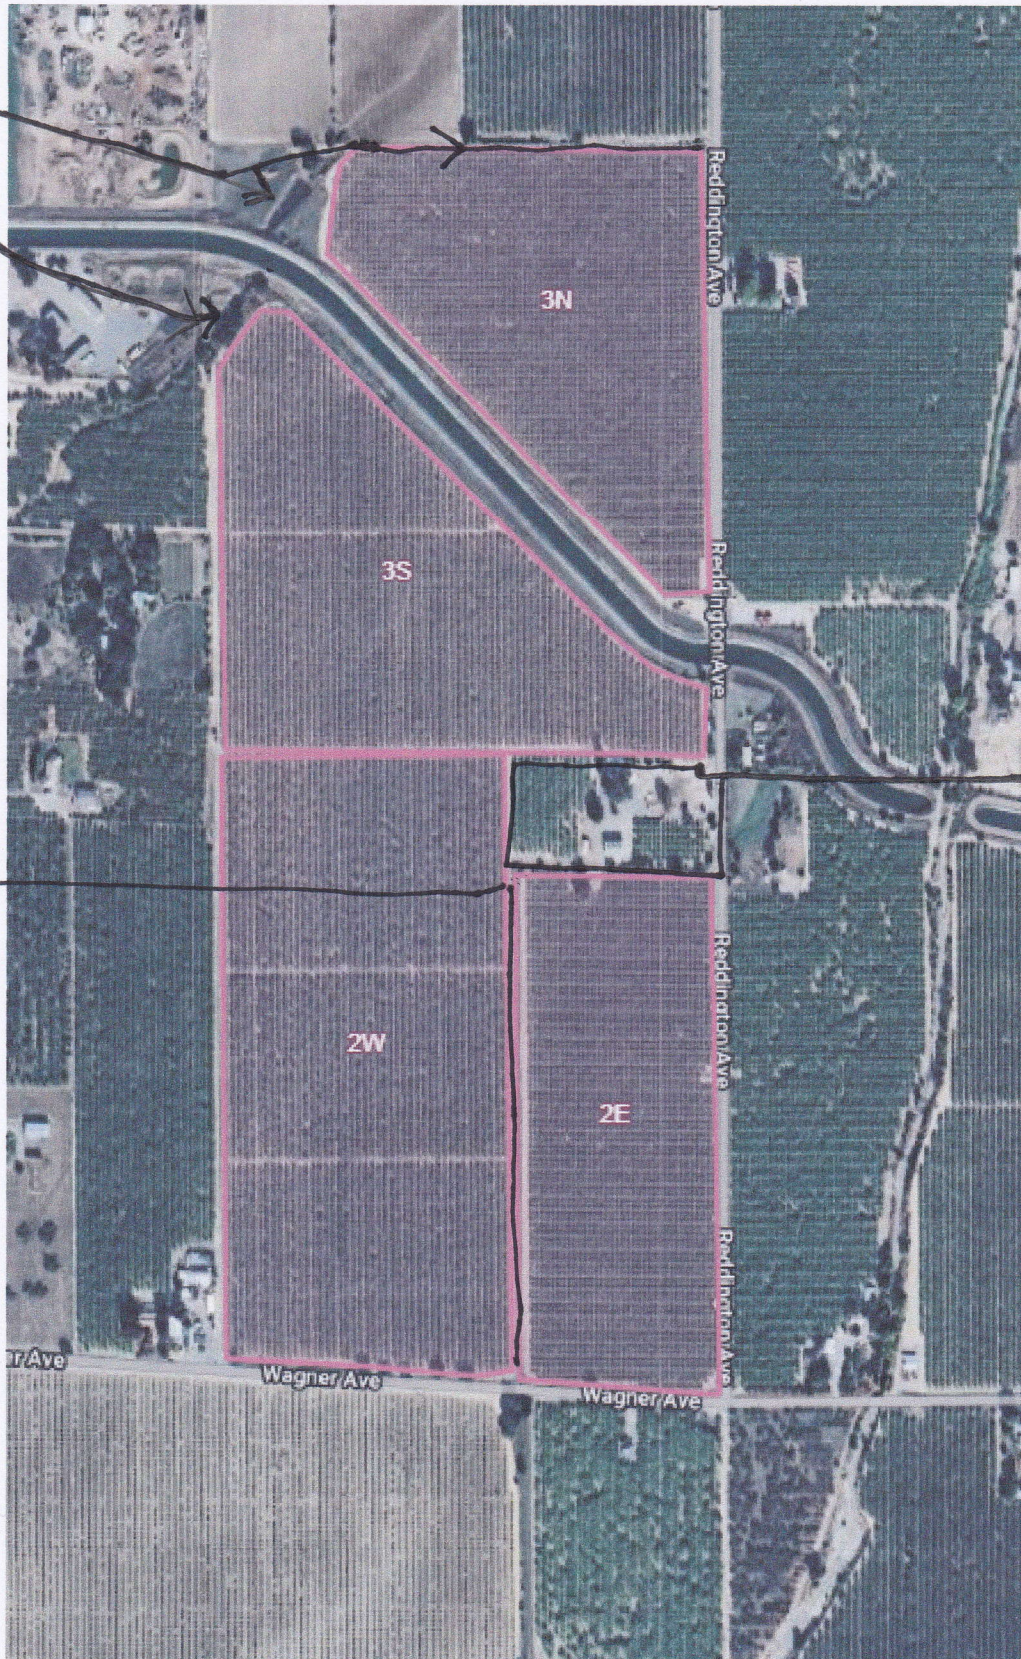

JOSEPH AND CATHY MARSH – Orchards 2& 3 FIELD BOUNDARIES

- North Border of 3N has shrubby vegetative border; Northwest corner of 3N shows natural reservoir
- Northwest corner of 3S shows the natural, oak tree lined, unfarmed area with that has been sown with clover seeds in the past

This is a natural vegetated creek/drain and was identified as native bee habitat by Bee Friendly Staff on a site visit

This is landscaped yard full of oaks, citrus, redwoods and perennial shrubs and berries