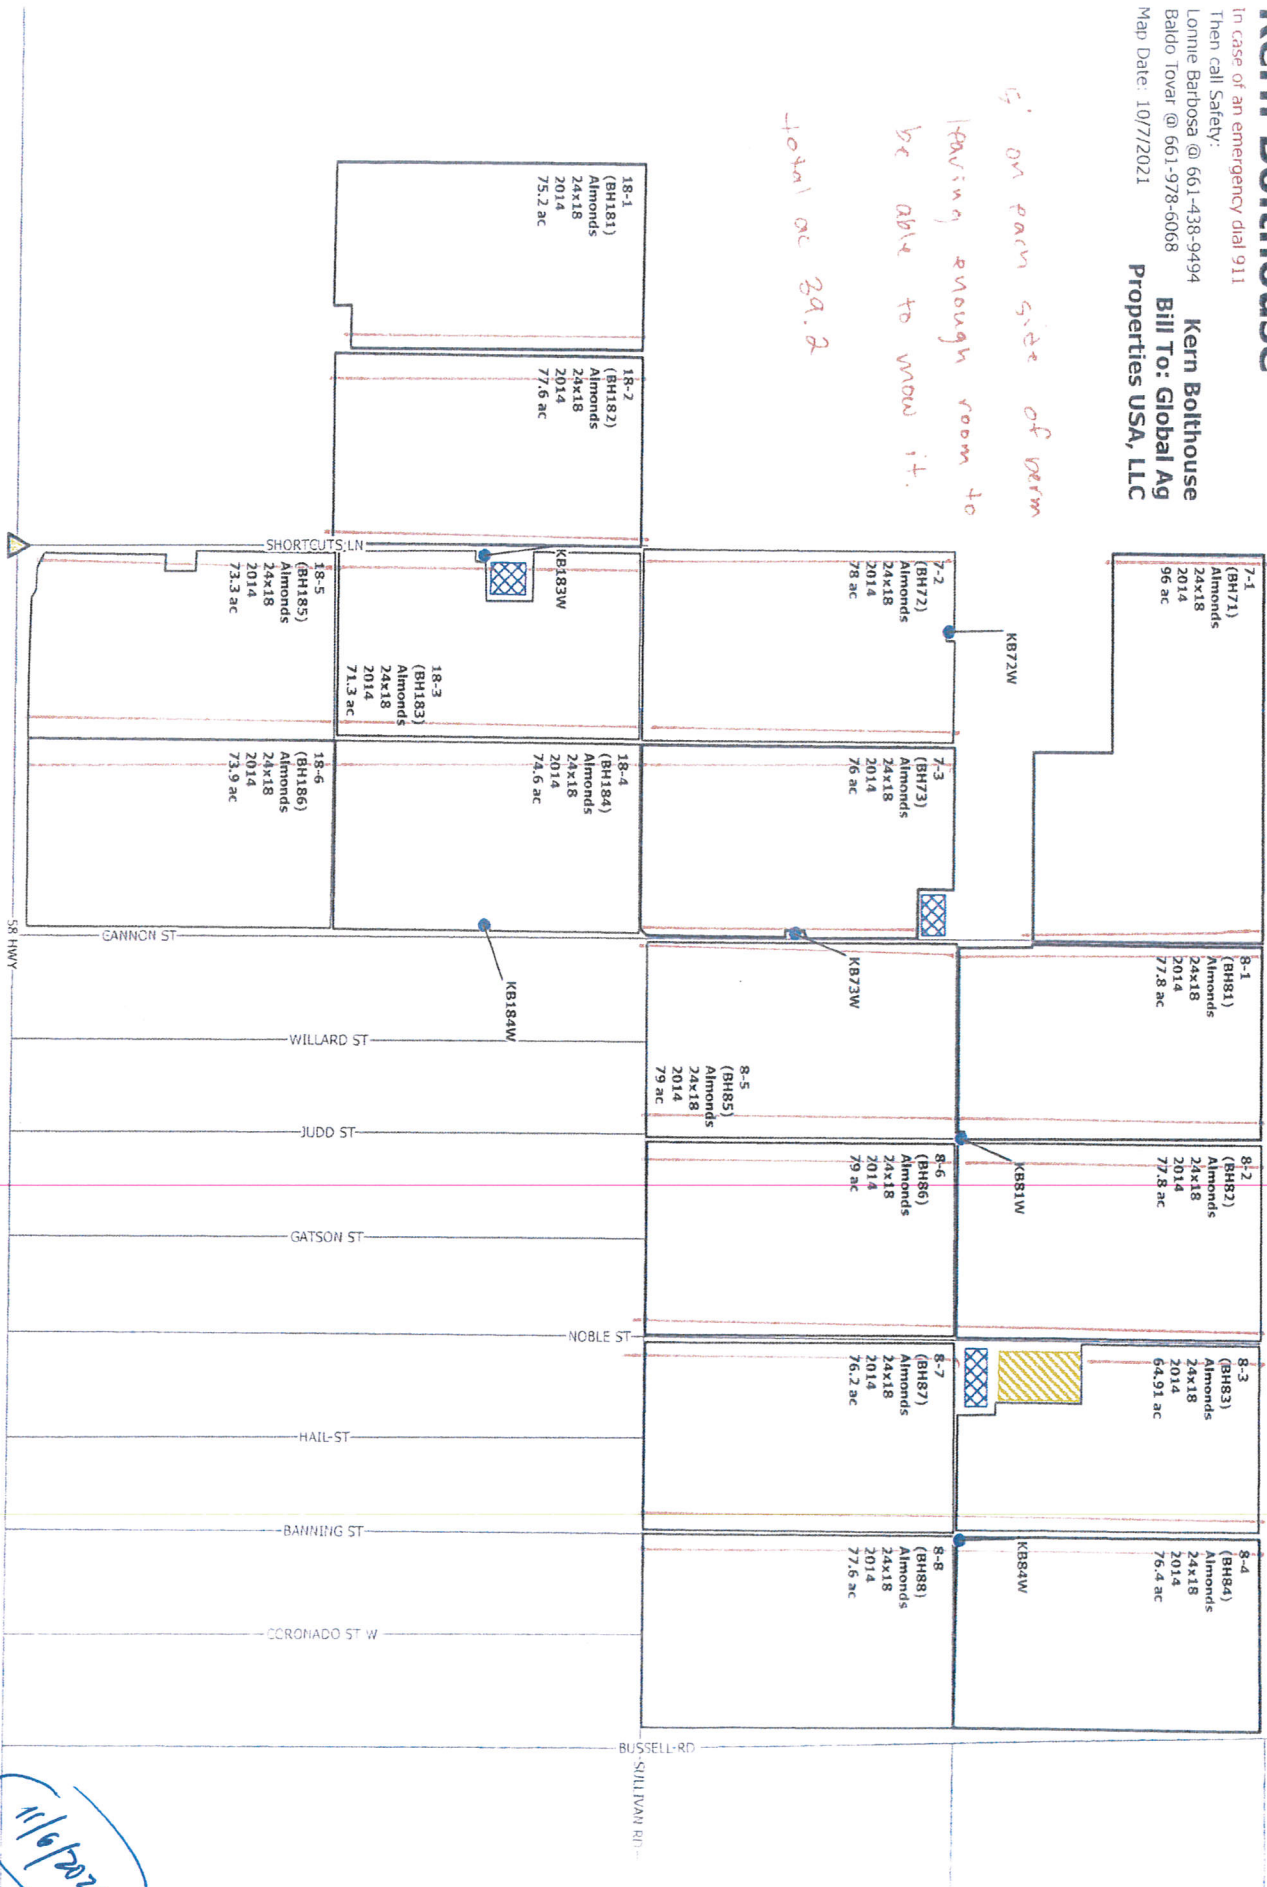

Kern Bolthouse

In case of an emergency dial 911
 Then call Safety:
 Lonnie Barbosa @ 661-438-9494
 Baldo Tovar @ 661-978-6068
 Map Date: 10/7/2021

Kern Bolthouse
 Bill To: Global Ag
 Properties USA, LLC

*5' on farm side of berm
 having enough room to
 be able to mow it.
 total ac 29.2*

HEC - Meet Locations

Reservoirs

Solar

Surface Water Turnout

Well