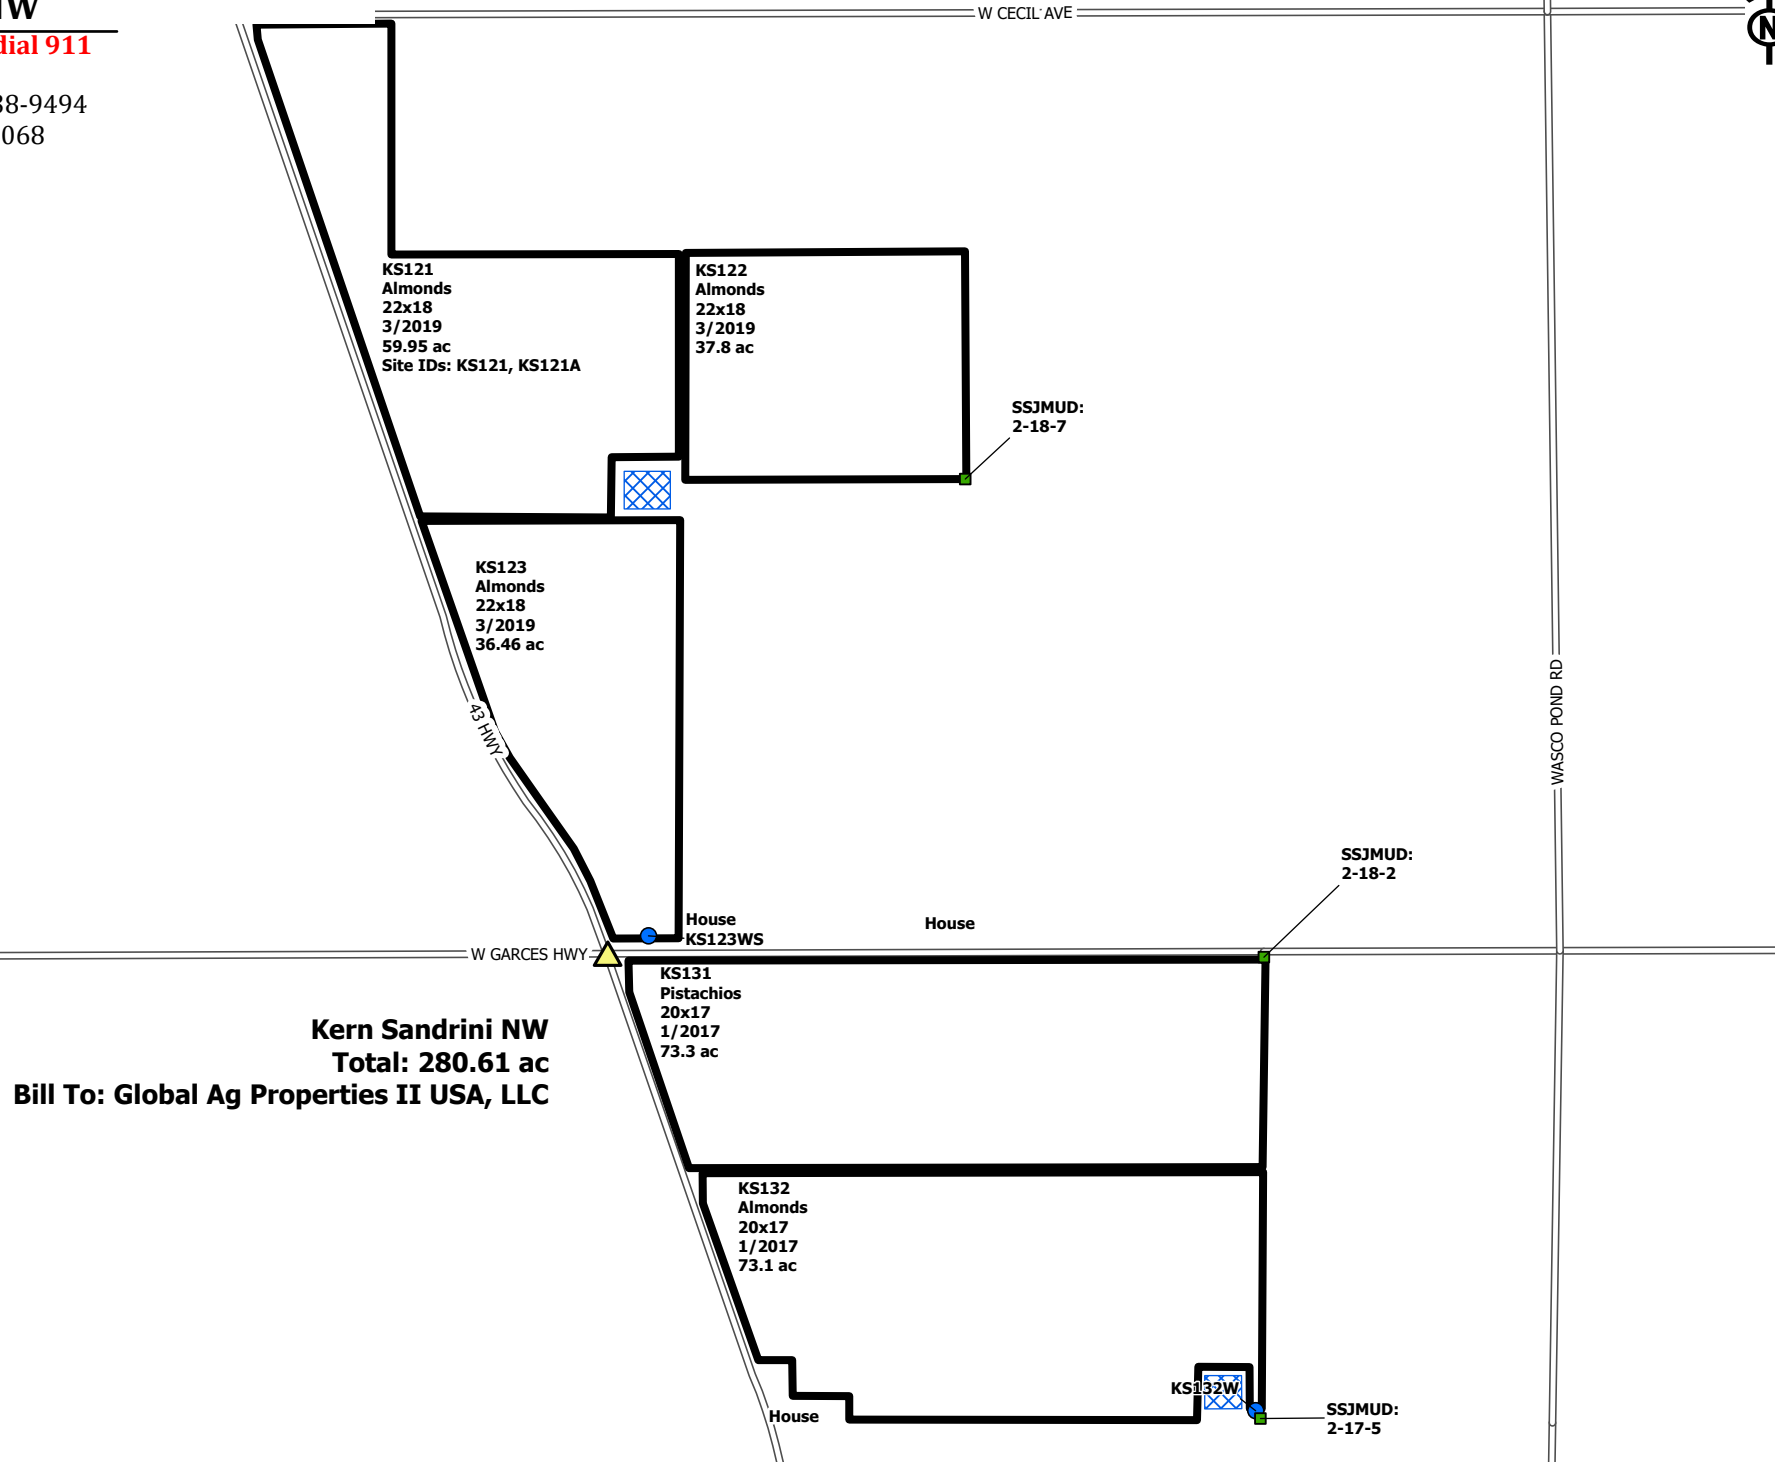

# Kern Sandrini NW

**In case of emergency dial 911**

Then call safety:

Lonnie Barbosa: 661-438-9494

Baldo Tovar: 661-978-6068

- HEC - Meet Locations
- Reservoirs
- Solar
- Well
- Surface Water Turnout

\*maps display only operational wells/turnouts