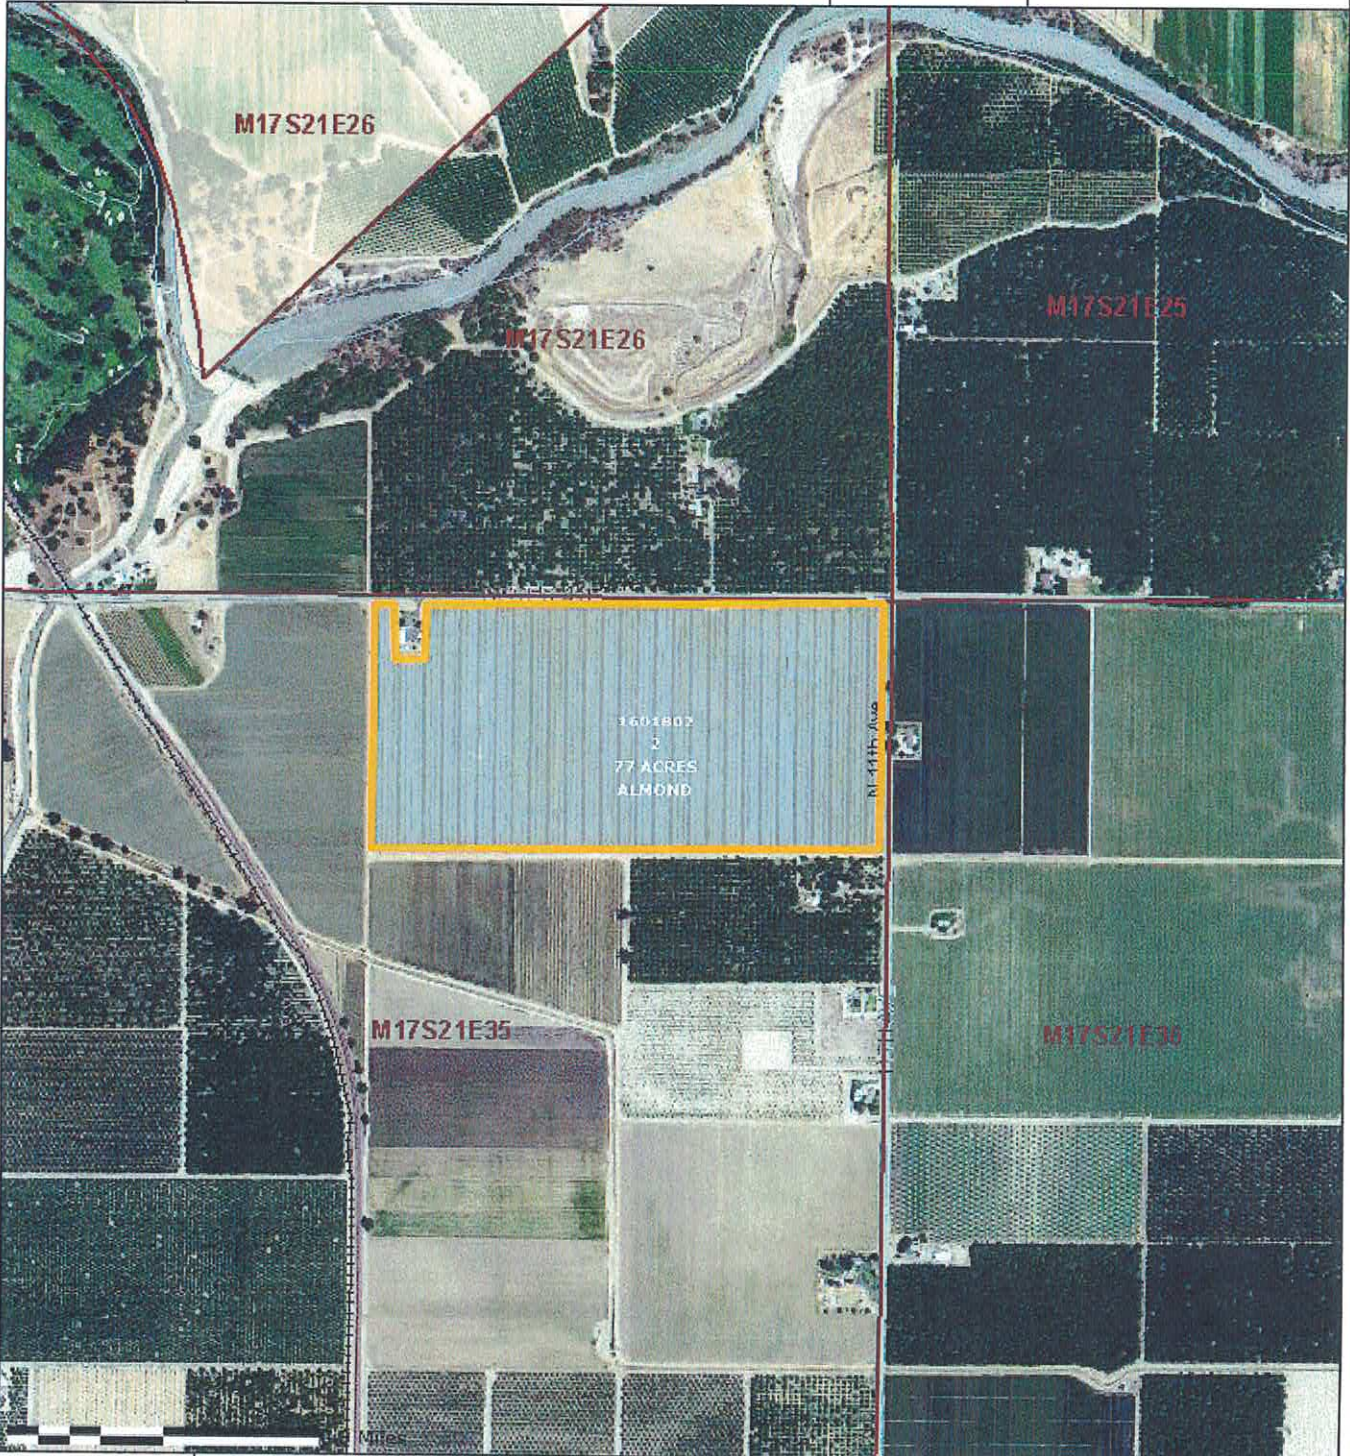

Kings County

Permit Number: 1601802

SITE 1

Created On: 1/26/2016

1600337

Operator: ANTHONY AVILA

Included Sites:

Kings County
MAP 2
NEW SITE

Permit Number:	1601802
Created On:	1/27/2016
Operator:	ANTHONY AVILA

Included Sites:	2
-----------------	---