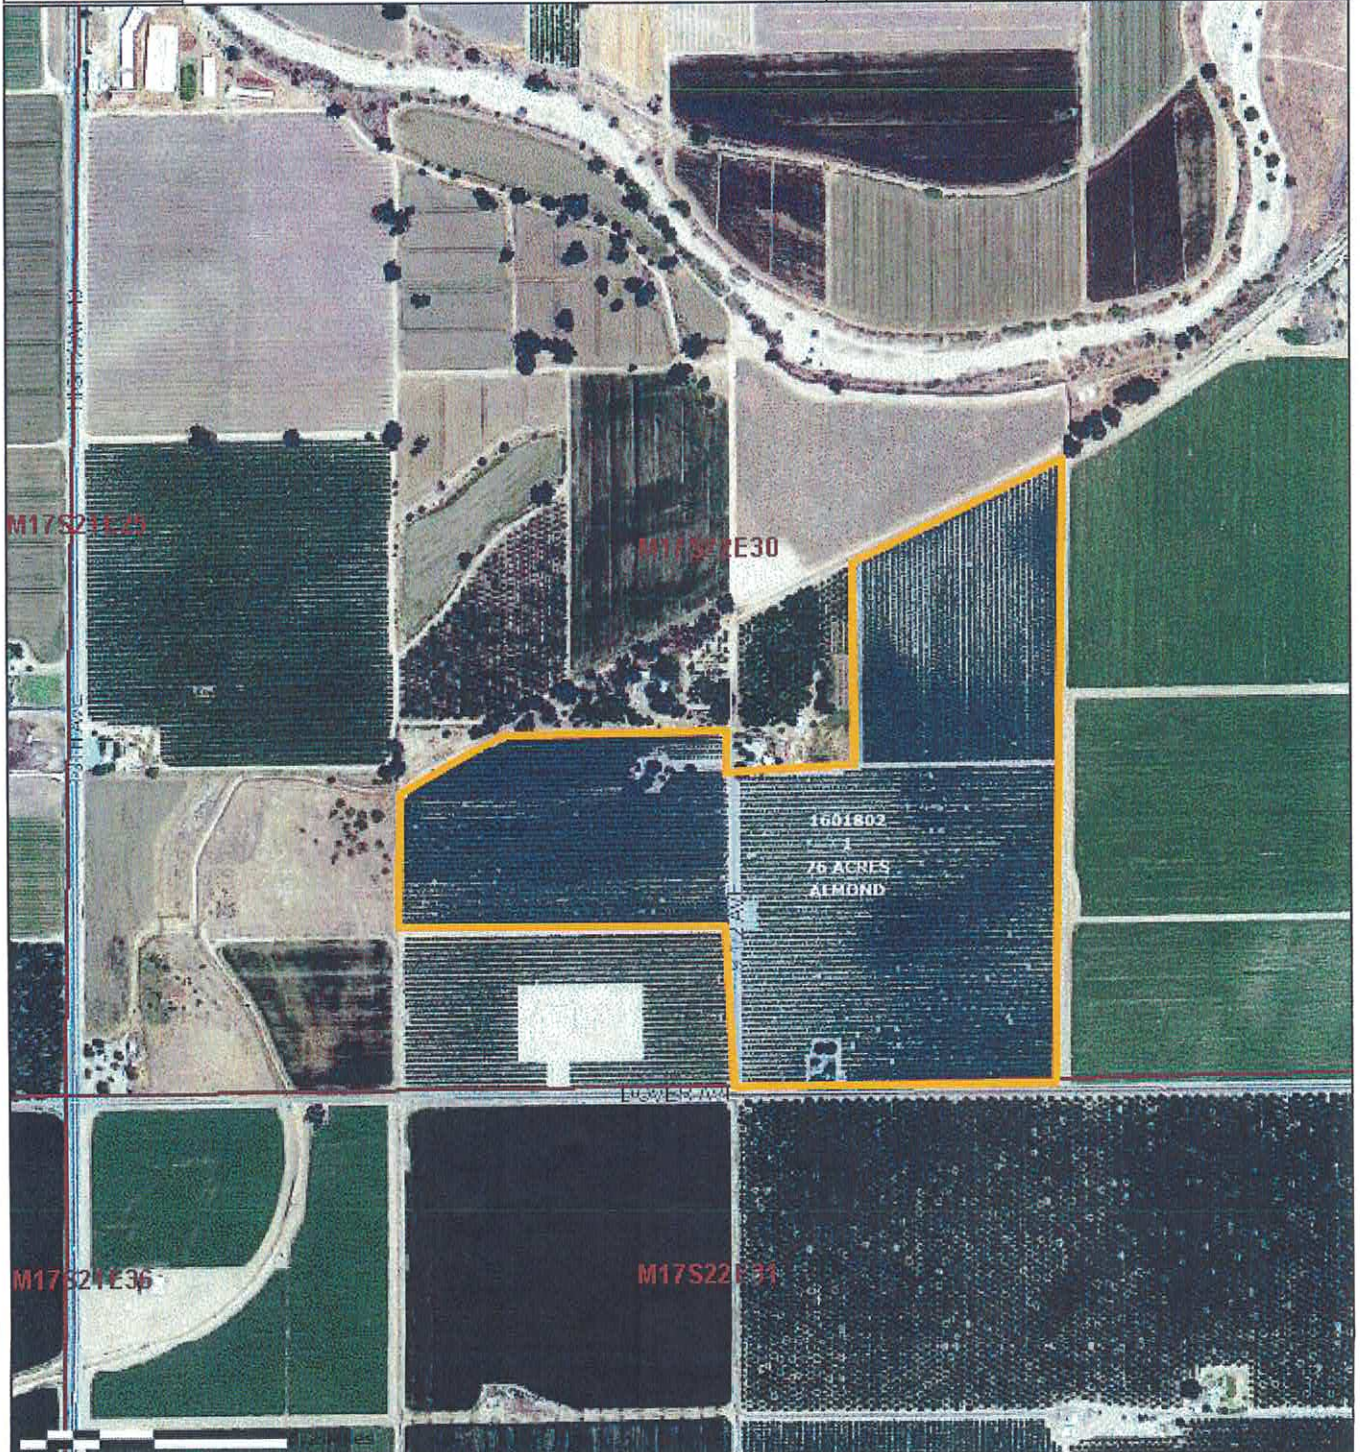

Kings County

Permit Number: 1601802

SITE 1

Created On: 1/26/2016

1600337

Operator: ANTHONY AVILA

Included Sites:

Kings County
MAP 2
NEW SITE

Permit Number:	1601802
Created On:	1/27/2016
Operator:	ANTHONY AVILA

Included Sites:	2
-----------------	---