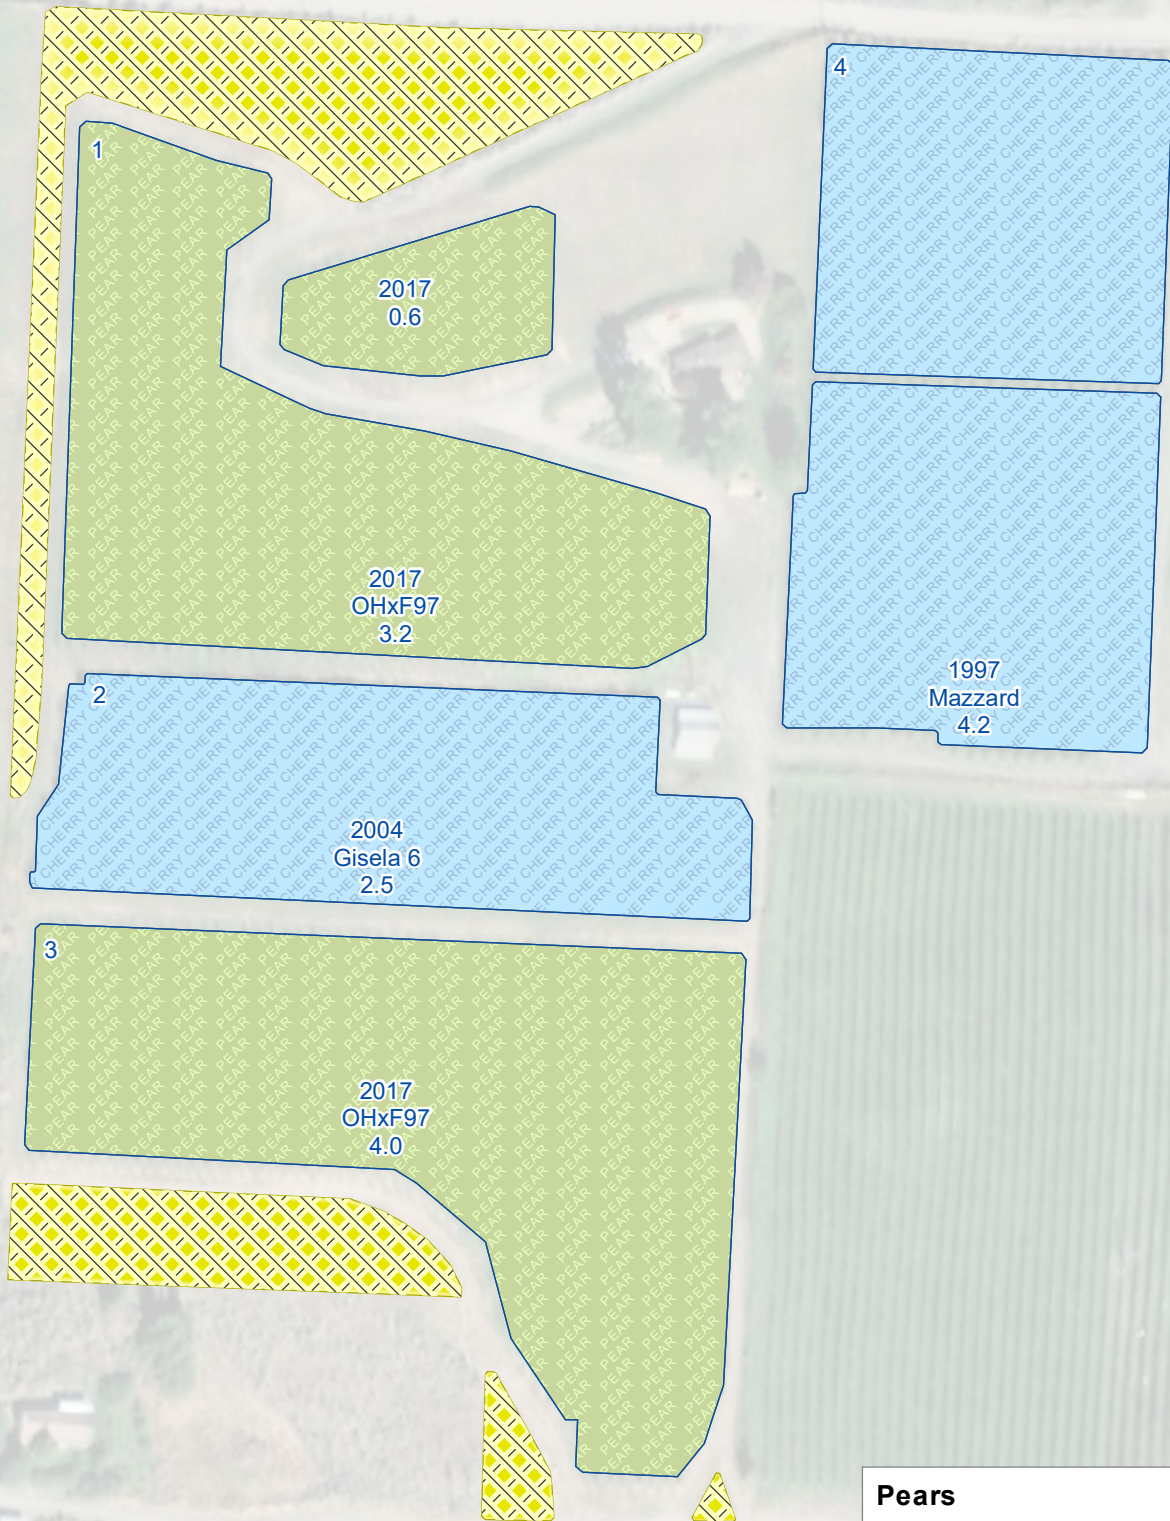

Joe Miller Rd

-  LBF1 Pollinator Habitat
-  Cherries
-  Pears

Pears	7.8
Sweet Cherries	6.7
Planted Acres	14.5
Conventional	14.5
Organic	0.0
Natural Pollinator Habitat	2.4