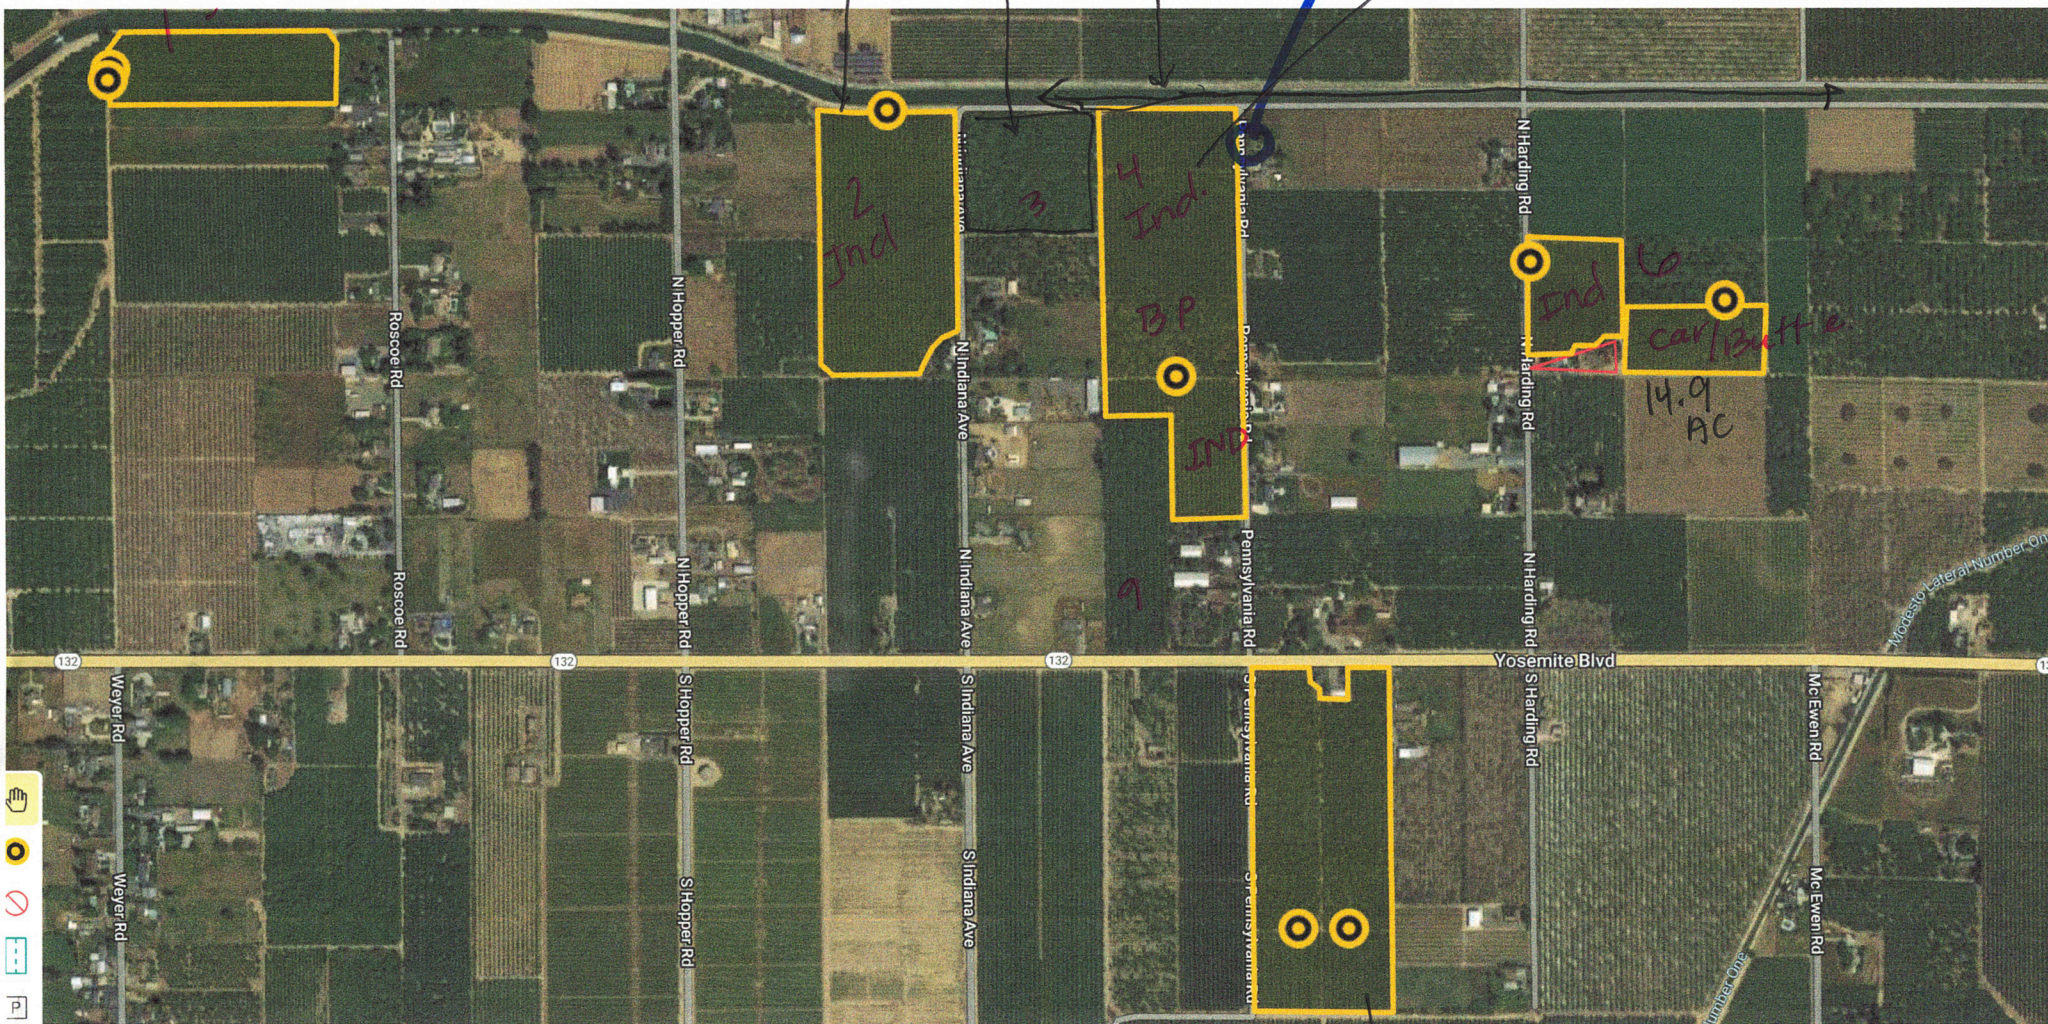

LD - miller

Bee forage/habitat additional

7.7 AC

NP/Car

18.2 AC

Water Source

24.8 AC

LD7

22.5 AC