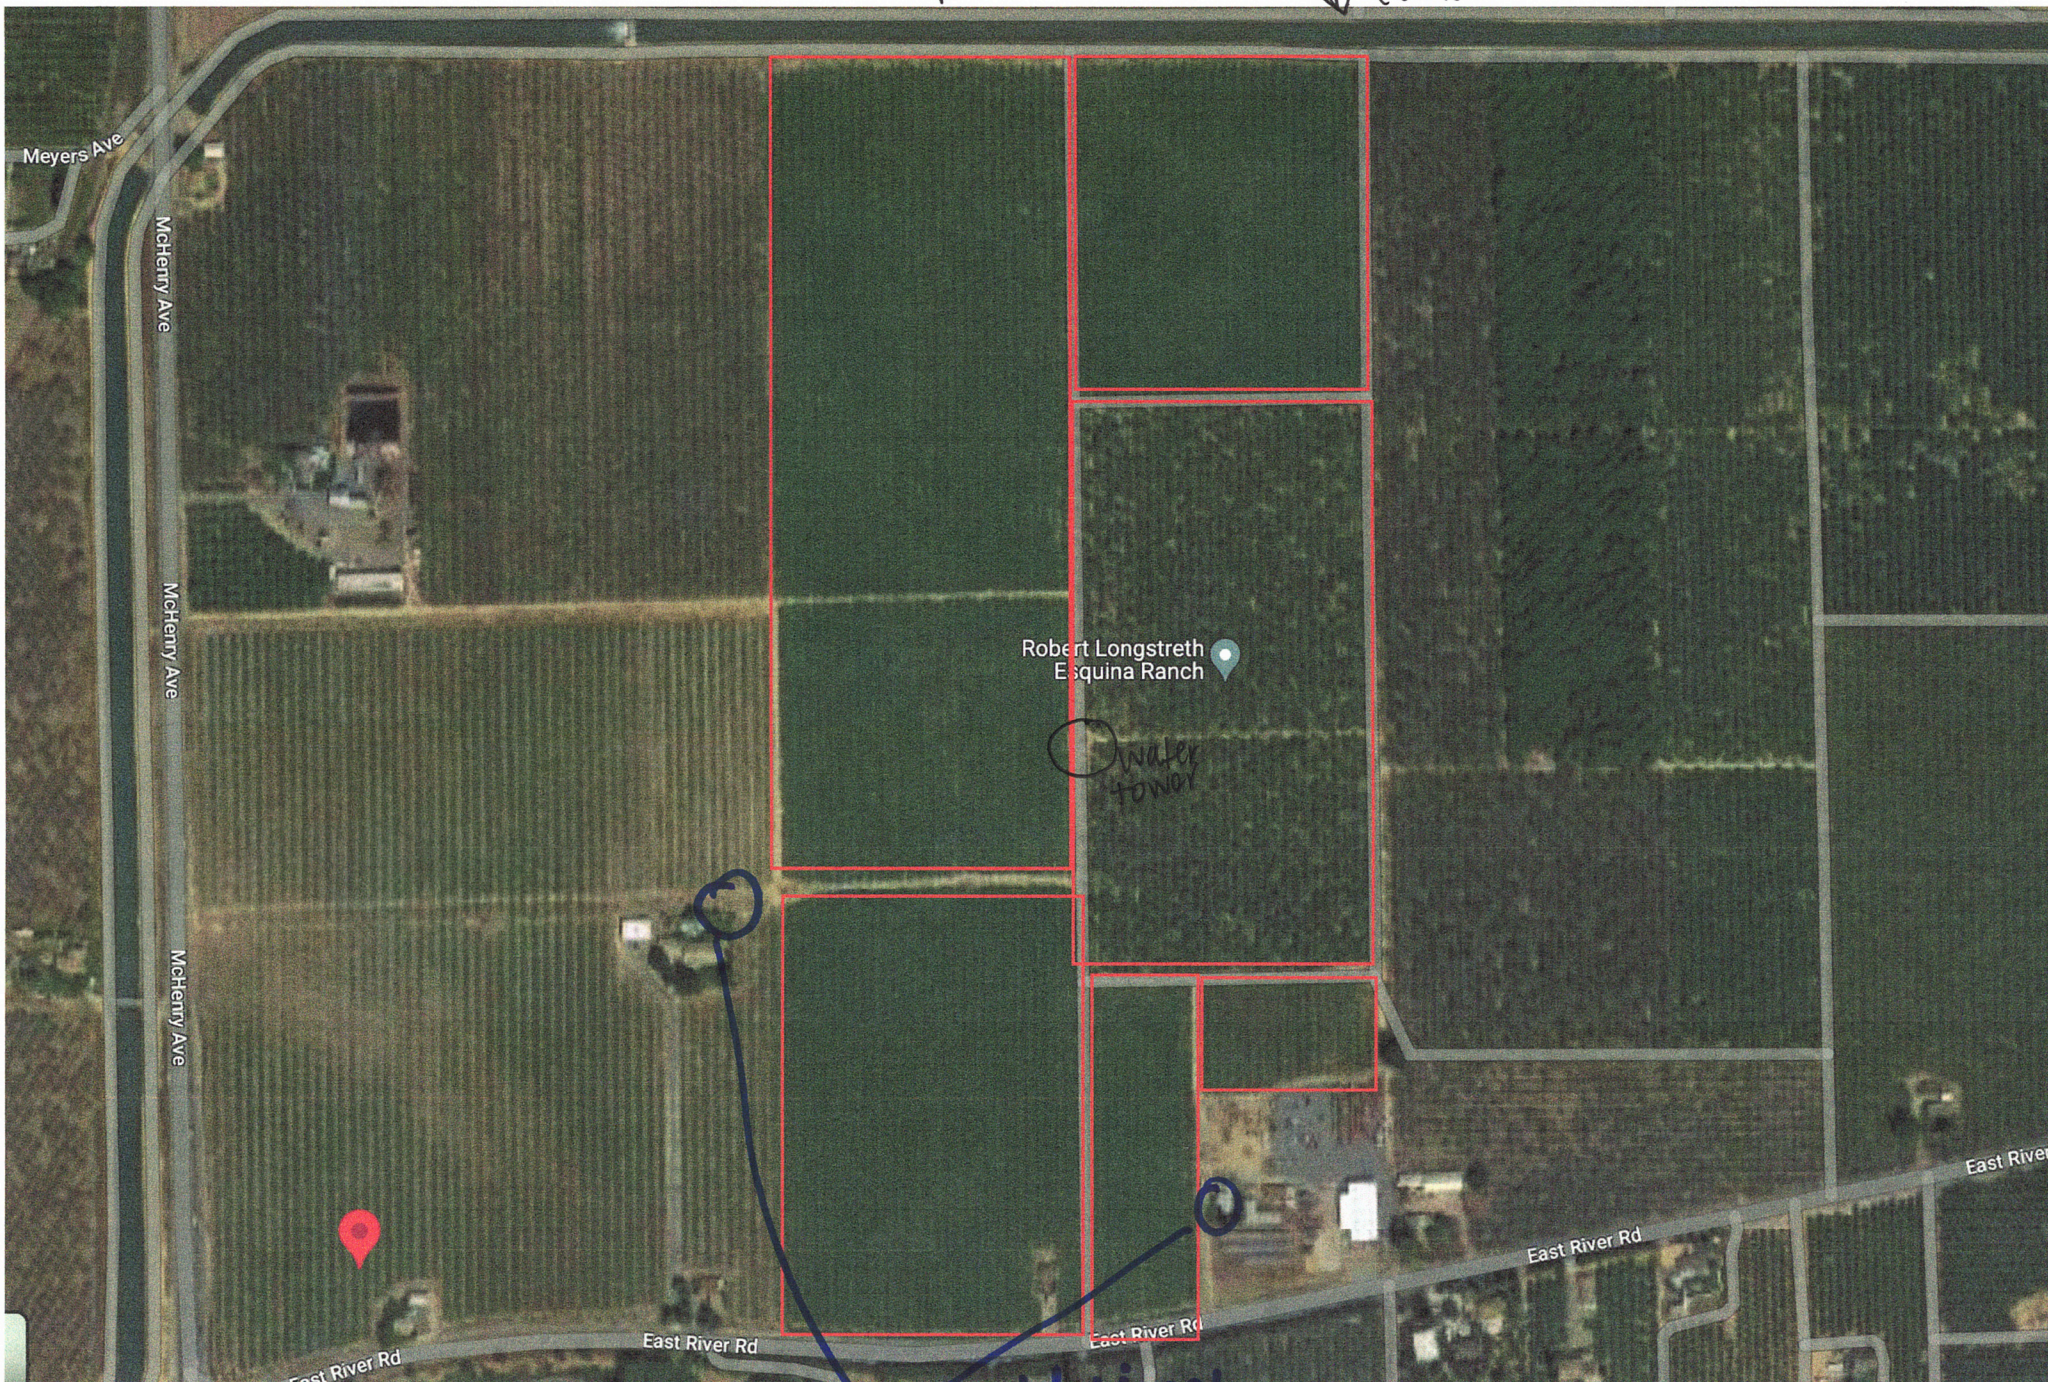

La Esquina

98.13 AC

↓ canal water source

Additional
Bee forage / habitat