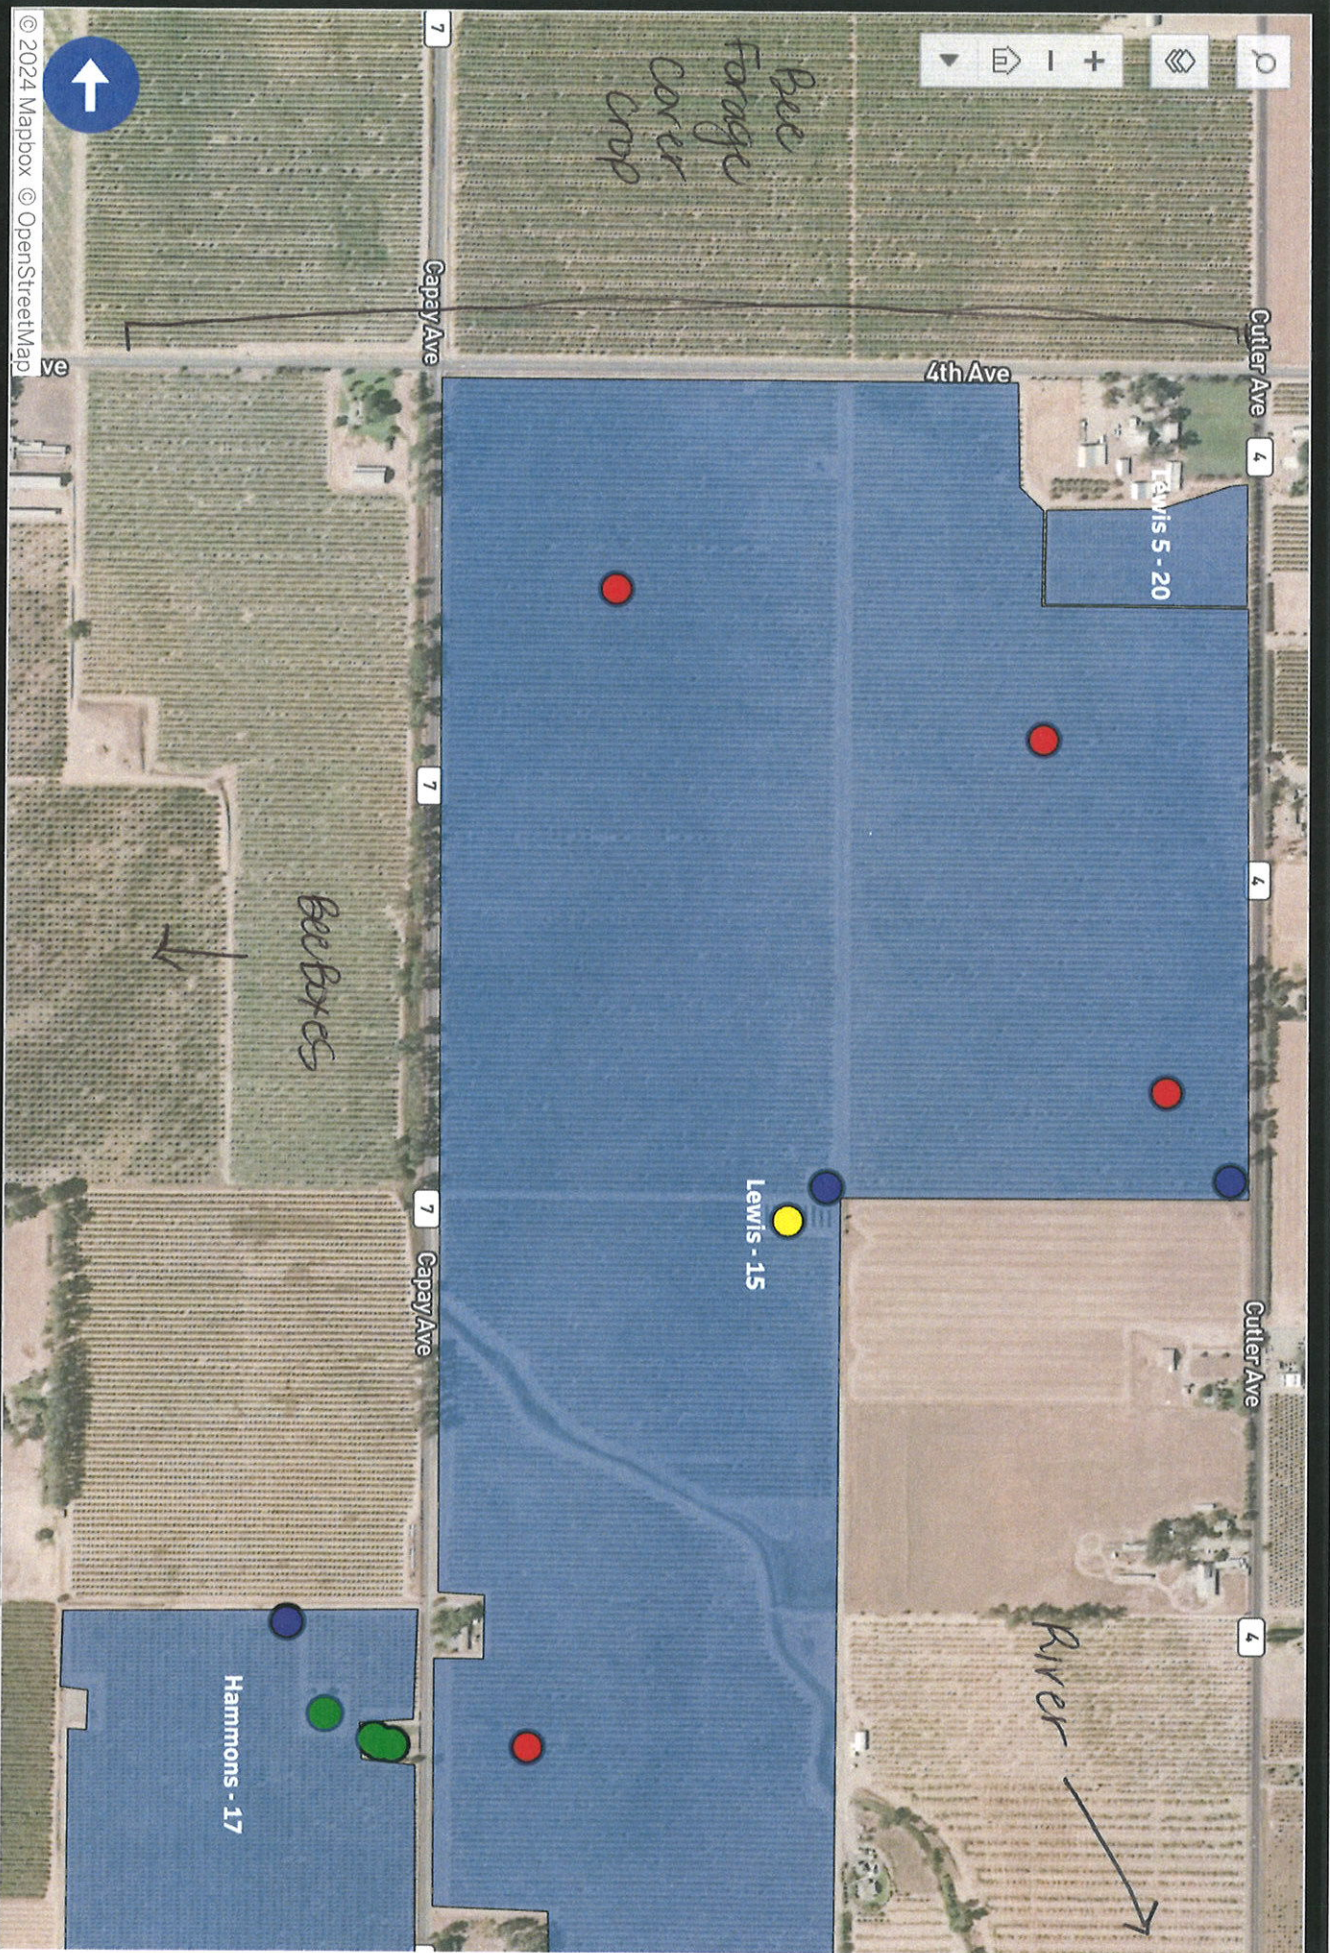

© 2024 Mapbox © OpenStreetMap

*Bee Forage cover crop*

*Bee Boxes*

*River*

Lewis 5 - 20

Lewis - 15

Hammons - 17

Cutler Ave

4th Ave

Capay Ave

Cutler Ave

Capay Ave

7

7

7

4

4