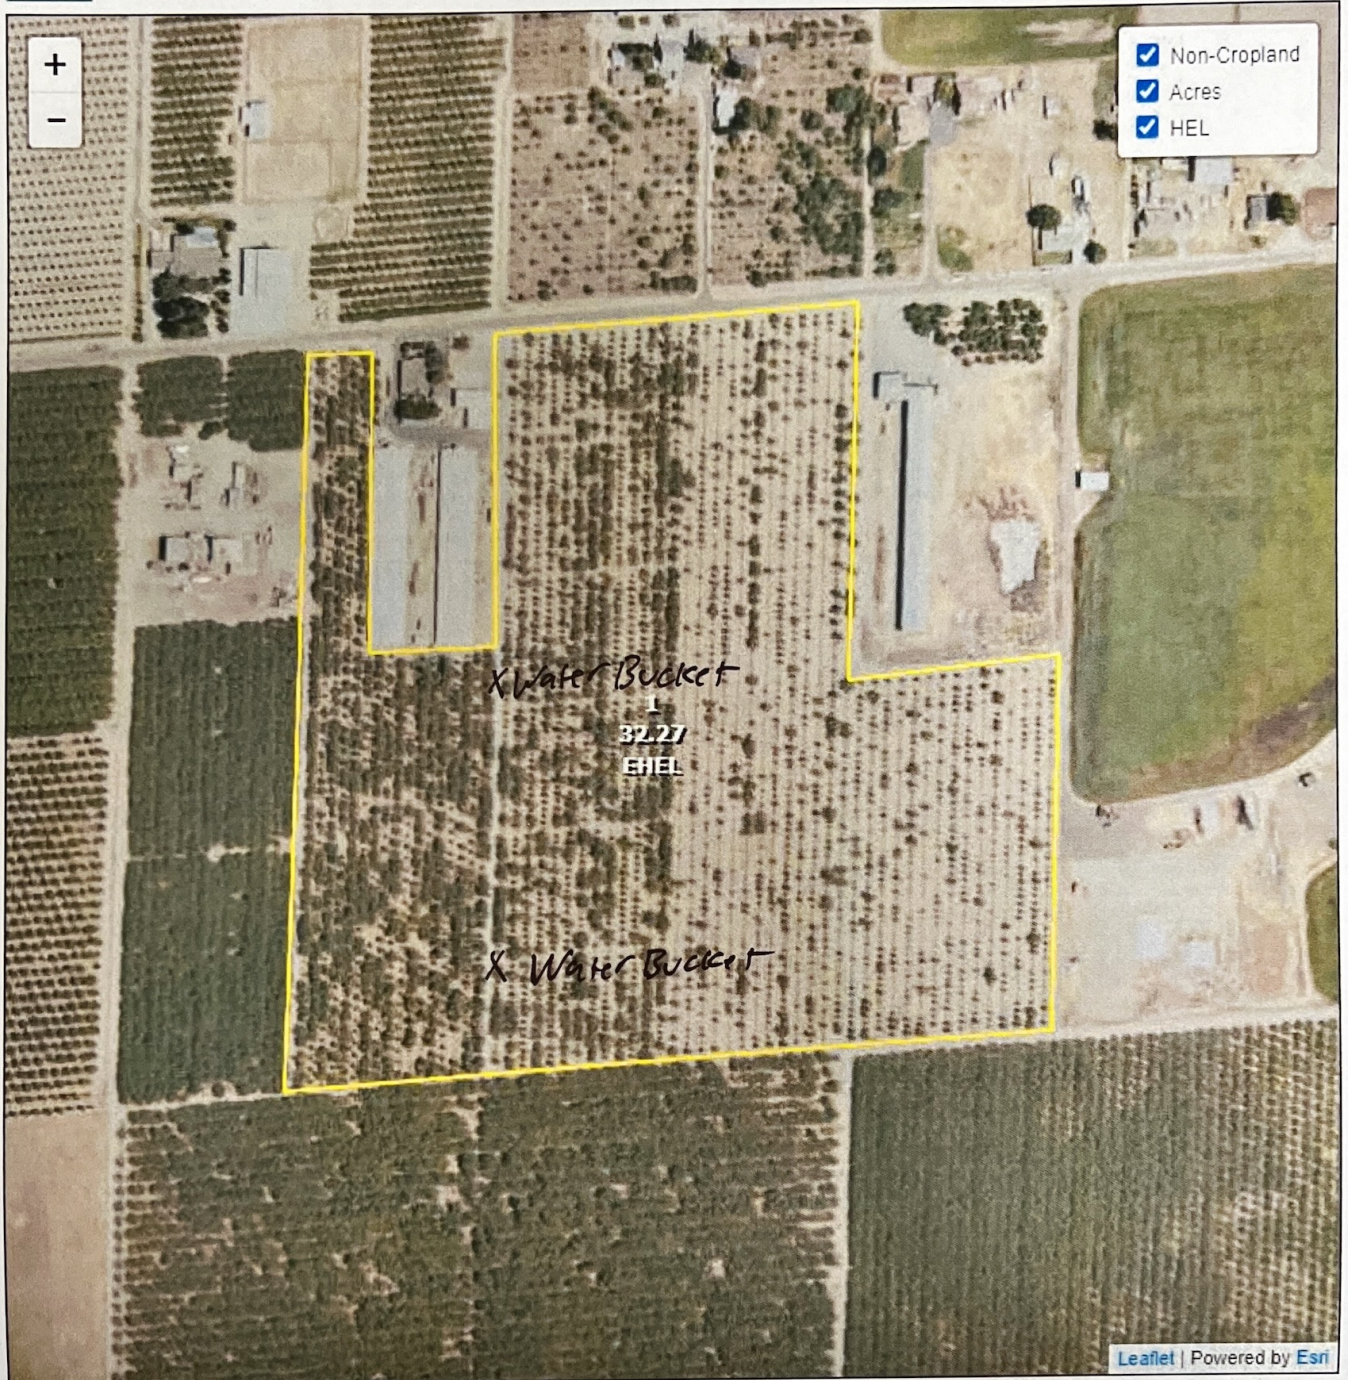

SR

**Common Land Unit**  
 Cropland   
  Non-cropland   
  CRP

2024 Crop Year

Farm 1086  
 Tract 136

**Wetland Determination Identifiers**

- Restricted Use
- ▼ Limited Restrictions
- Exempt from Conservation Compliance Provisions

Tract 1 of 3

Leaflet | Powered by Esri