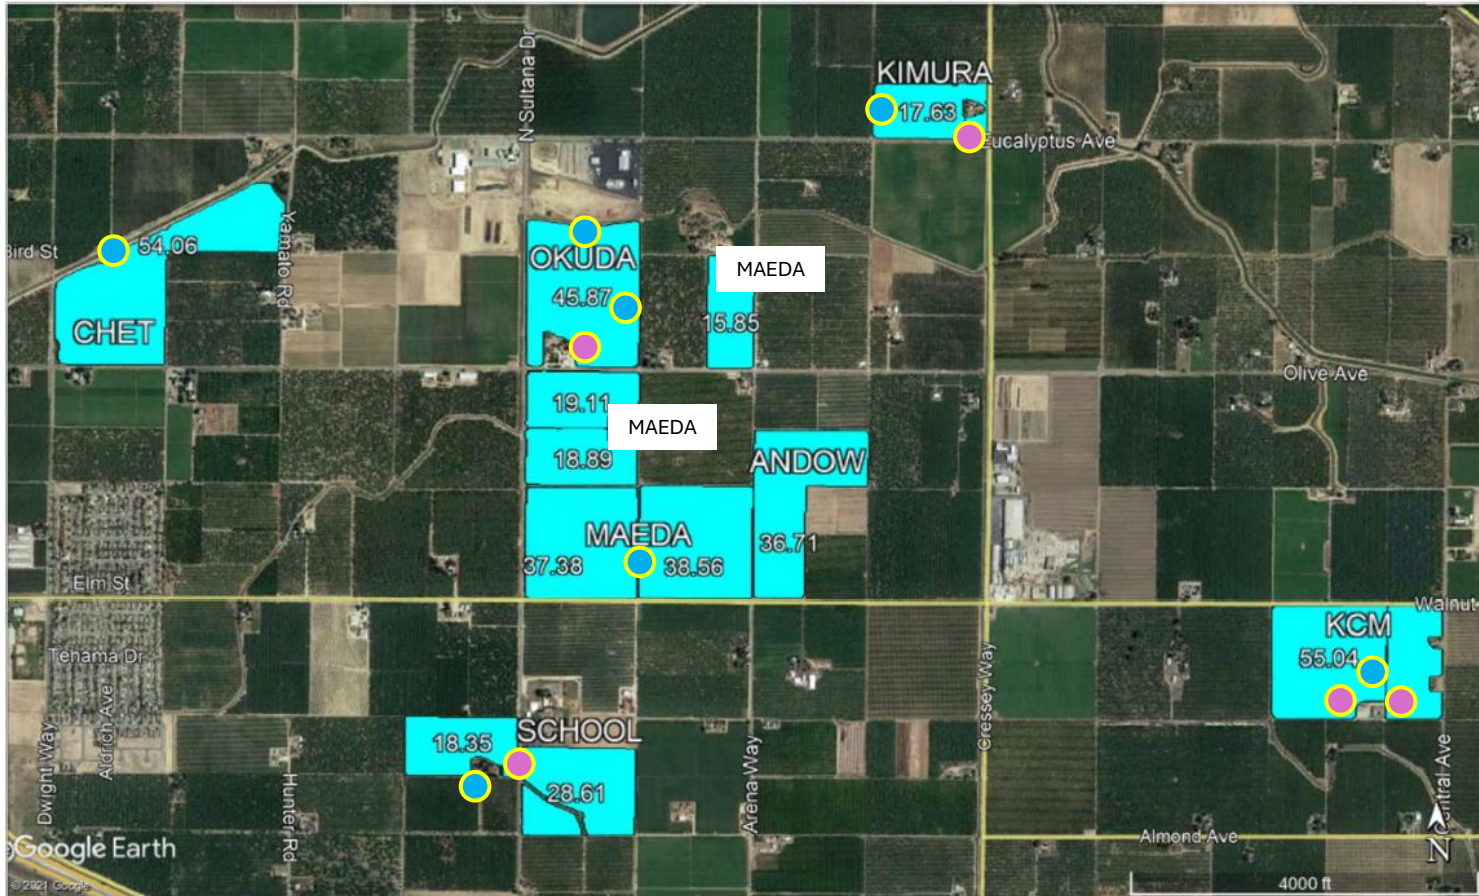

SFI

Full acreage has naturally occurring cover crop

- Both the Shop & House sites have bee friendly forage
- Water source/water tank for bees

Full acreage has naturally occurring and/or planted cover crop

● Forage

● Water source/water tank for bees

Arena

Full acreage has naturally occurring cover crop

- Forage
- Water source/water tank for bees