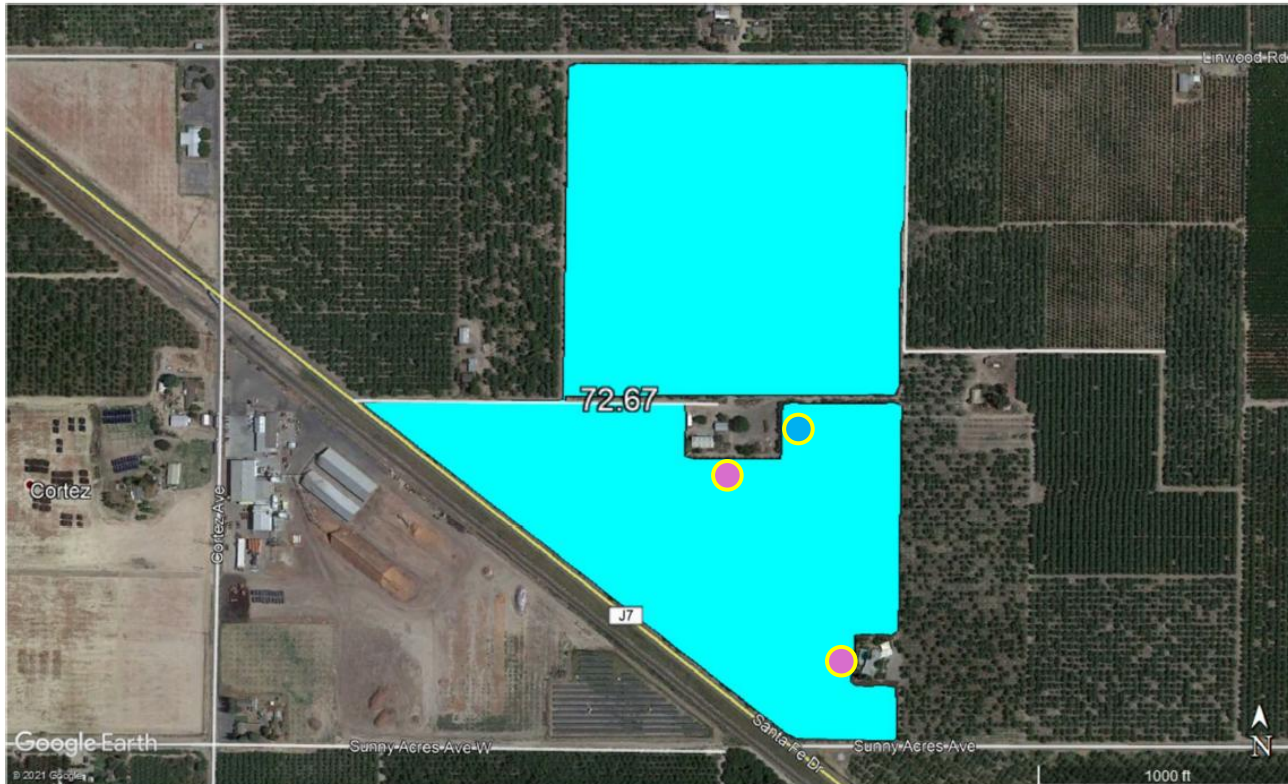

SFI

Full acreage has naturally occurring cover crop

- Both the Shop & House sites have bee friendly forage
- Water source/water tank for bees

Full acreage has naturally occurring and/or planted cover crop

● Forage

● Water source/water tank for bees

Arena

Full acreage has naturally occurring cover crop

- Forage
- Water source/water tank for bees