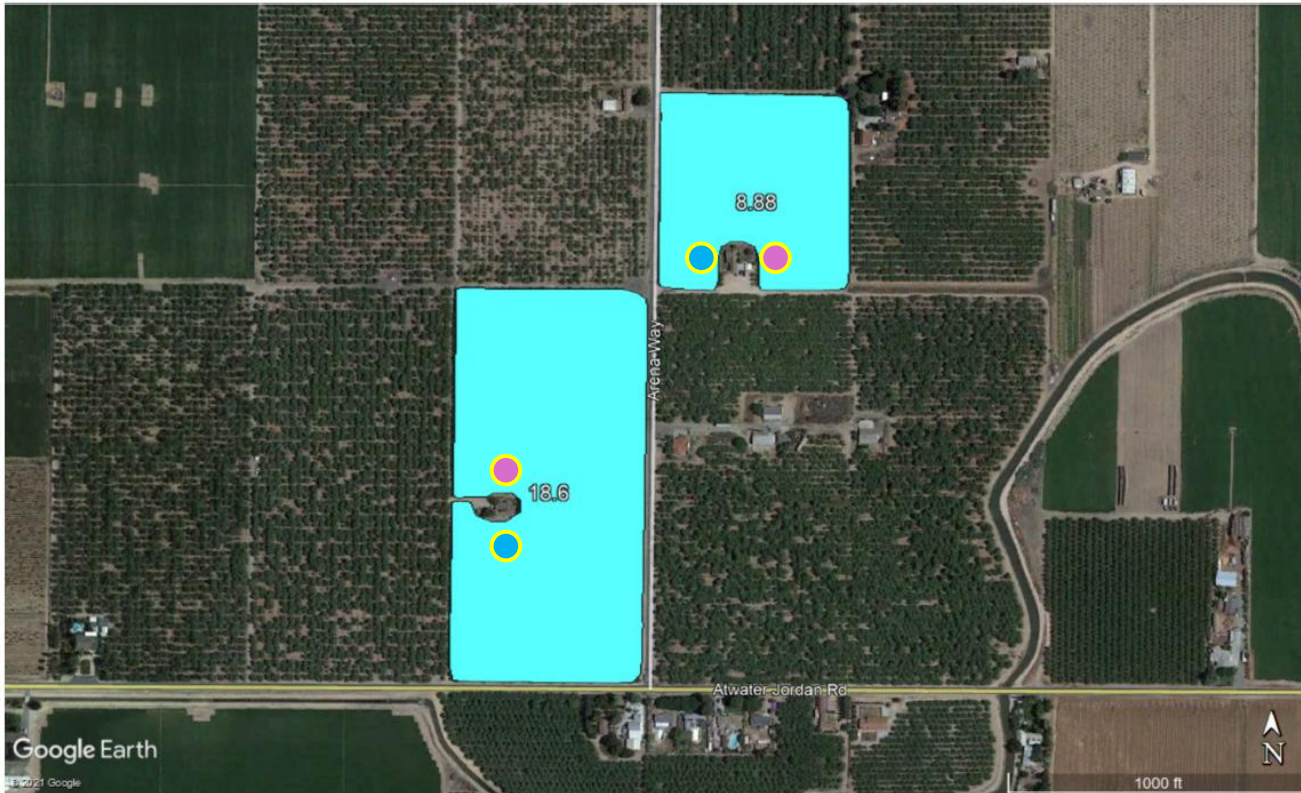

SFI

Full acreage has naturally occurring cover crop

- Both the Shop & House sites have bee friendly forage
- Water source/water tank for bees

Full acreage has naturally occurring and/or planted cover crop

● Forage

● Water source/water tank for bees

Arena

Full acreage has naturally occurring cover crop

- Forage
- Water source/water tank for bees