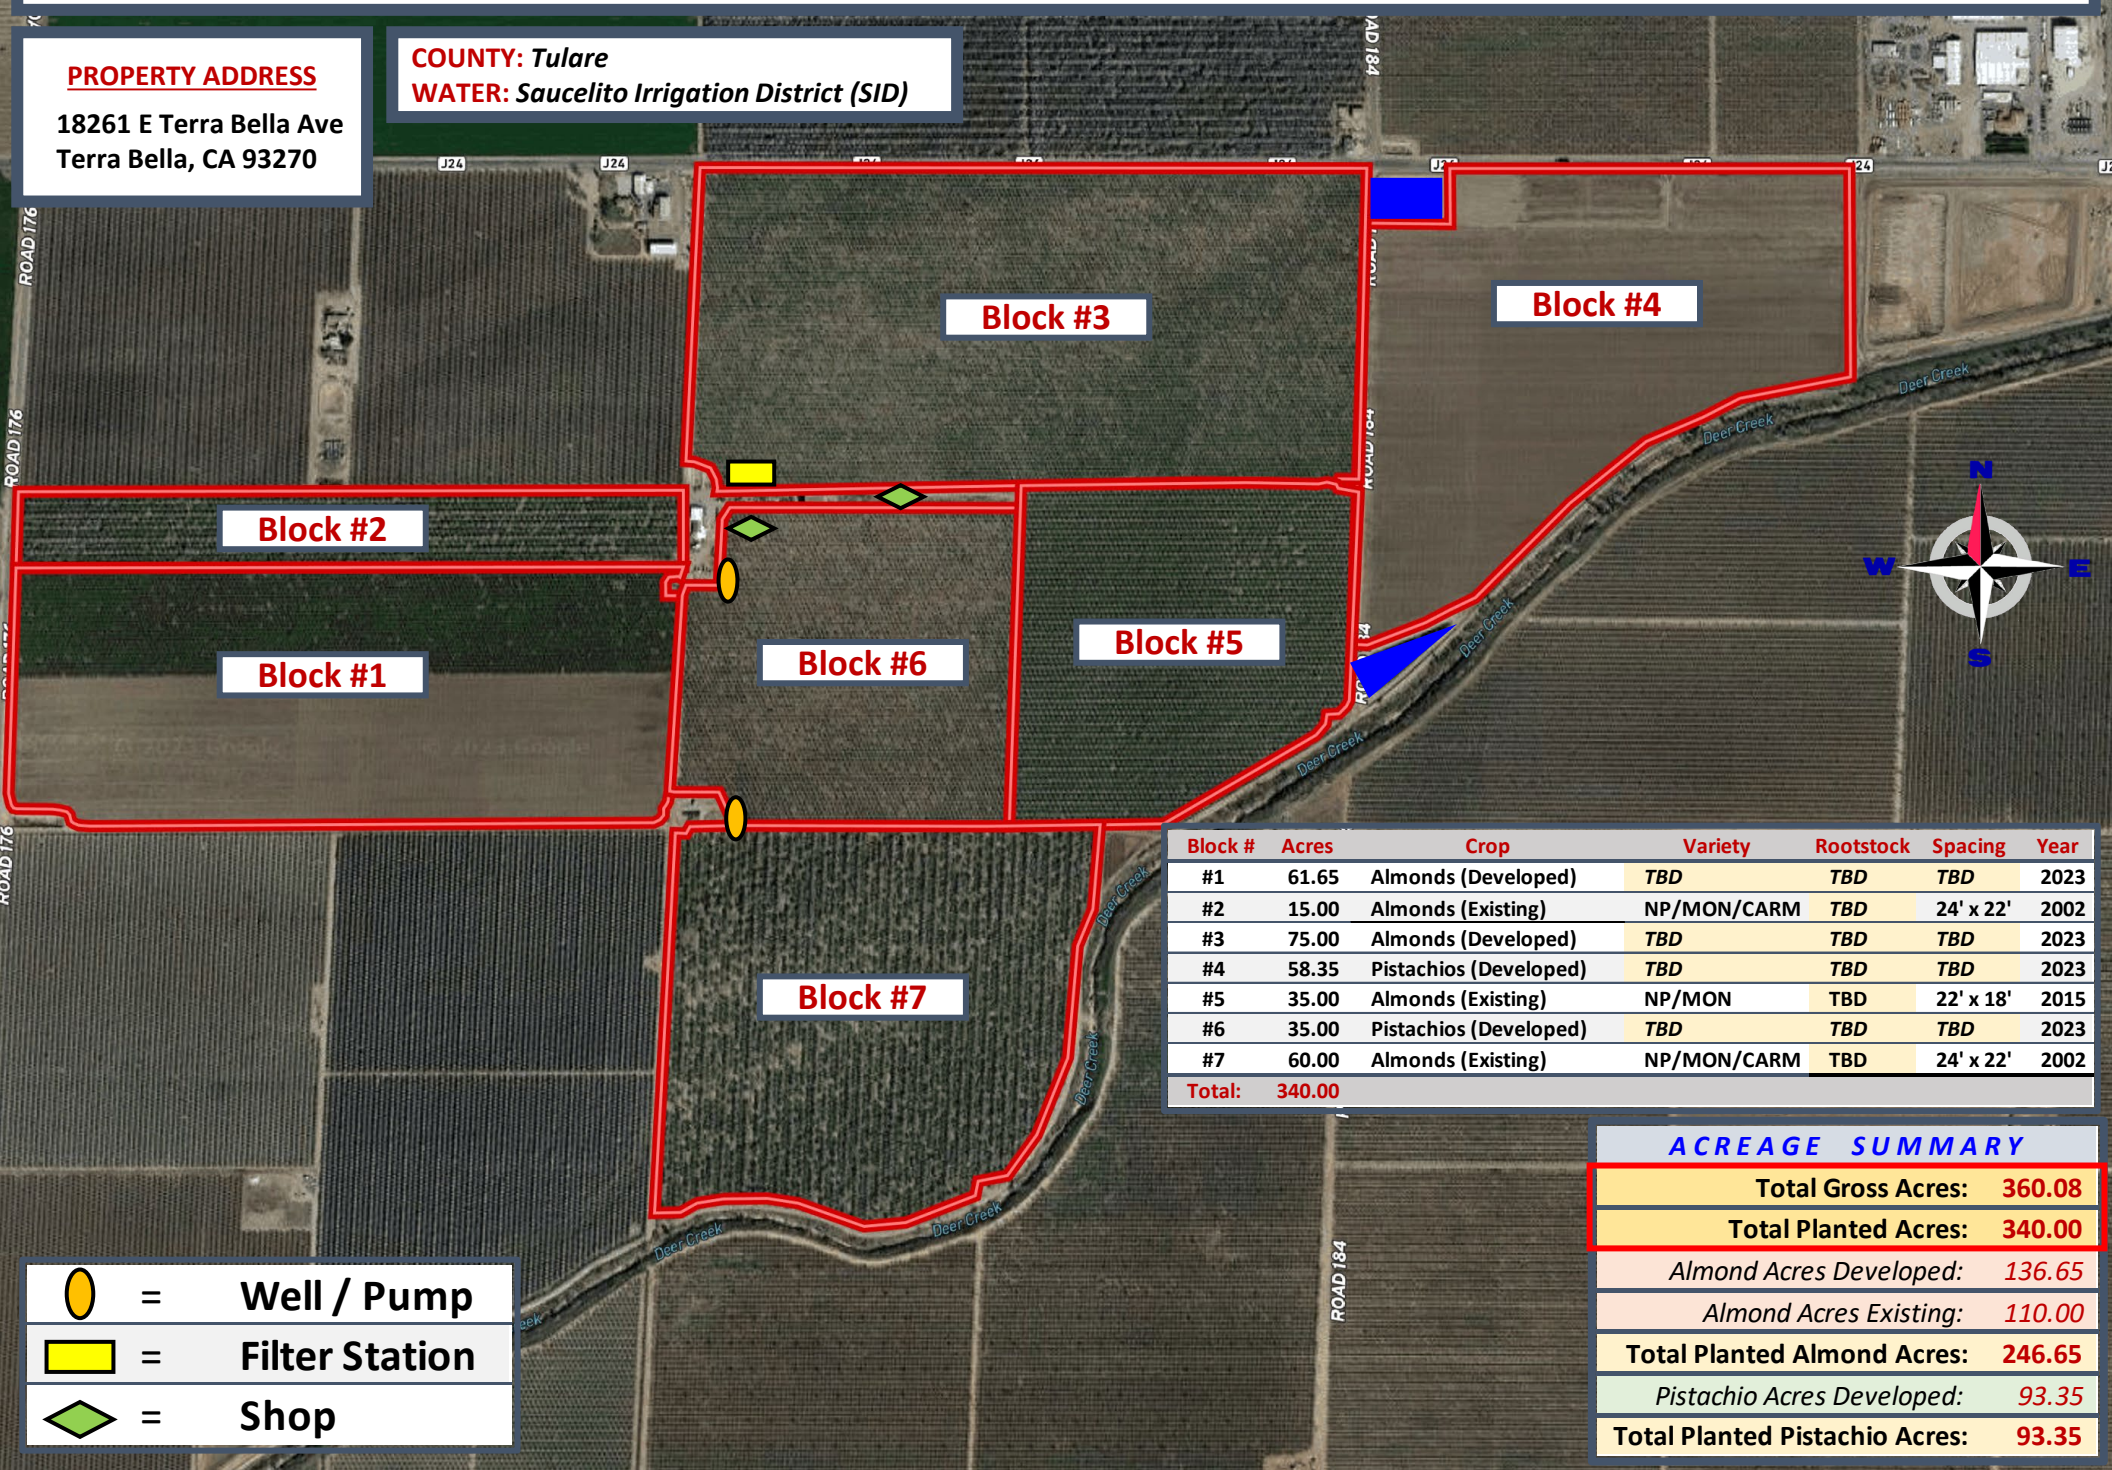

N FREMONT AG, LLC: BLANCA RANCH

PROPERTY ADDRESS

18261 E Terra Bella Ave
Terra Bella, CA 93270

COUNTY: Tulare

WATER: Saucelito Irrigation District (SID)

Block #2

Block #1

Block #3

Block #4

Block #6

Block #5

Block #7

Block #	Acres	Crop	Variety	Rootstock	Spacing	Year
#1	61.65	Almonds (Developed)	TBD	TBD	TBD	2023
#2	15.00	Almonds (Existing)	NP/MON/CARM	TBD	24' x 22'	2002
#3	75.00	Almonds (Developed)	TBD	TBD	TBD	2023
#4	58.35	Pistachios (Developed)	TBD	TBD	TBD	2023
#5	35.00	Almonds (Existing)	NP/MON	TBD	22' x 18'	2015
#6	35.00	Pistachios (Developed)	TBD	TBD	TBD	2023
#7	60.00	Almonds (Existing)	NP/MON/CARM	TBD	24' x 22'	2002
Total:	340.00					

ACREAGE SUMMARY

Total Gross Acres:	360.08
Total Planted Acres:	340.00
Almond Acres Developed:	136.65
Almond Acres Existing:	110.00
Total Planted Almond Acres:	246.65
Pistachio Acres Developed:	93.35
Total Planted Pistachio Acres:	93.35

-  = Well / Pump
-  = Filter Station
-  = Shop