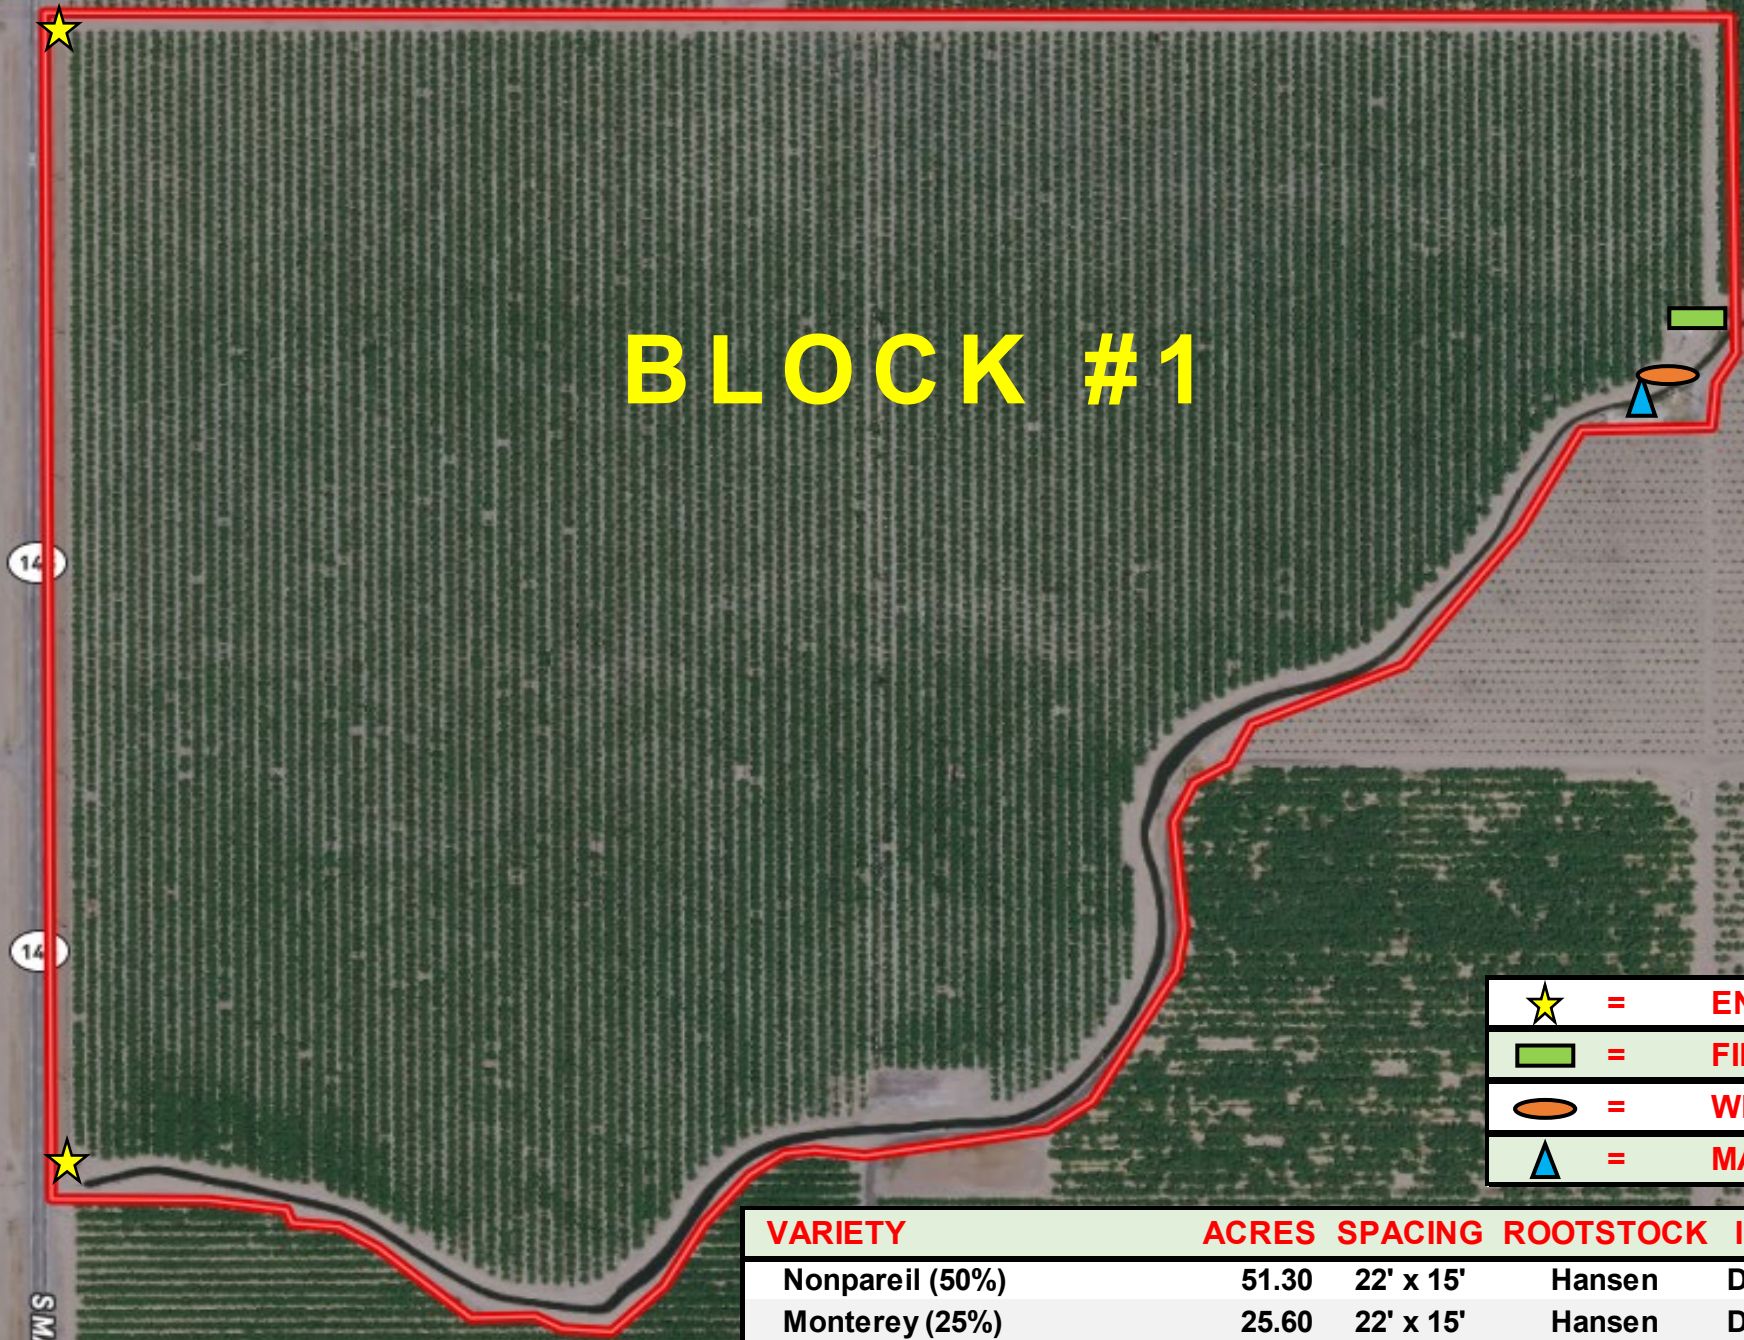

NERU PROPERTIES LLC | MOIRA ALMOND

BLOCK #1

- ★ = ENTRANCE
- = FILTER STATION
- = WELL / PUMP
- ▲ = MADERA ID TURNOUT

VARIETY	ACRES	SPACING	ROOTSTOCK	IRRIGATION	YEAR
Nonpareil (50%)	51.30	22' x 15'	Hansen	Dual-Line Drip	2015
Monterey (25%)	25.60	22' x 15'	Hansen	Dual-Line Drip	2015
Wood Colony (25%)	25.60	22' x 15'	Hansen	Dual-Line Drip	2015
TOTAL PLANTED ACRES:	102.50				

SOILS MAP | MOIRA ALMOND