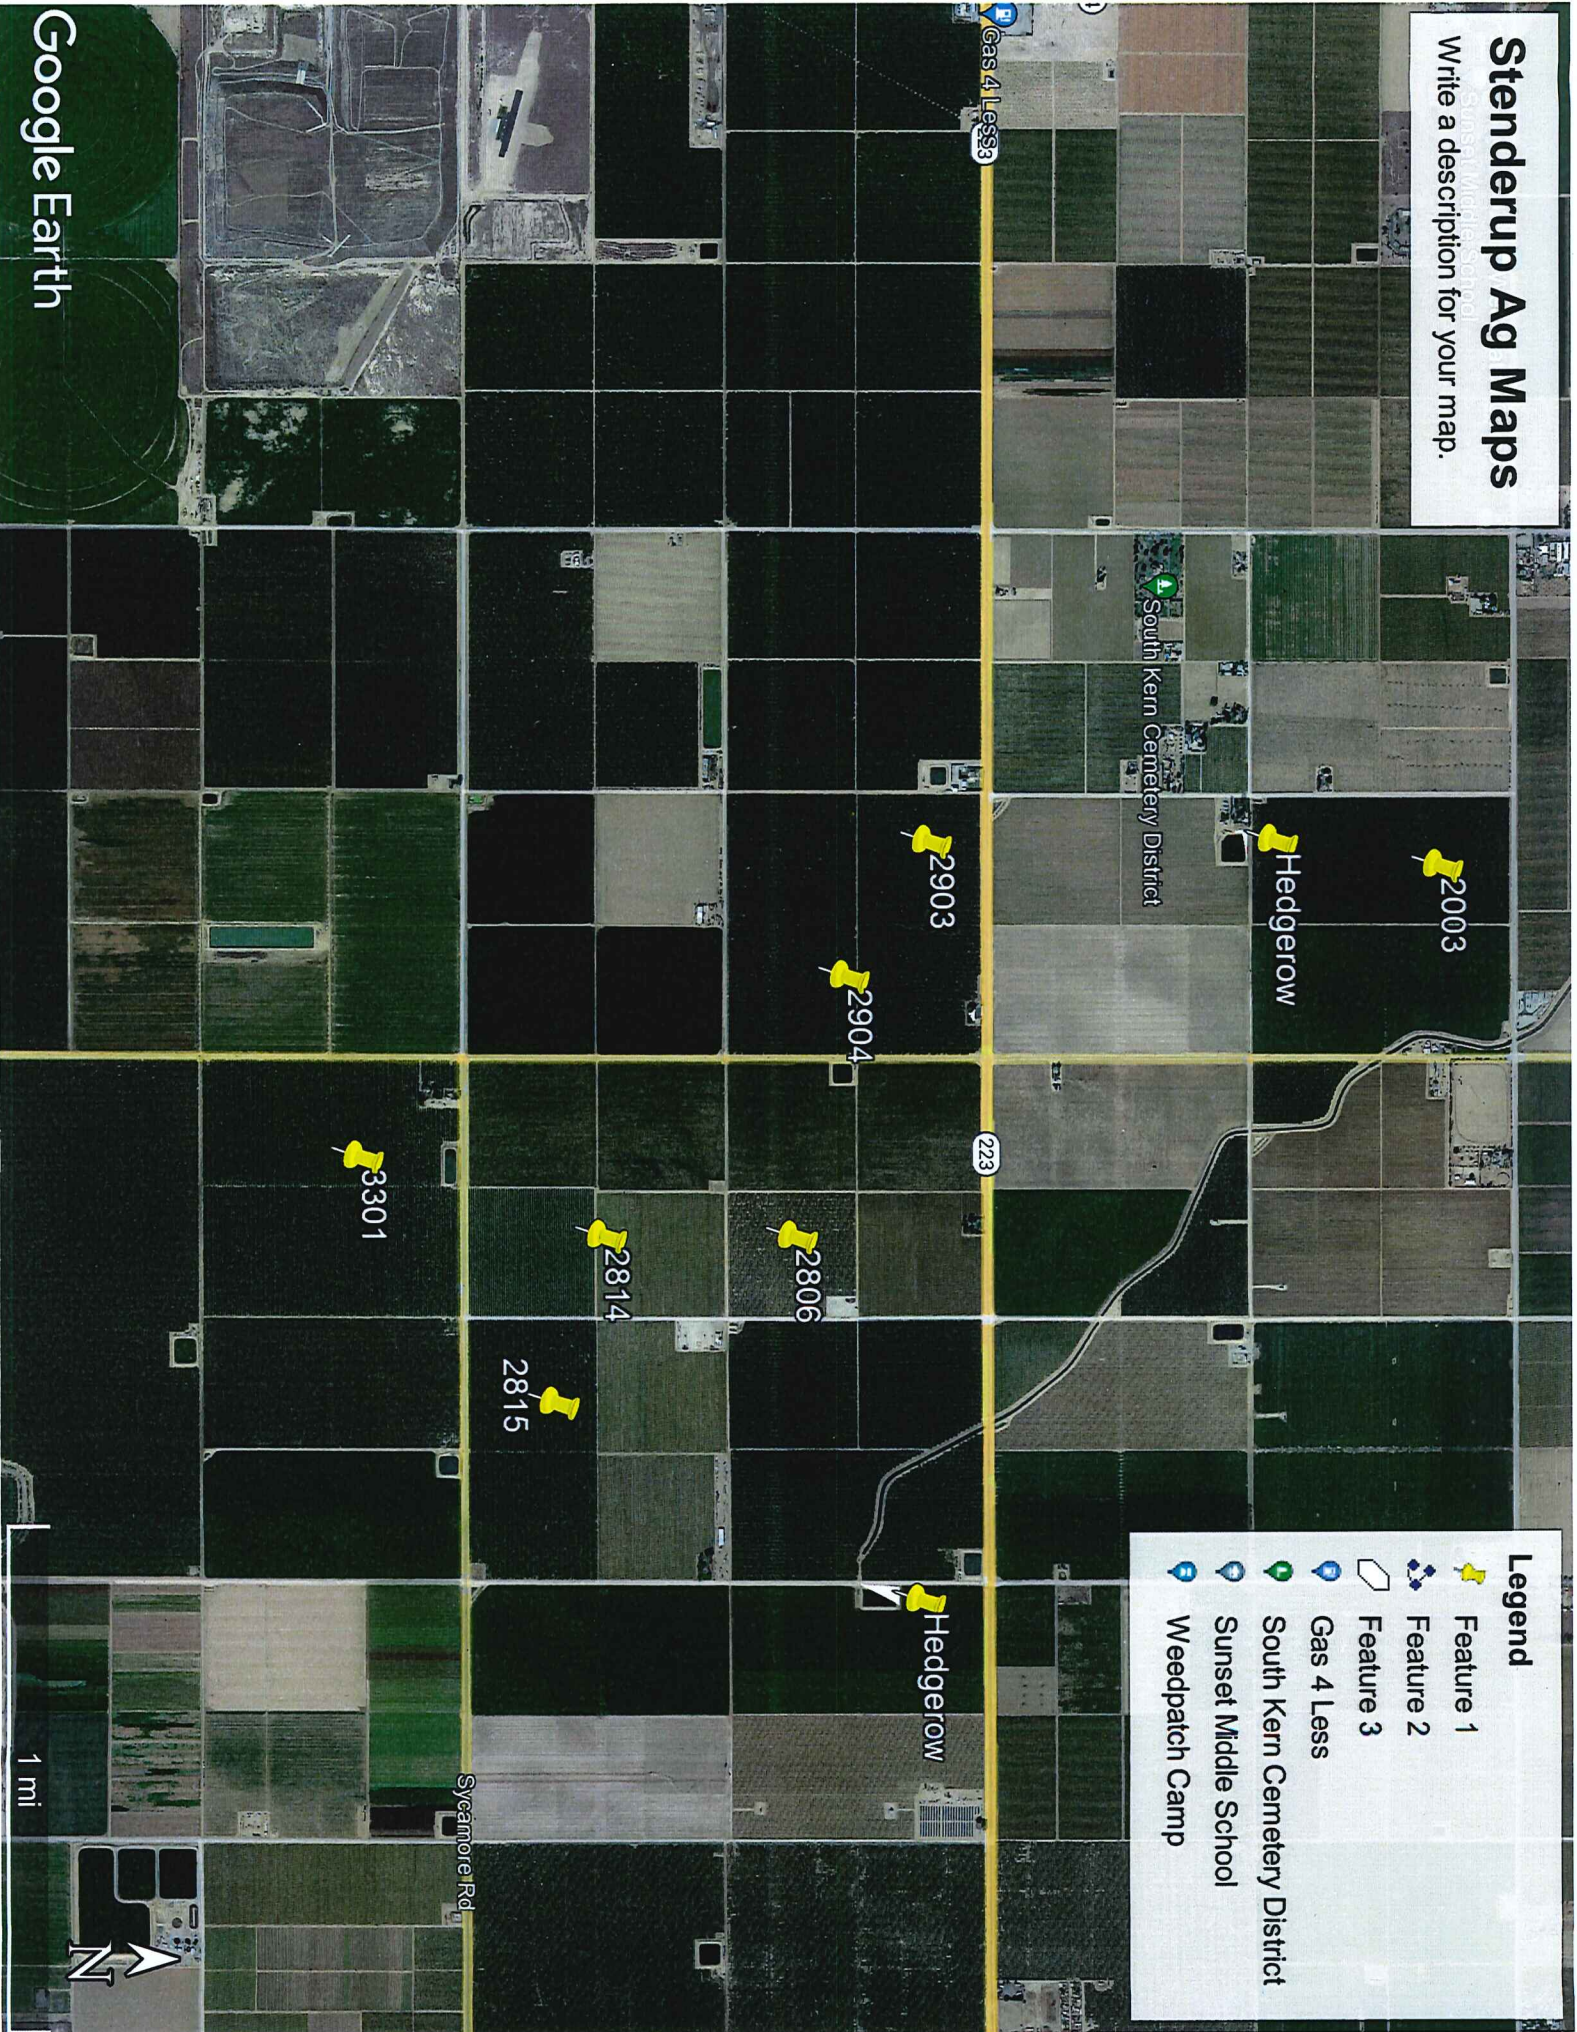

Stenderup Ag Maps

Write a description for your map.

Legend

- Feature 1
- Feature 2
- Feature 3
- Gas 4 Less
- South Kern Cemetery District
- Sunset Middle School
- Weedpatch Camp