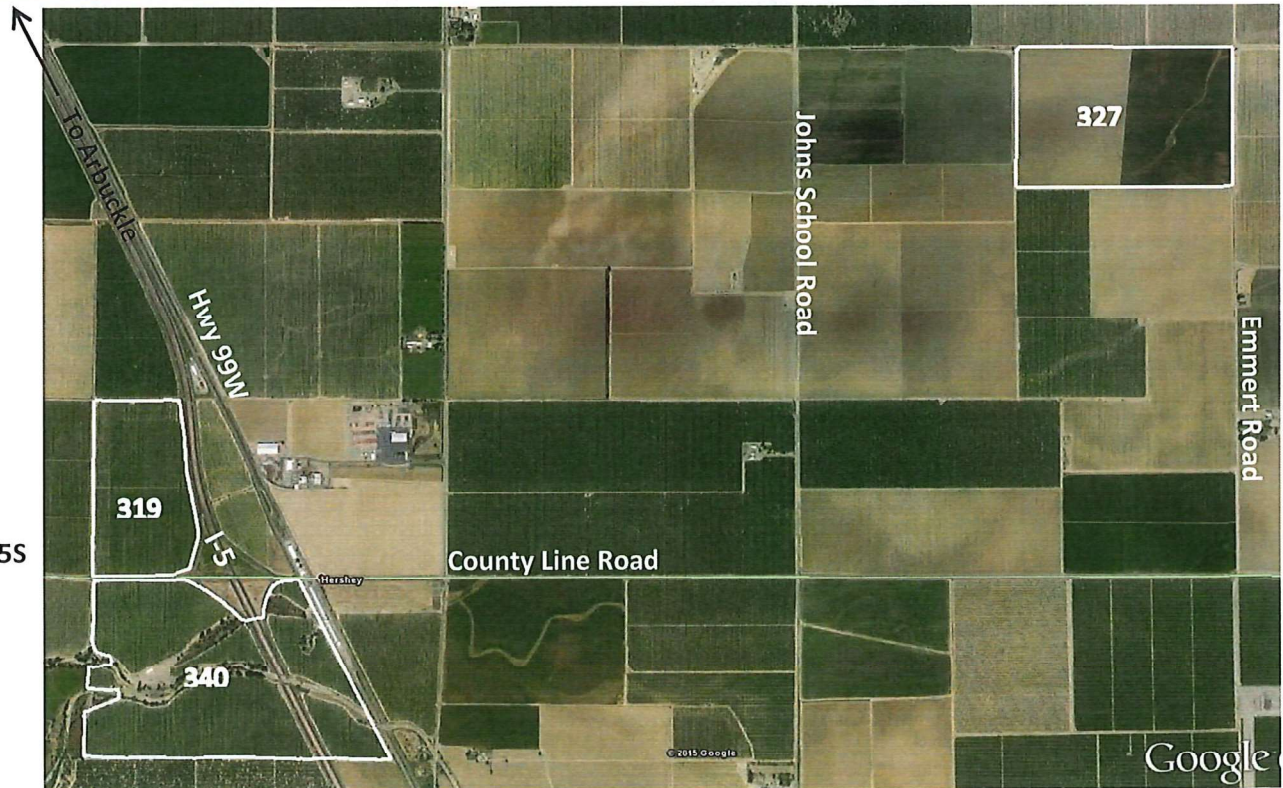

Vann Brothers

Map 8

Field 321N (Colusa Co.) Field 321S (Yolo Co.) South of Arbuckle & West of California Ave. on County Line Road.

Field 319 (Colusa Co.) South of Arbuckle, West of I-5 North side of County Line Road.

Field 327 (Colusa Co.) North of County Line Road off Emmert Road.

Field 340 (Yolo Co.) South of Arbuckle, East & West of I-5, South Side of County Line Road.

Vann Brothers

Map 9

Madison Ranch - Field 325 North of Hwy 16 & West of Co. Rd 89 off Interstate 505.

O'Dell Ranch – Field 160 – Corner of Rd 90A & Co Rd 31 East of Interstate 505.

Approved: _____

Revision: 1

Revised: 04/15/2019