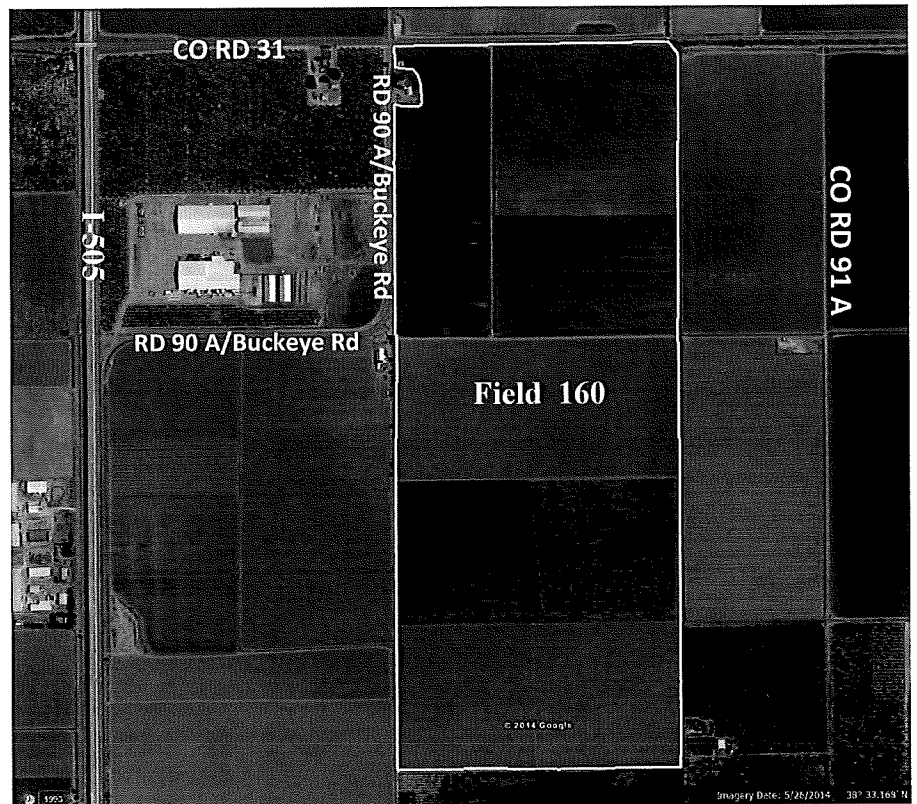

Vann Brothers

Map 8

Field 321N (Colusa Co.) Field 321S (Yolo Co.) South of Arbuckle & West of California Ave. on County Line Road.

Field 319 (Colusa Co.) South of Arbuckle, West of I-5 North side of County Line Road.

Field 327 (Colusa Co.) North of County Line Road off Emmert Road.

Field 340 (Yolo Co.) South of Arbuckle, East & West of I-5, South Side of County Line Road.

Vann Brothers

Map 9

Madison Ranch - Field 325 North of Hwy 16 & West of Co. Rd 89 off Interstate 505.

O'Dell Ranch – Field 160 – Corner of Rd 90A & Co Rd 31 East of Interstate 505.

Approved: _____

Revision: 1

Revised: 04/15/2019