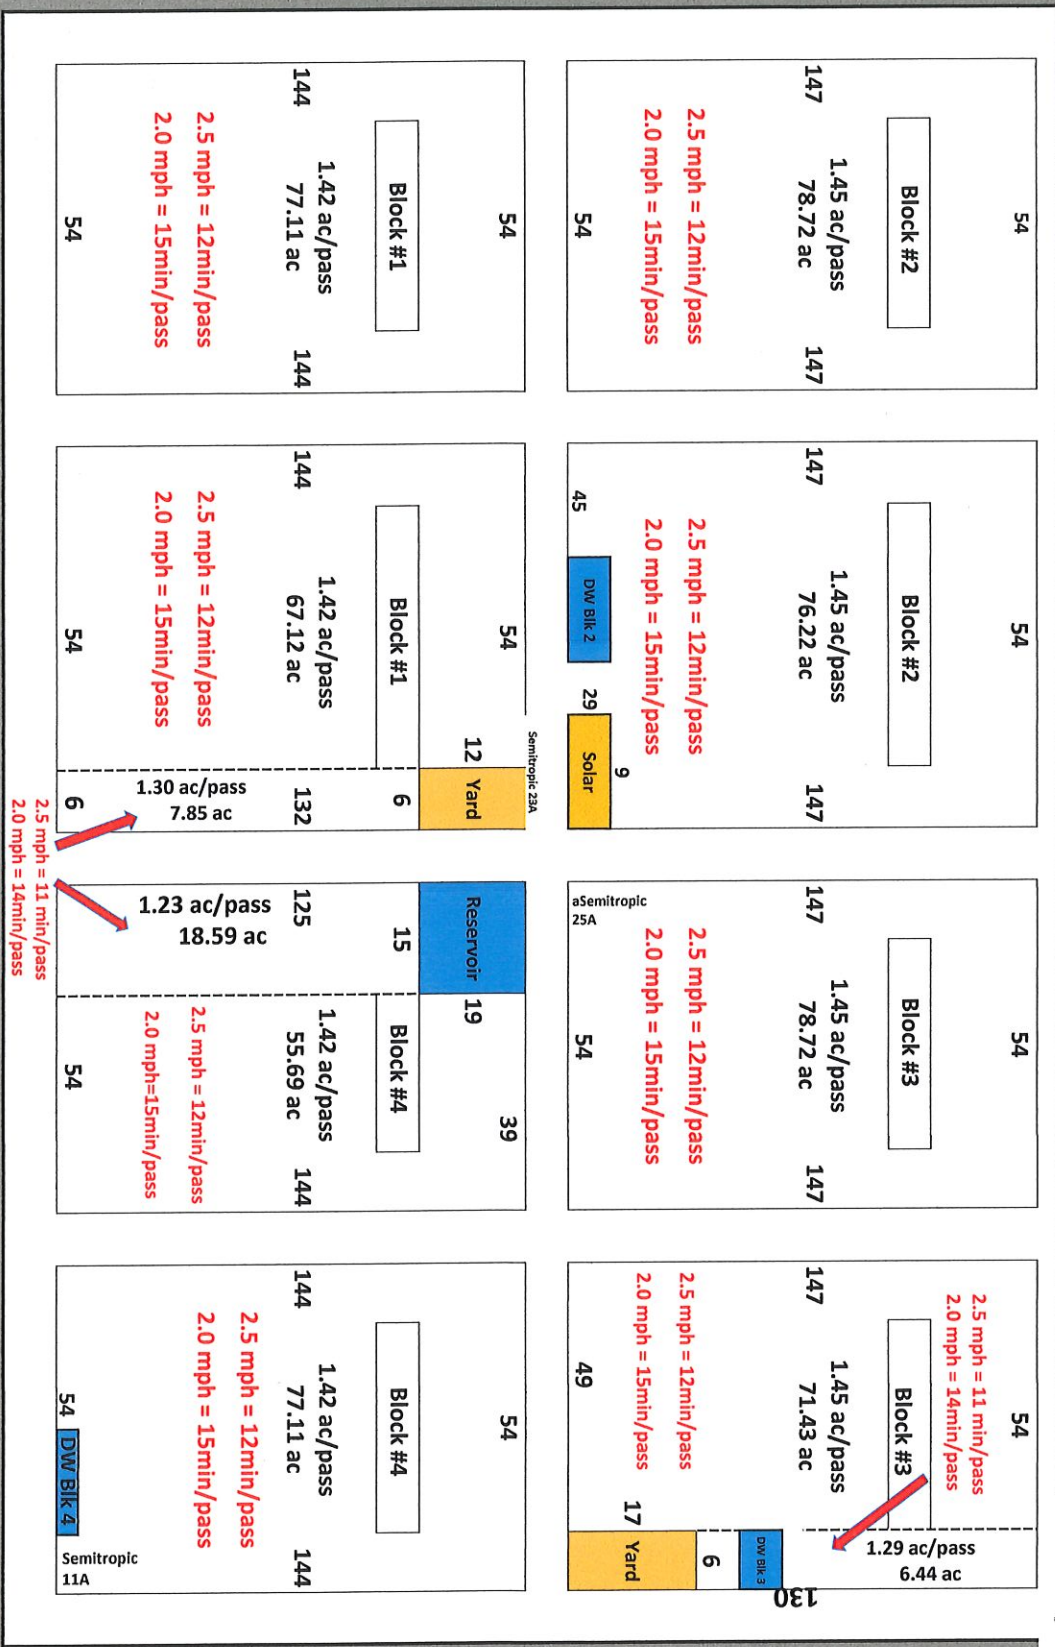

Paul Kern

Spacing: 24 X 18
Double Drip

Map Acres: 615
Actual Acres: 616.2

Mccombs

Note: Planted 510 / 8' board for a total of 203.67 Planted Acres.