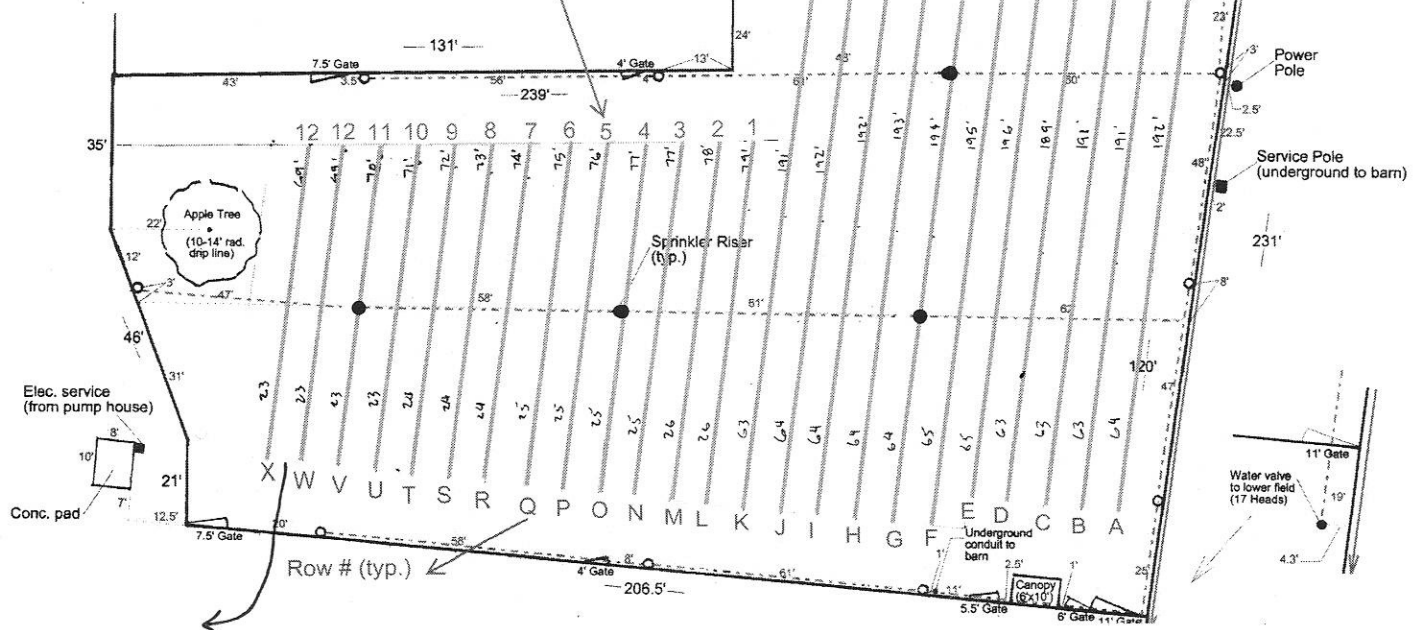

# Weed Cloth Layment Plan

**NORTH**  
1" = 30'

## Center & Upper Fields

= 1023 total plants  
Appx 3,100 l.f. of weed cloth

Roll # (typ.)

Row # (typ.)

All space between rows is natural. Many bumble bee nests visible in summer.