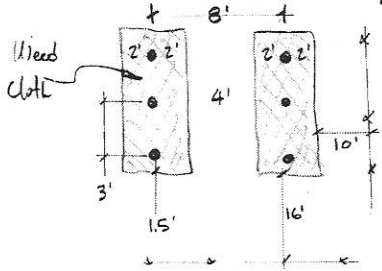

# Weed Cloth Layment Plan

**NORTH**  
1" = 30'

## Center & Upper Fields

= 1023 total plants  
Appx 3,100 l.f. of weed cloth

Roll # (typ.)

Row # (typ.)

All space between rows is natural. Many bumble bee nests visible in summer.