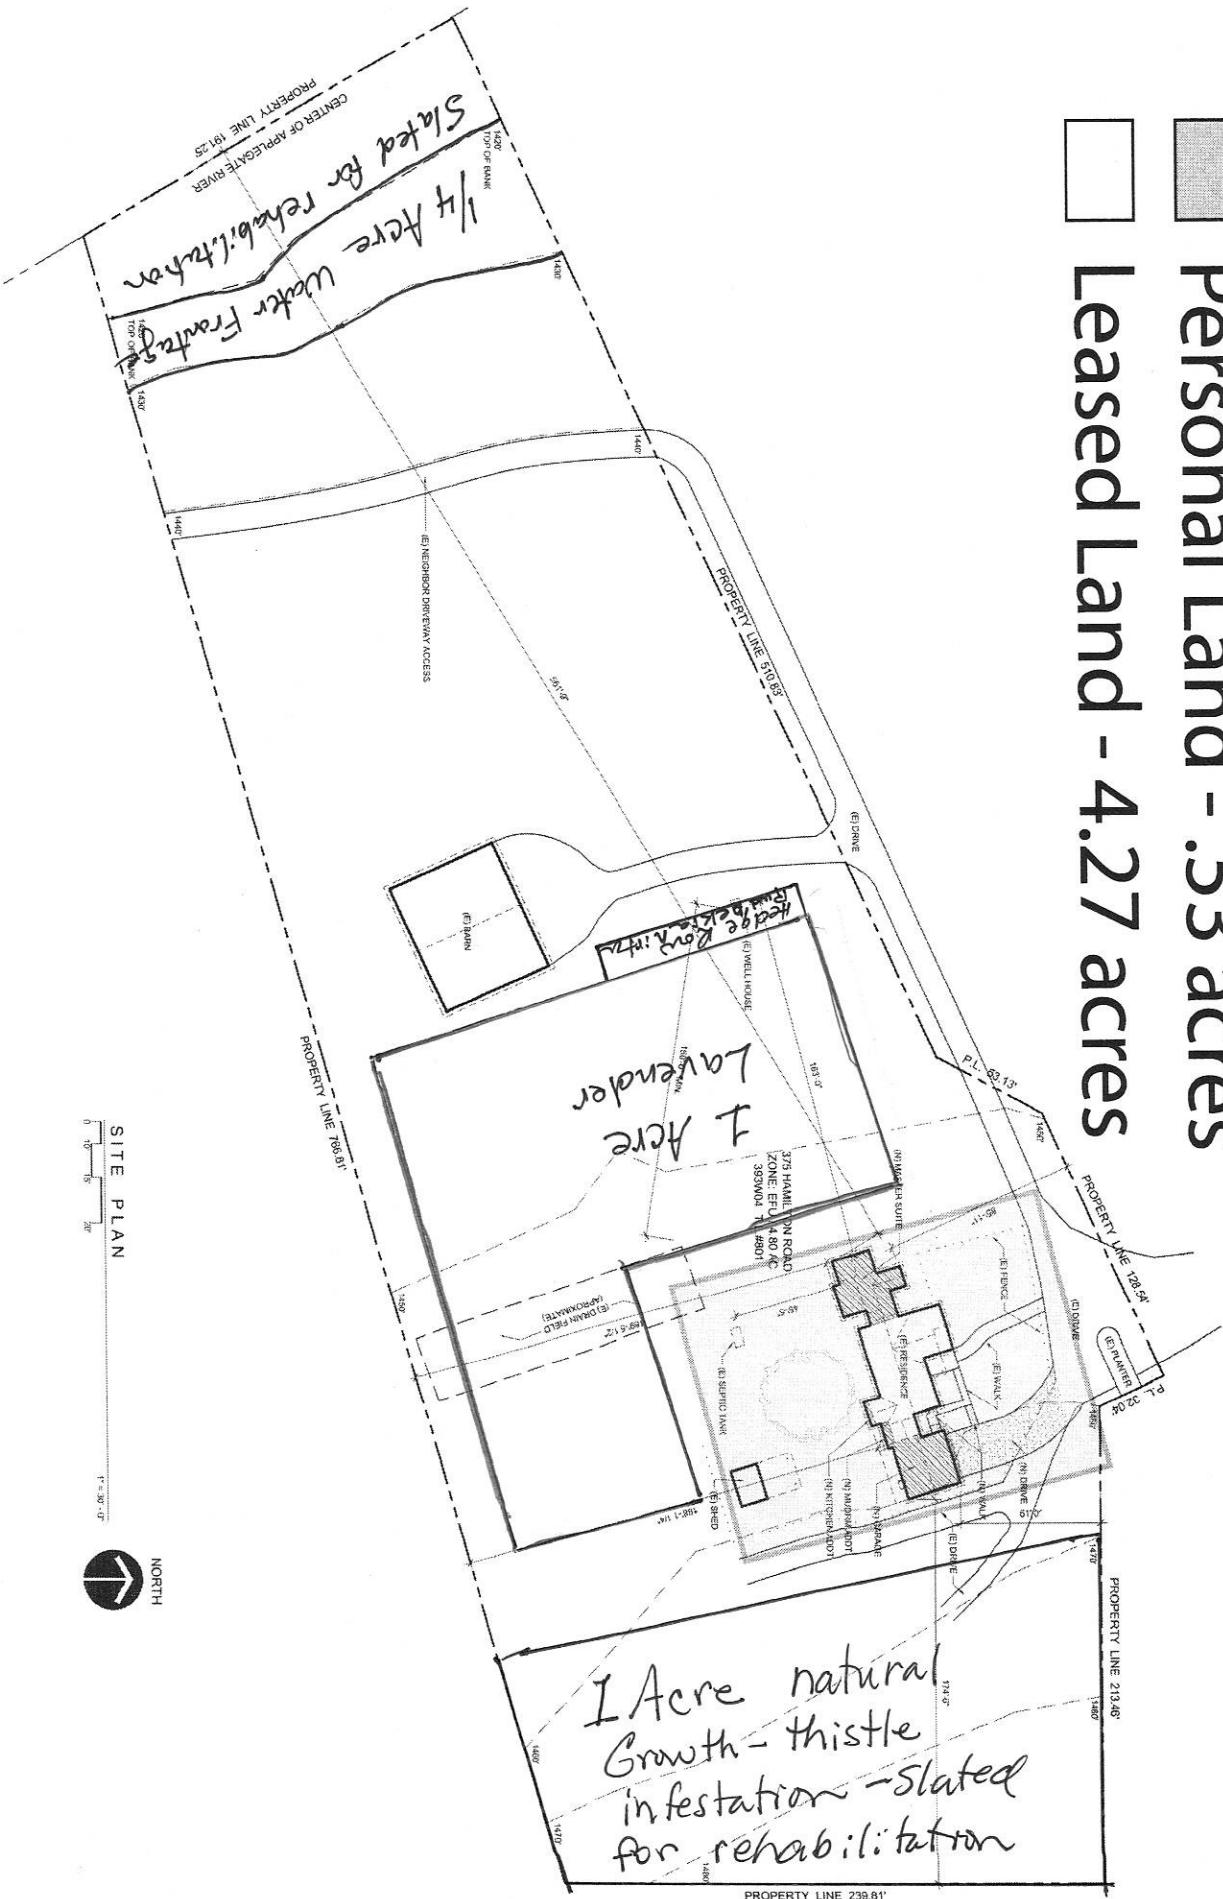

# Rustad-Riverbarn Farms, LLC Lease Agreement

375 Hamilton Rd, Jacksonville, OR 97530

■ Personal Land - .53 acres

□ Leased Land - 4.27 acres

SITE PLAN

# Weed Cloth Layment Plan

**NORTH**  
1" = 30'

## Center & Upper Fields

= 1023 total plants  
Appx 3,100 l.f. of weed cloth

Roll # (typ.)

Row # (typ.)

All space between rows is natural. Many bumble bee nests visible in summer.