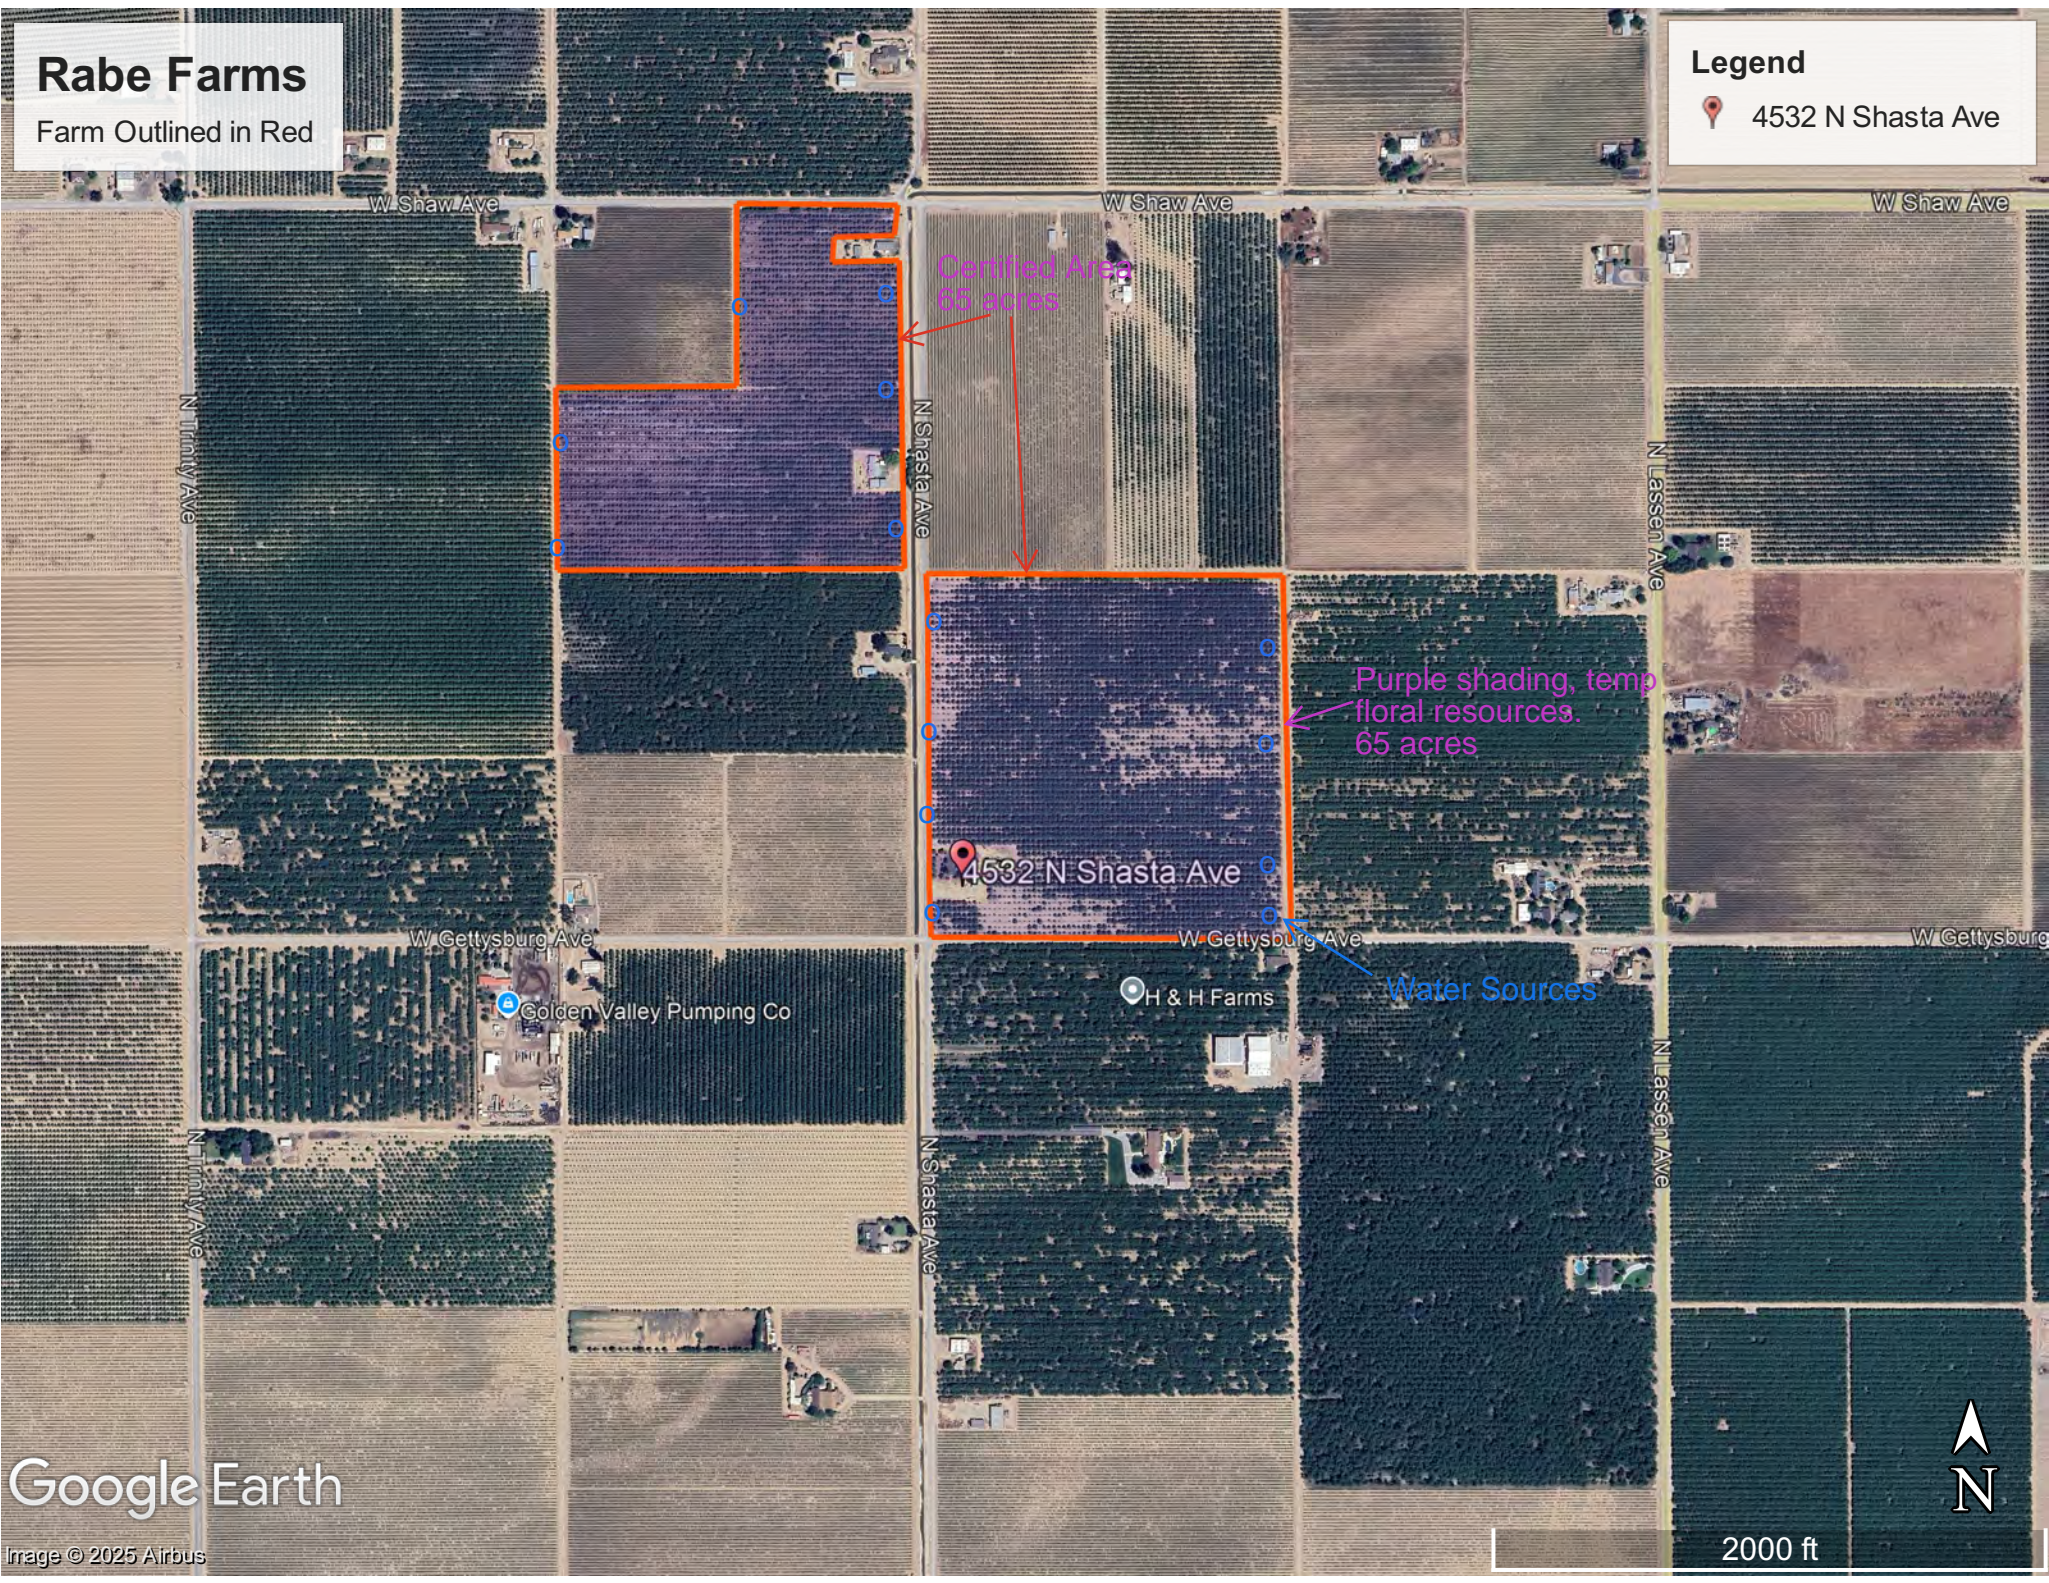

Rabe Farms

Farm Outlined in Red

Legend

 4532 N Shasta Ave

Certified Area
67 acres

Purple shading, temp
floral resources.
65 acres

Water Sources

Google Earth

Image © 2025 Airbus

2000 ft