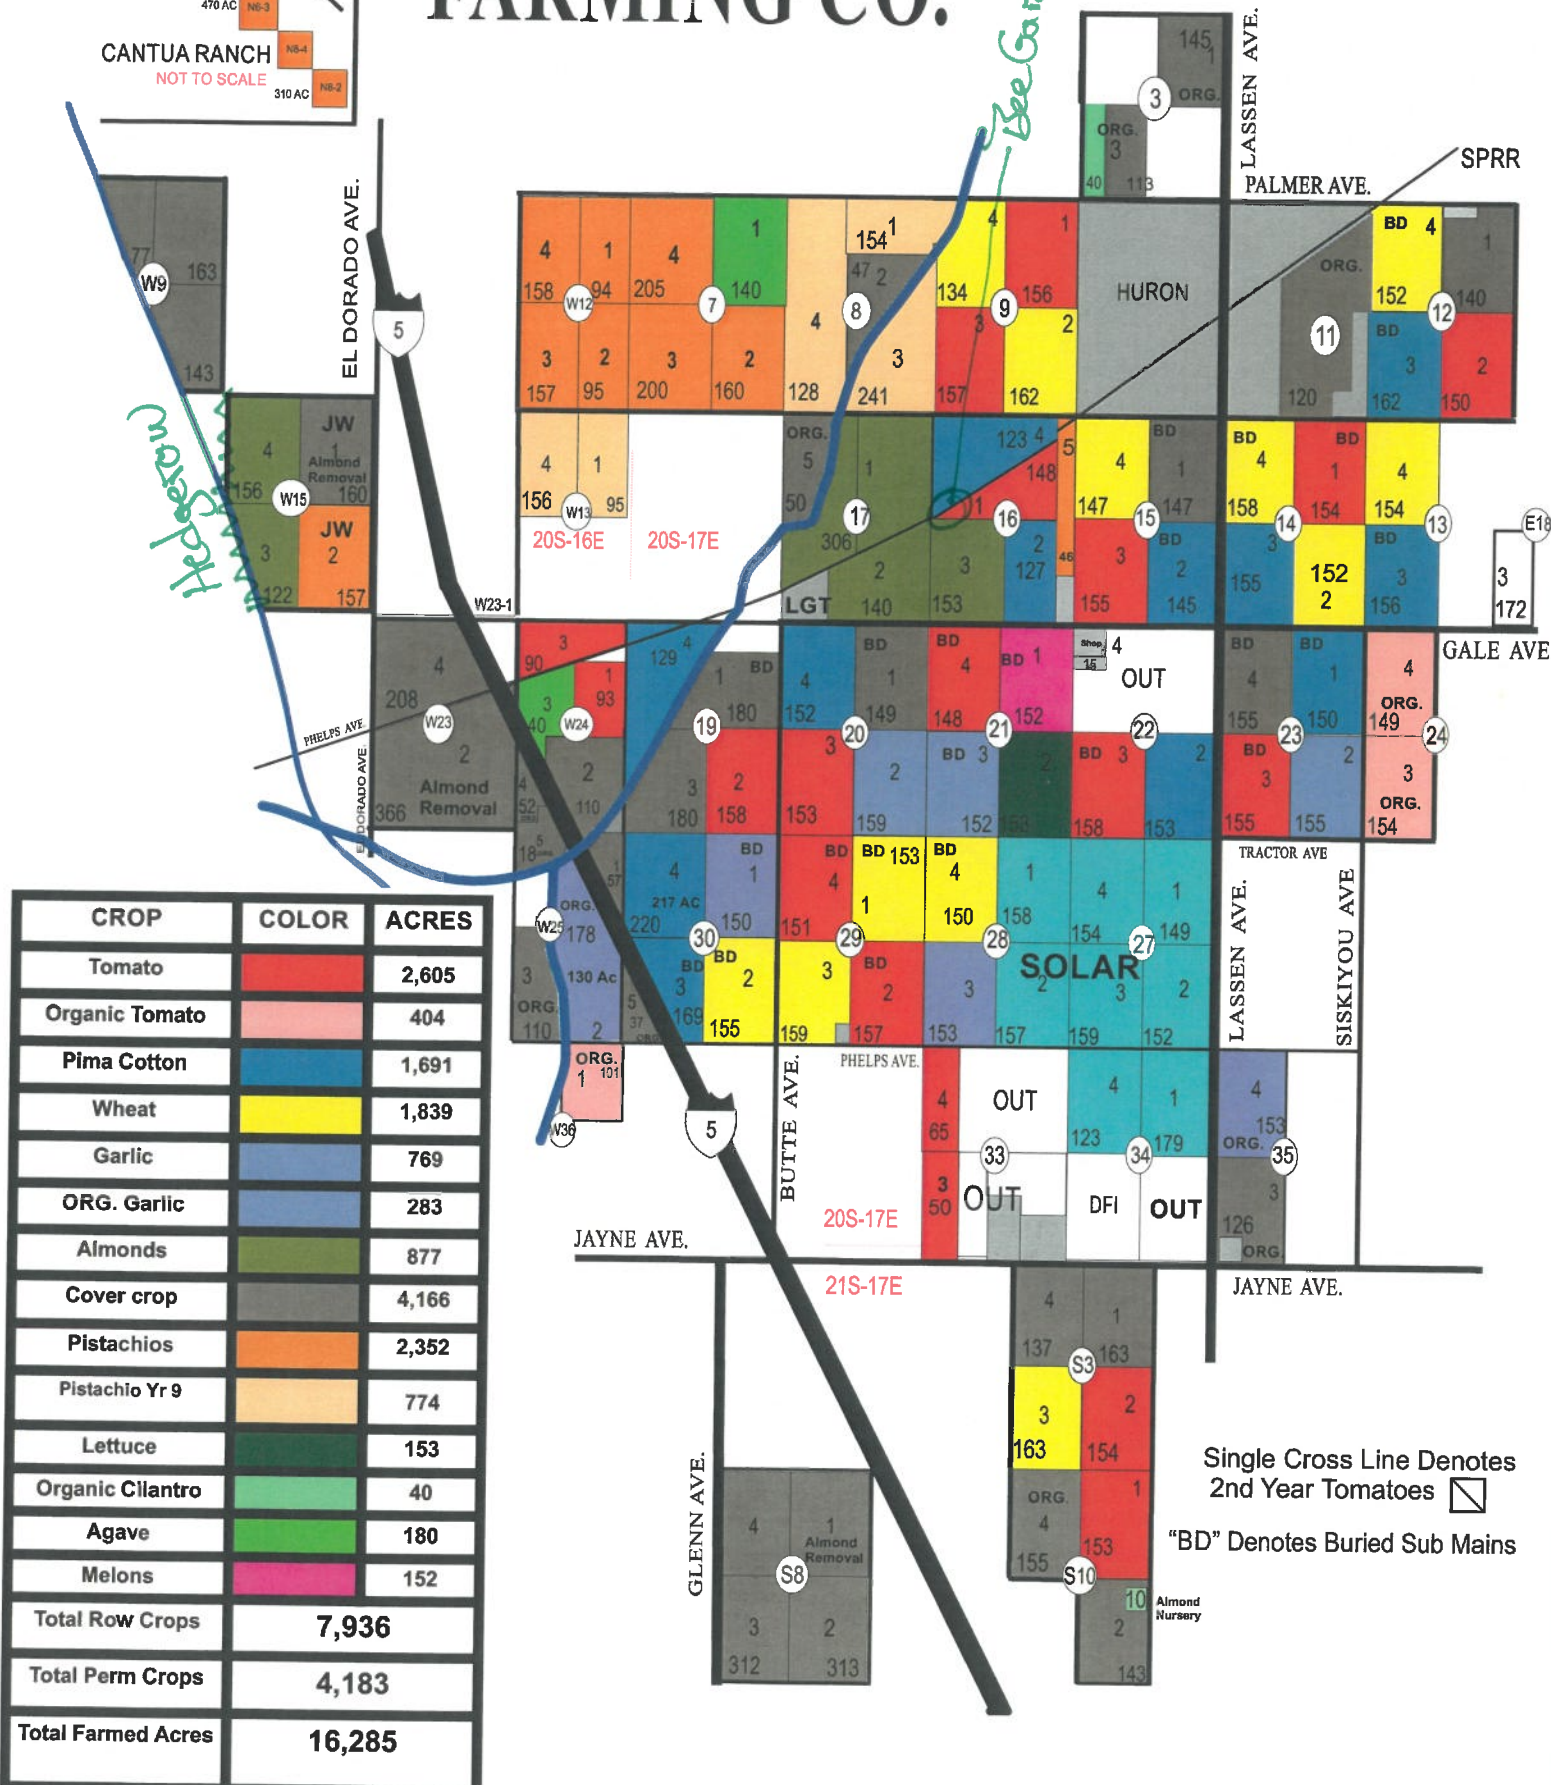

WOOLF FARMING CO.

2024 CROP MAP
5/22/2023

CROP	COLOR	ACRES
Tomato	Red	2,605
Organic Tomato	Light Red	404
Pima Cotton	Blue	1,691
Wheat	Yellow	1,839
Garlic	Dark Blue	769
ORG. Garlic	Light Blue	283
Almonds	Green	877
Cover crop	Orange	4,166
Pistachios	Light Orange	2,352
Pistachio Yr 9	Light Orange	774
Lettuce	Dark Green	153
Organic Cilantro	Light Green	40
Agave	Light Green	180
Melons	Pink	152
Total Row Crops		7,936
Total Perm Crops		4,183
Total Farmed Acres		16,285

Single Cross Line Denotes 2nd Year Tomatoes

"BD" Denotes Buried Sub Mains