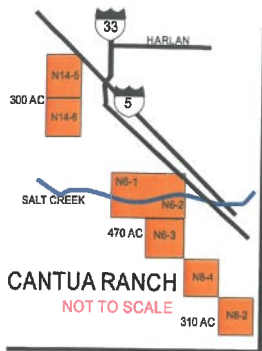

WOOLF FARMING CO.

2024 CROP MAP
5/22/2023

CROP	COLOR	ACRES
Tomato	Red	2,605
Organic Tomato	Light Red	404
Pima Cotton	Blue	1,691
Wheat	Yellow	1,839
Garlic	Dark Blue	769
ORG. Garlic	Light Blue	283
Almonds	Green	877
Cover crop	Orange	4,166
Pistachios	Light Orange	2,352
Pistachio Yr 9	Light Orange	774
Lettuce	Dark Green	153
Organic Cilantro	Light Green	40
Agave	Light Green	180
Melons	Pink	152
Total Row Crops		7,936
Total Perm Crops		4,183
Total Farmed Acres		16,285

Single Cross Line Denotes 2nd Year Tomatoes

"BD" Denotes Buried Sub Mains