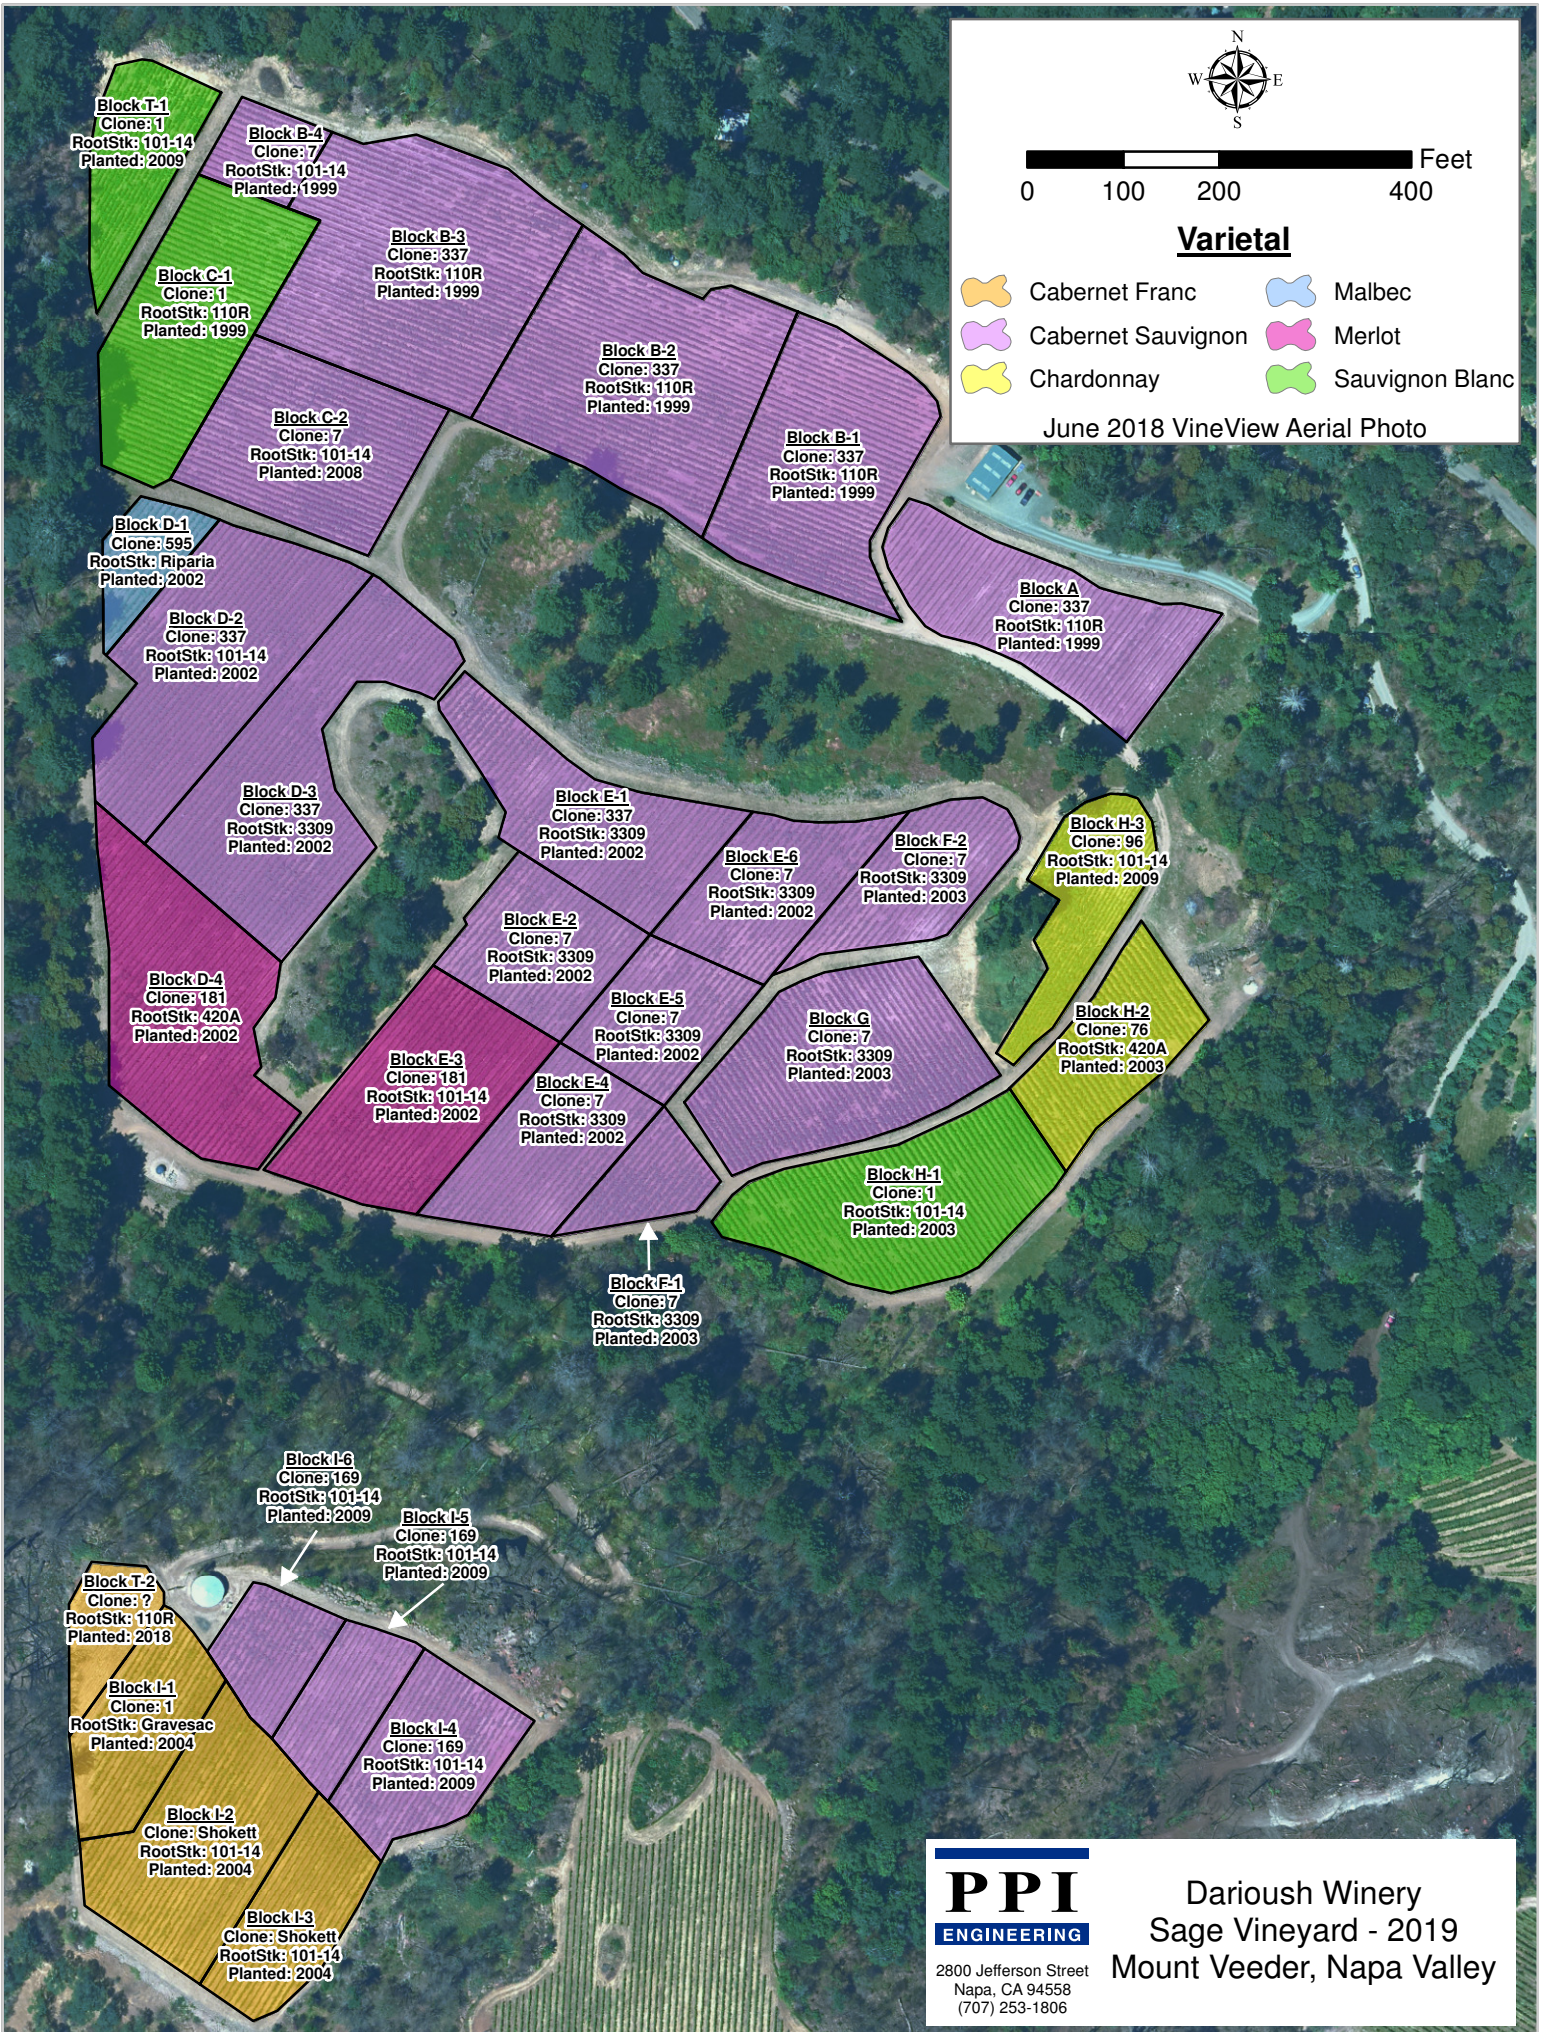

0 100 200 400 Feet

Varietal

- Cabernet Franc
- Cabernet Sauvignon
- Chardonnay
- Malbec
- Merlot
- Sauvignon Blanc

June 2018 VineView Aerial Photo

PPI
ENGINEERING
2800 Jefferson Street
Napa, CA 94558
(707) 253-1806

Darioush Winery
Sage Vineyard - 2019
Mount Veeder, Napa Valley